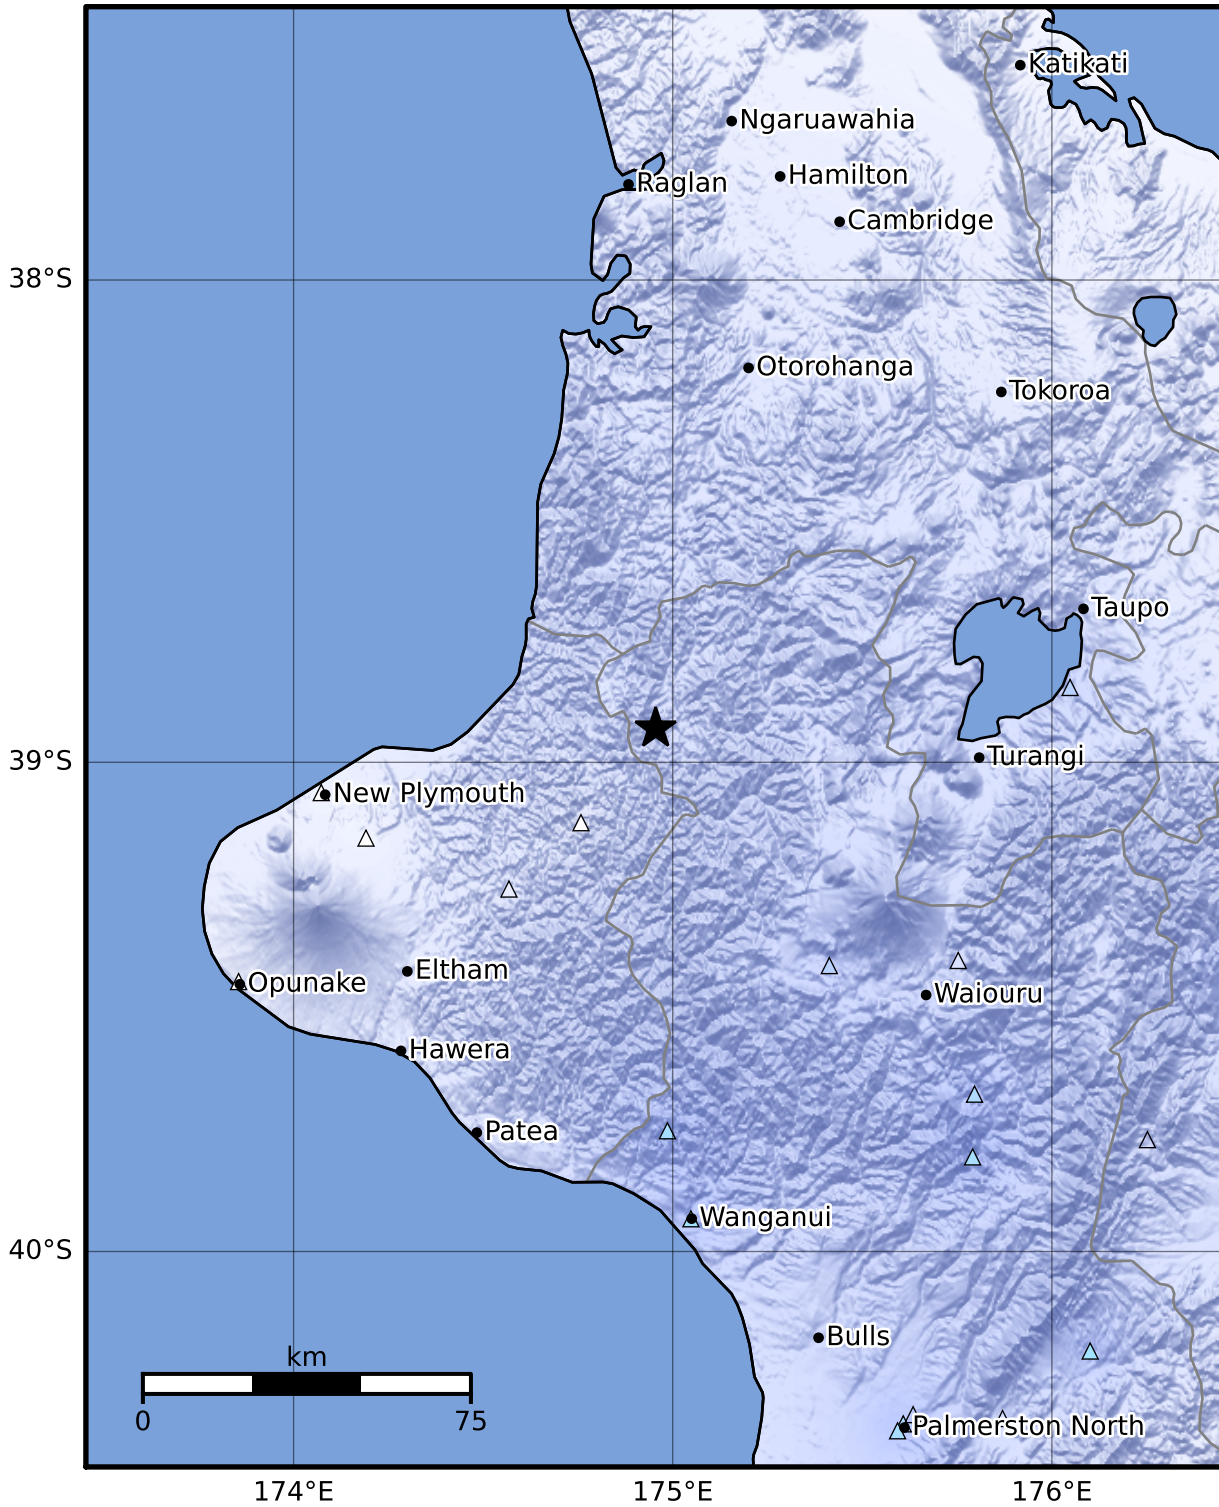

Macroseismic Intensity Map GNS Science  
ShakeMap: King Country

Oct 15, 2023 03:15:20 UTC M3.8 S38.93 E174.96 Depth: 199.8km ID:2023p776042

SHAKING	Not felt	Weak	Light	Moderate	Strong	Very strong	Severe	Violent	Extreme
DAMAGE	None	None	None	Very light	Light	Moderate	Moderate/heavy	Heavy	Very heavy
PGA(%g)	<0.0464	0.29	1.63	5.16	12.5	22.4	40.2	72.2	>129
PGV(cm/s)	<0.0215	0.125	1.04	4.31	14.5	26.4	48.3	88.4	>162
INTENSITY	I	II-III	IV	V	VI	VII	VIII	IX	X+

Scale based on Moratalla et al.(2021) and Worden et al.(2012) Version 5: Processed 2023-10-15T03:43:32Z  
 Δ Seismic Instrument ○ Reported Intensity ★ Epicenter