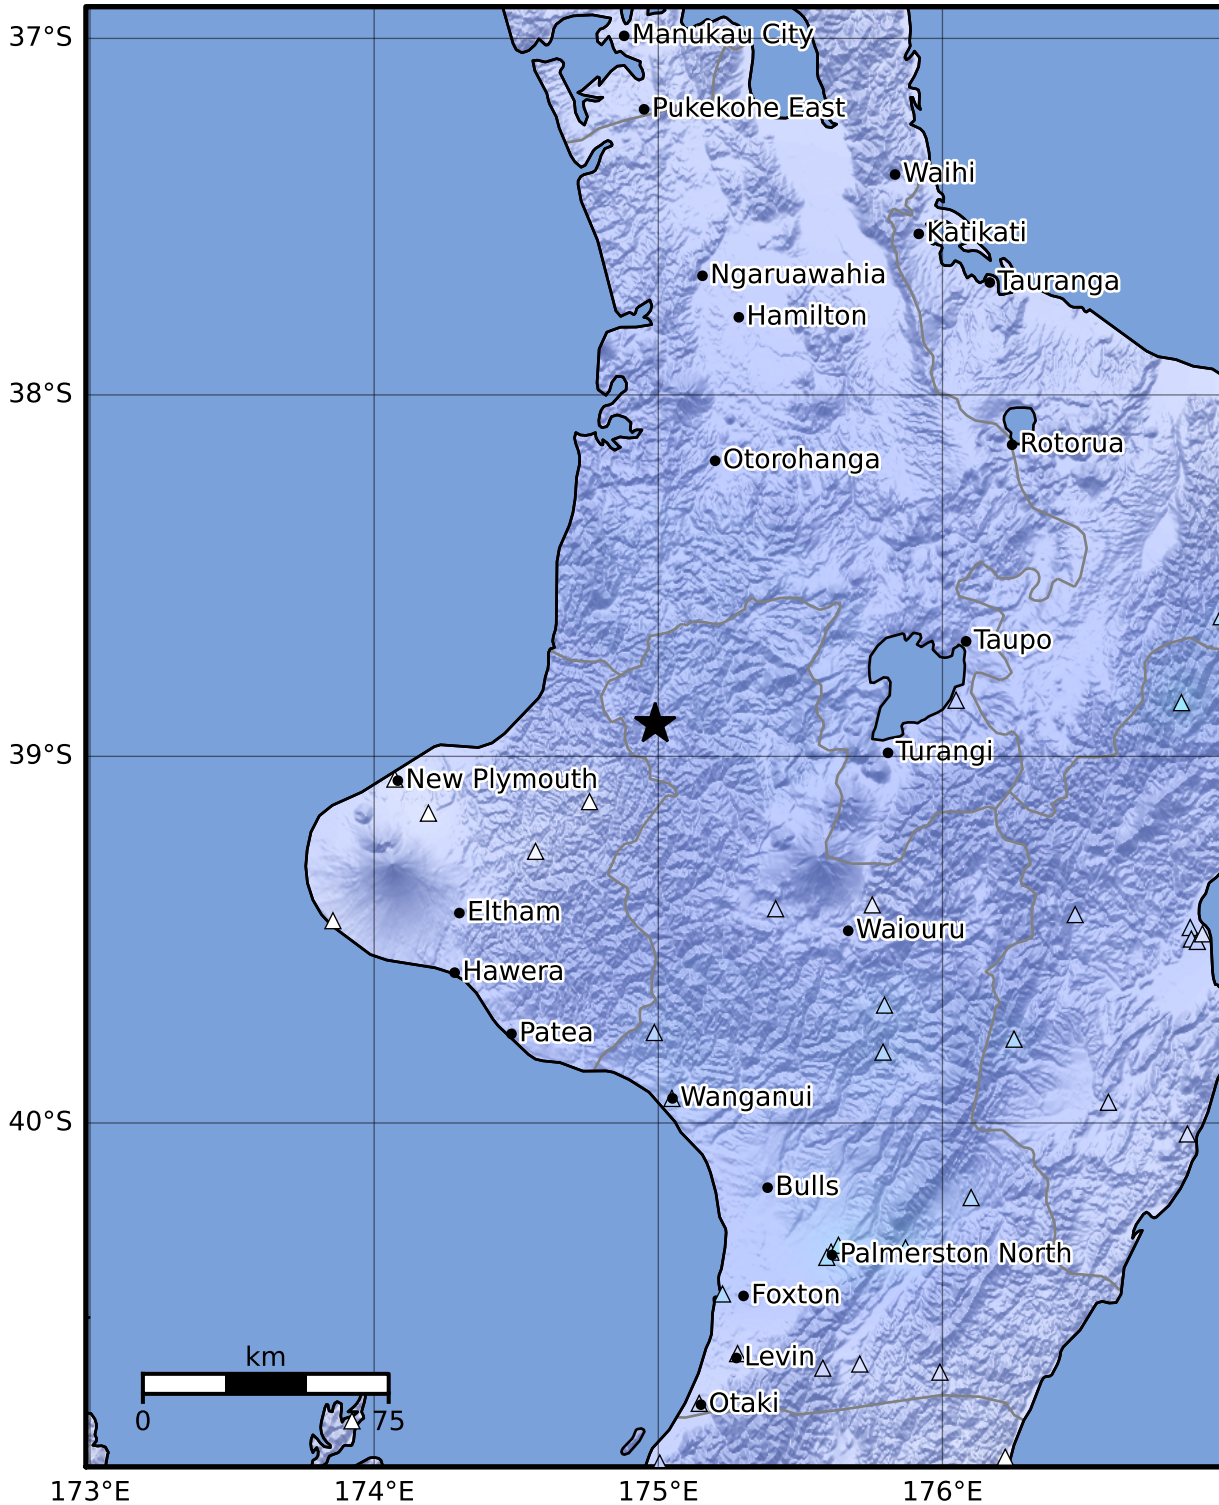

Macroseismic Intensity Map GNS Science

ShakeMap: King Country

Oct 15, 2023 03:15:20 UTC M4.4 S38.91 E174.99 Depth: 201.2km ID:2023p776042

SHAKING	Not felt	Weak	Light	Moderate	Strong	Very strong	Severe	Violent	Extreme
DAMAGE	None	None	None	Very light	Light	Moderate	Moderate/heavy	Heavy	Very heavy
PGA(%g)	<0.0464	0.29	1.63	5.16	12.5	22.4	40.2	72.2	>129
PGV(cm/s)	<0.0215	0.125	1.04	4.31	14.5	26.4	48.3	88.4	>162
INTENSITY	I	II-III	IV	V	VI	VII	VIII	IX	X+

Scale based on Moratalla et al.(2021) and Worden et al.(2012) Version 10: Processed 2023-10-15T04:21:23Z

△ Seismic Instrument ○ Reported Intensity

★ Epicenter