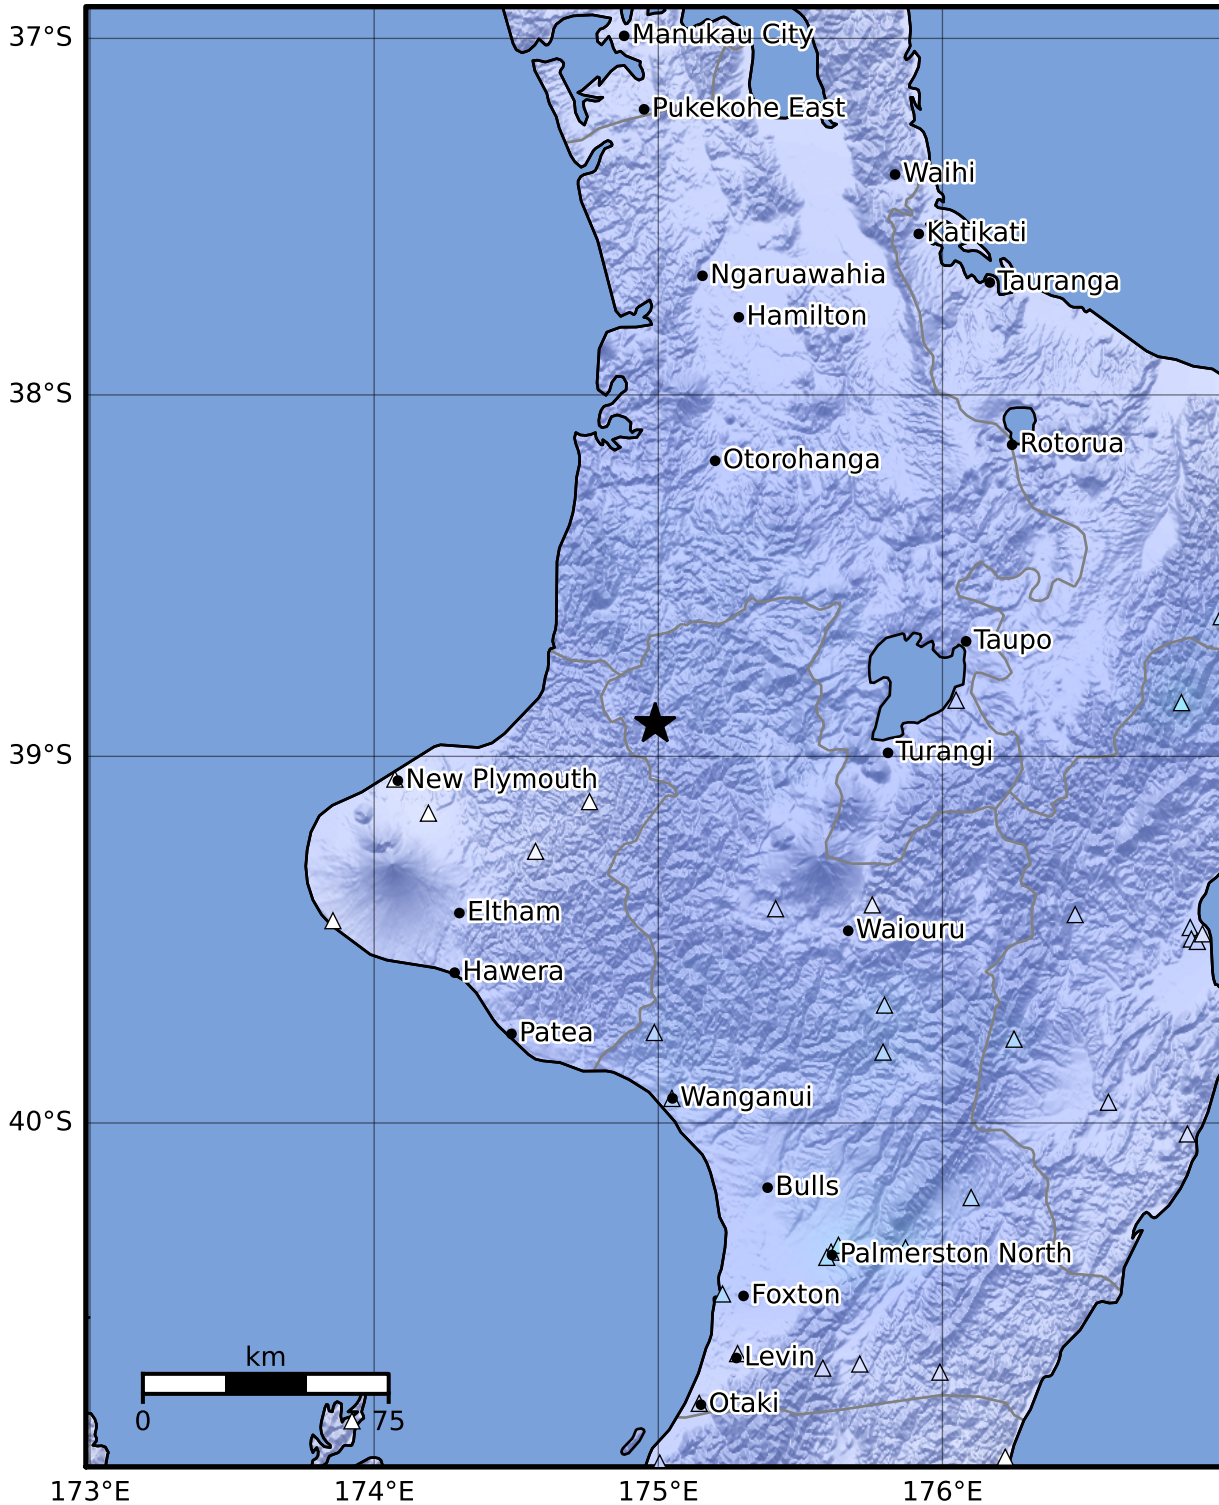

Macroseismic Intensity Map GNS Science

ShakeMap: King Country

Oct 15, 2023 03:15:20 UTC M4.4 S38.91 E174.99 Depth: 201.2km ID:2023p776042

SHAKING	Not felt	Weak	Light	Moderate	Strong	Very strong	Severe	Violent	Extreme
DAMAGE	None	None	None	Very light	Light	Moderate	Moderate/heavy	Heavy	Very heavy
PGA(%g)	<0.0464	0.29	1.63	5.16	12.5	22.4	40.2	72.2	>129
PGV(cm/s)	<0.0215	0.125	1.04	4.31	14.5	26.4	48.3	88.4	>162
INTENSITY	I	II-III	IV	V	VI	VII	VIII	IX	X+

Scale based on Moratalla et al.(2021) and Worden et al.(2012) Version 8: Processed 2023-10-15T04:28:54Z

△ Seismic Instrument ○ Reported Intensity

★ Epicenter