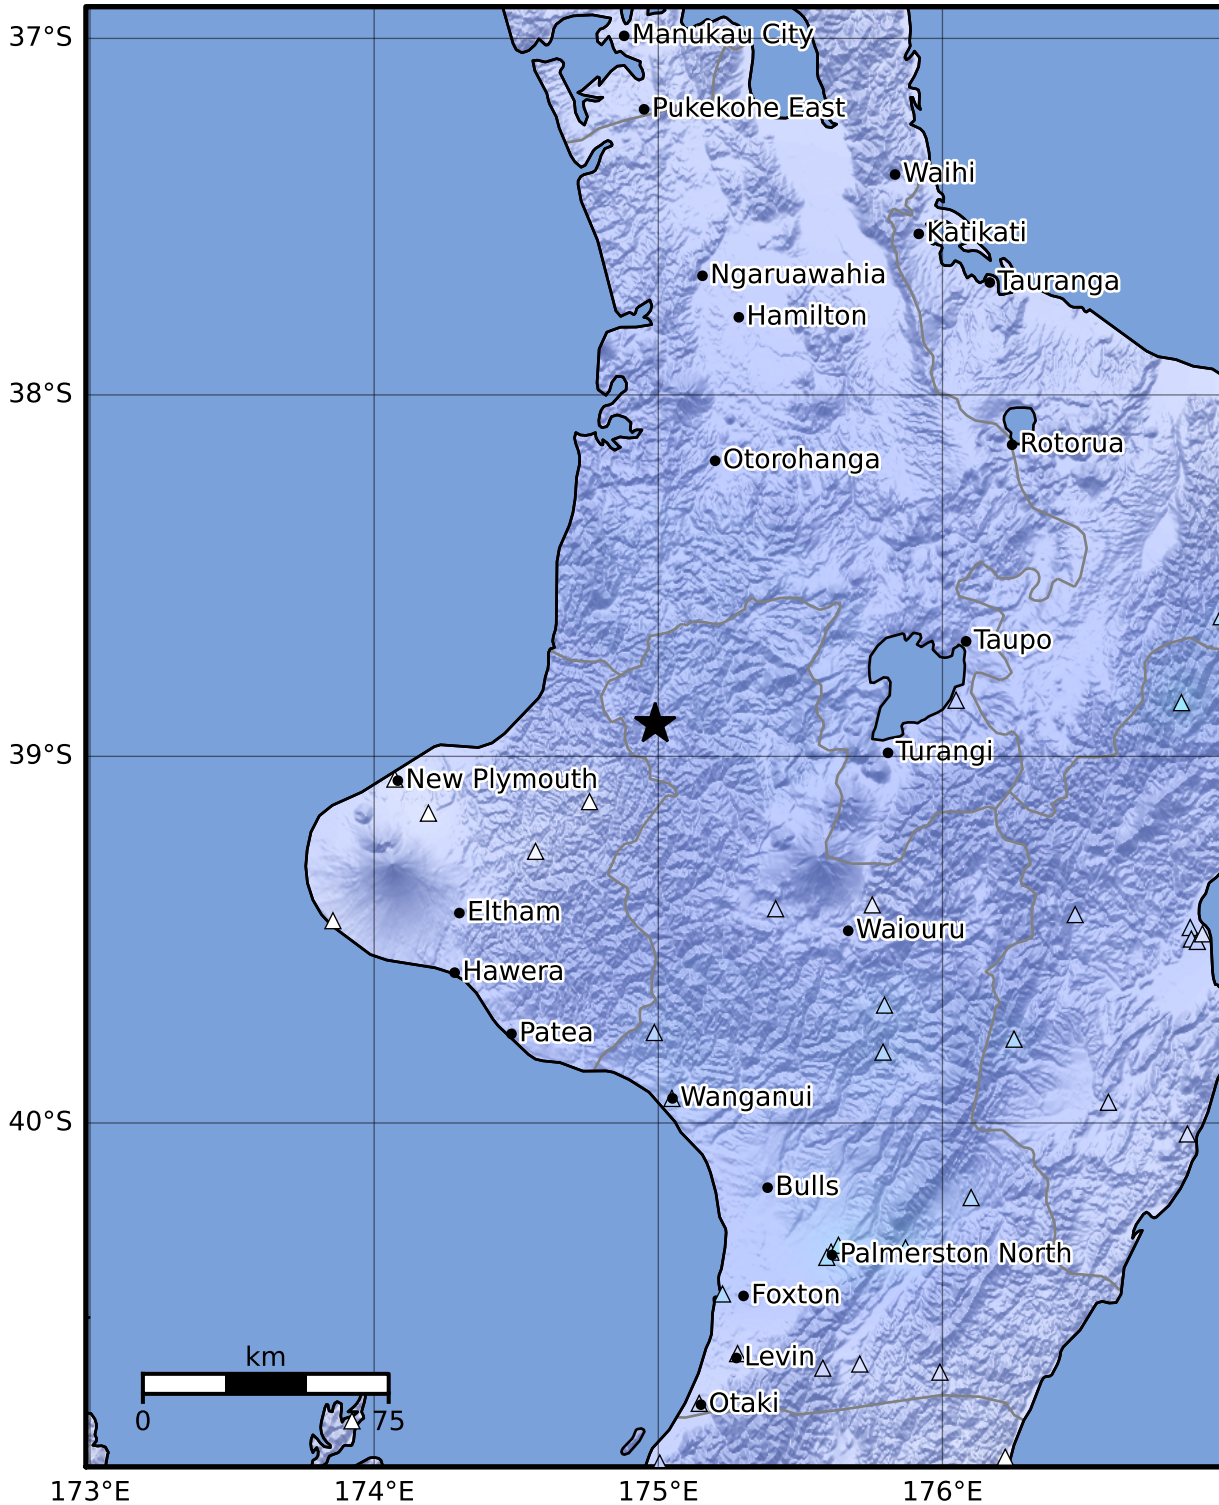

Macroseismic Intensity Map GNS Science

ShakeMap: King Country

Oct 15, 2023 03:15:20 UTC M4.4 S38.91 E174.99 Depth: 201.2km ID:2023p776042

SHAKING	Not felt	Weak	Light	Moderate	Strong	Very strong	Severe	Violent	Extreme
DAMAGE	None	None	None	Very light	Light	Moderate	Moderate/heavy	Heavy	Very heavy
PGA(%g)	<0.0464	0.29	1.63	5.16	12.5	22.4	40.2	72.2	>129
PGV(cm/s)	<0.0215	0.125	1.04	4.31	14.5	26.4	48.3	88.4	>162
INTENSITY	I	II-III	IV	V	VI	VII	VIII	IX	X+

Scale based on Moratalla et al.(2021) and Worden et al.(2012) Version 10: Processed 2023-10-15T06:16:20Z

△ Seismic Instrument ○ Reported Intensity

★ Epicenter