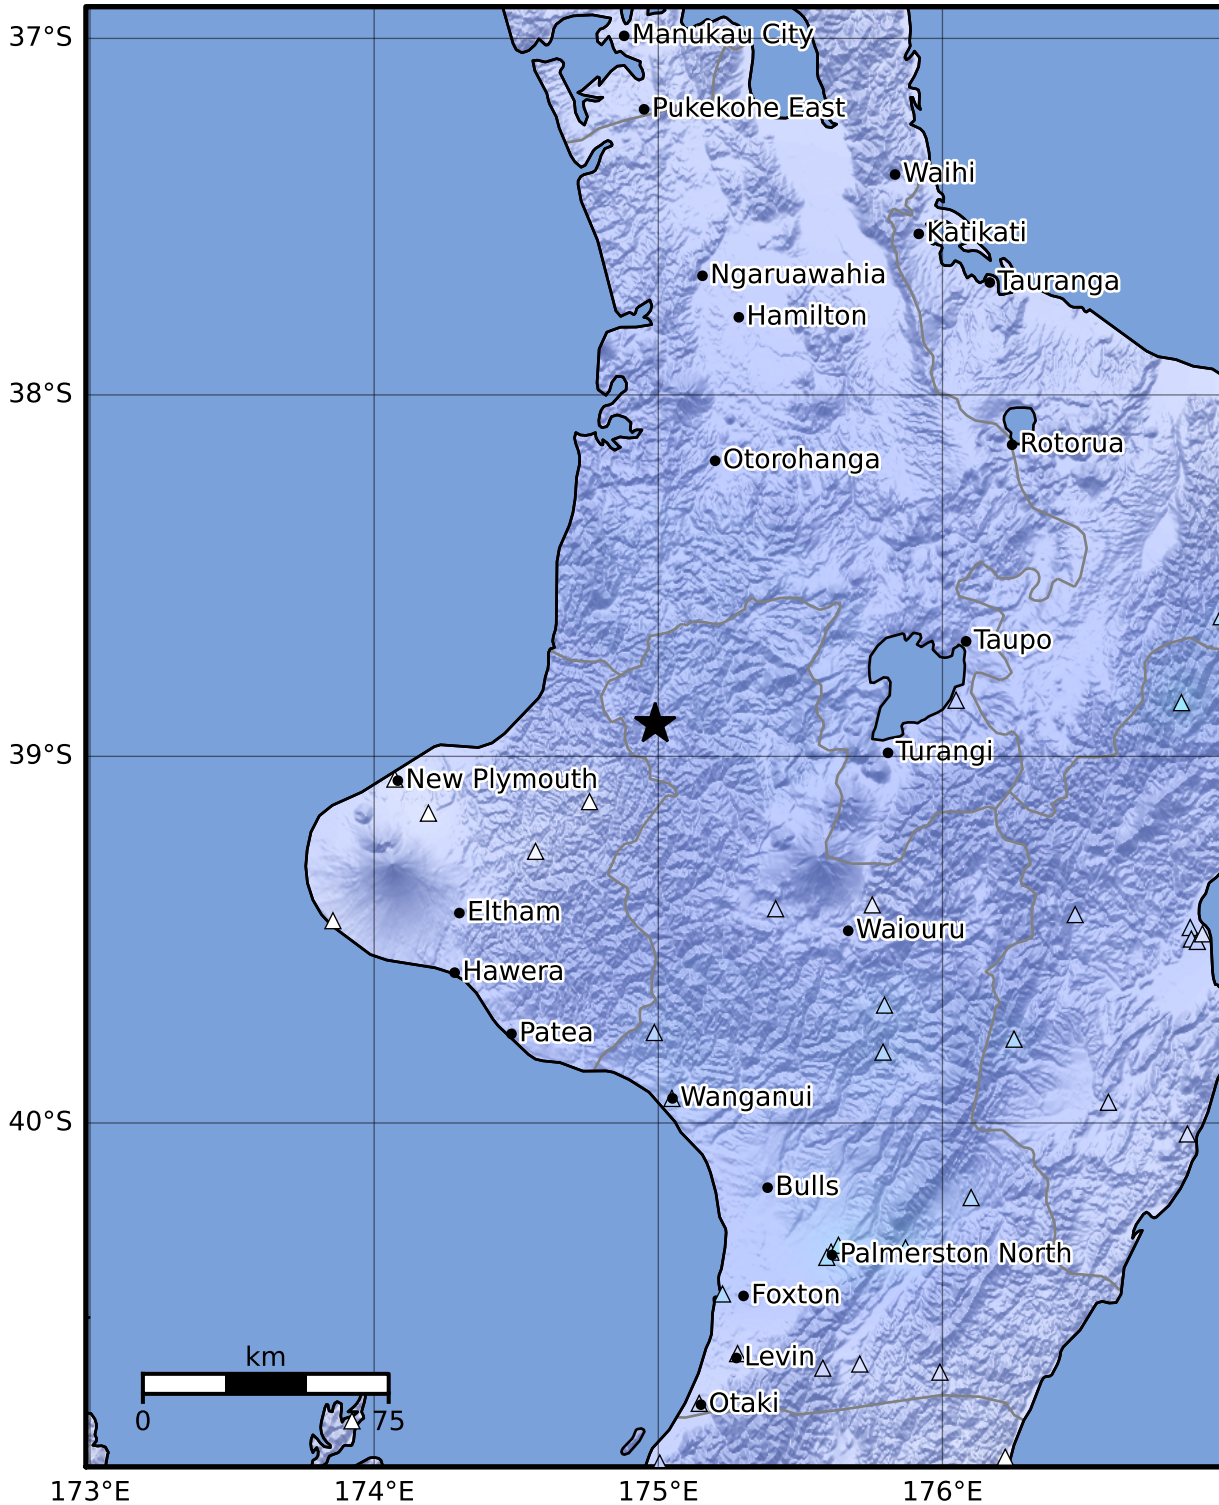

Macroseismic Intensity Map GNS Science

ShakeMap: King Country

Oct 15, 2023 03:15:20 UTC M4.4 S38.91 E174.99 Depth: 201.2km ID:2023p776042

SHAKING	Not felt	Weak	Light	Moderate	Strong	Very strong	Severe	Violent	Extreme
DAMAGE	None	None	None	Very light	Light	Moderate	Moderate/heavy	Heavy	Very heavy
PGA(%g)	<0.0464	0.29	1.63	5.16	12.5	22.4	40.2	72.2	>129
PGV(cm/s)	<0.0215	0.125	1.04	4.31	14.5	26.4	48.3	88.4	>162
INTENSITY	I	II-III	IV	V	VI	VII	VIII	IX	X+

Scale based on Moratalla et al.(2021) and Worden et al.(2012) Version 10: Processed 2023-10-15T09:16:21Z

△ Seismic Instrument ○ Reported Intensity

★ Epicenter