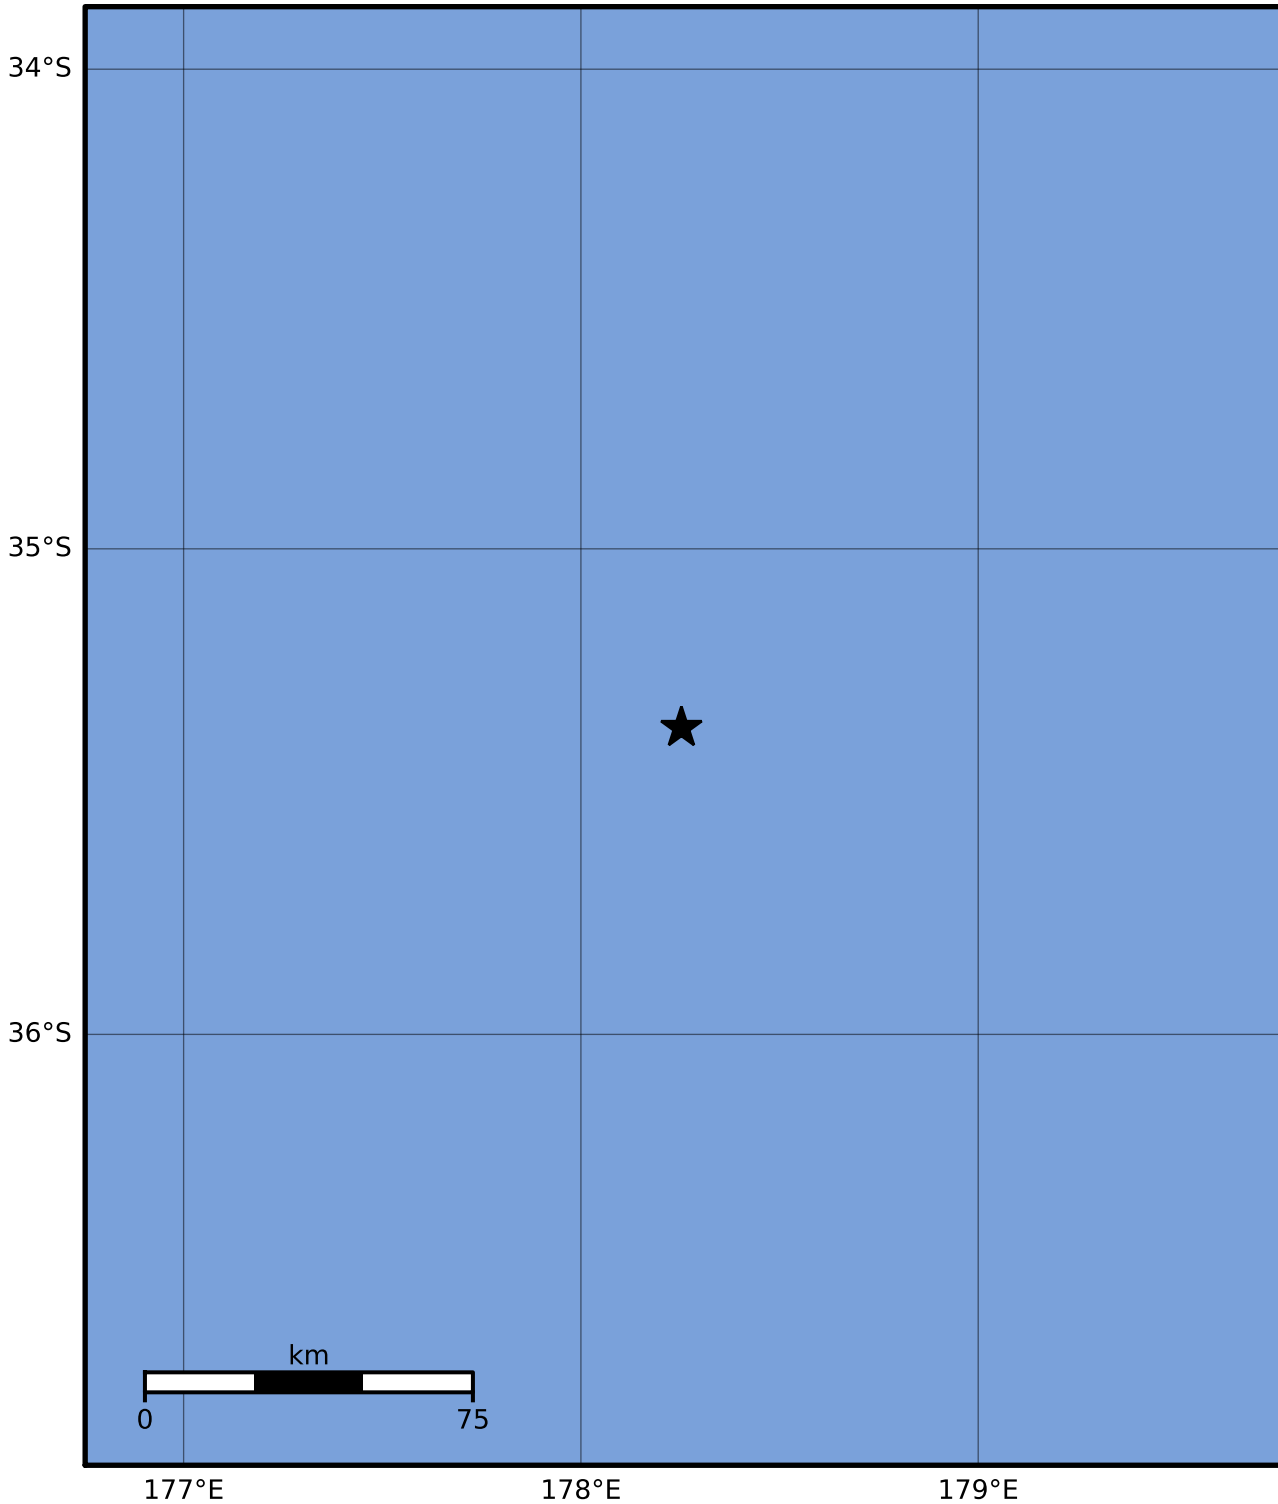

Macroseismic Intensity Map GNS Science

ShakeMap: Raukumara Plain

Oct 16, 2023 01:53:53 UTC M3.4 S35.37 E178.25 Depth: 180.4km ID:2023p778592

SHAKING	Not felt	Weak	Light	Moderate	Strong	Very strong	Severe	Violent	Extreme
DAMAGE	None	None	None	Very light	Light	Moderate	Moderate/heavy	Heavy	Very heavy
PGA(%g)	<0.0464	0.29	1.63	5.16	12.5	22.4	40.2	72.2	>129
PGV(cm/s)	<0.0215	0.125	1.04	4.31	14.5	26.4	48.3	88.4	>162
INTENSITY	I	II-III	IV	V	VI	VII	VIII	IX	X+

Scale based on Moratalla et al.(2021) and Worden et al.(2012) Version 2: Processed 2023-10-16T02:02:51Z

△ Seismic Instrument ○ Reported Intensity ★ Epicenter