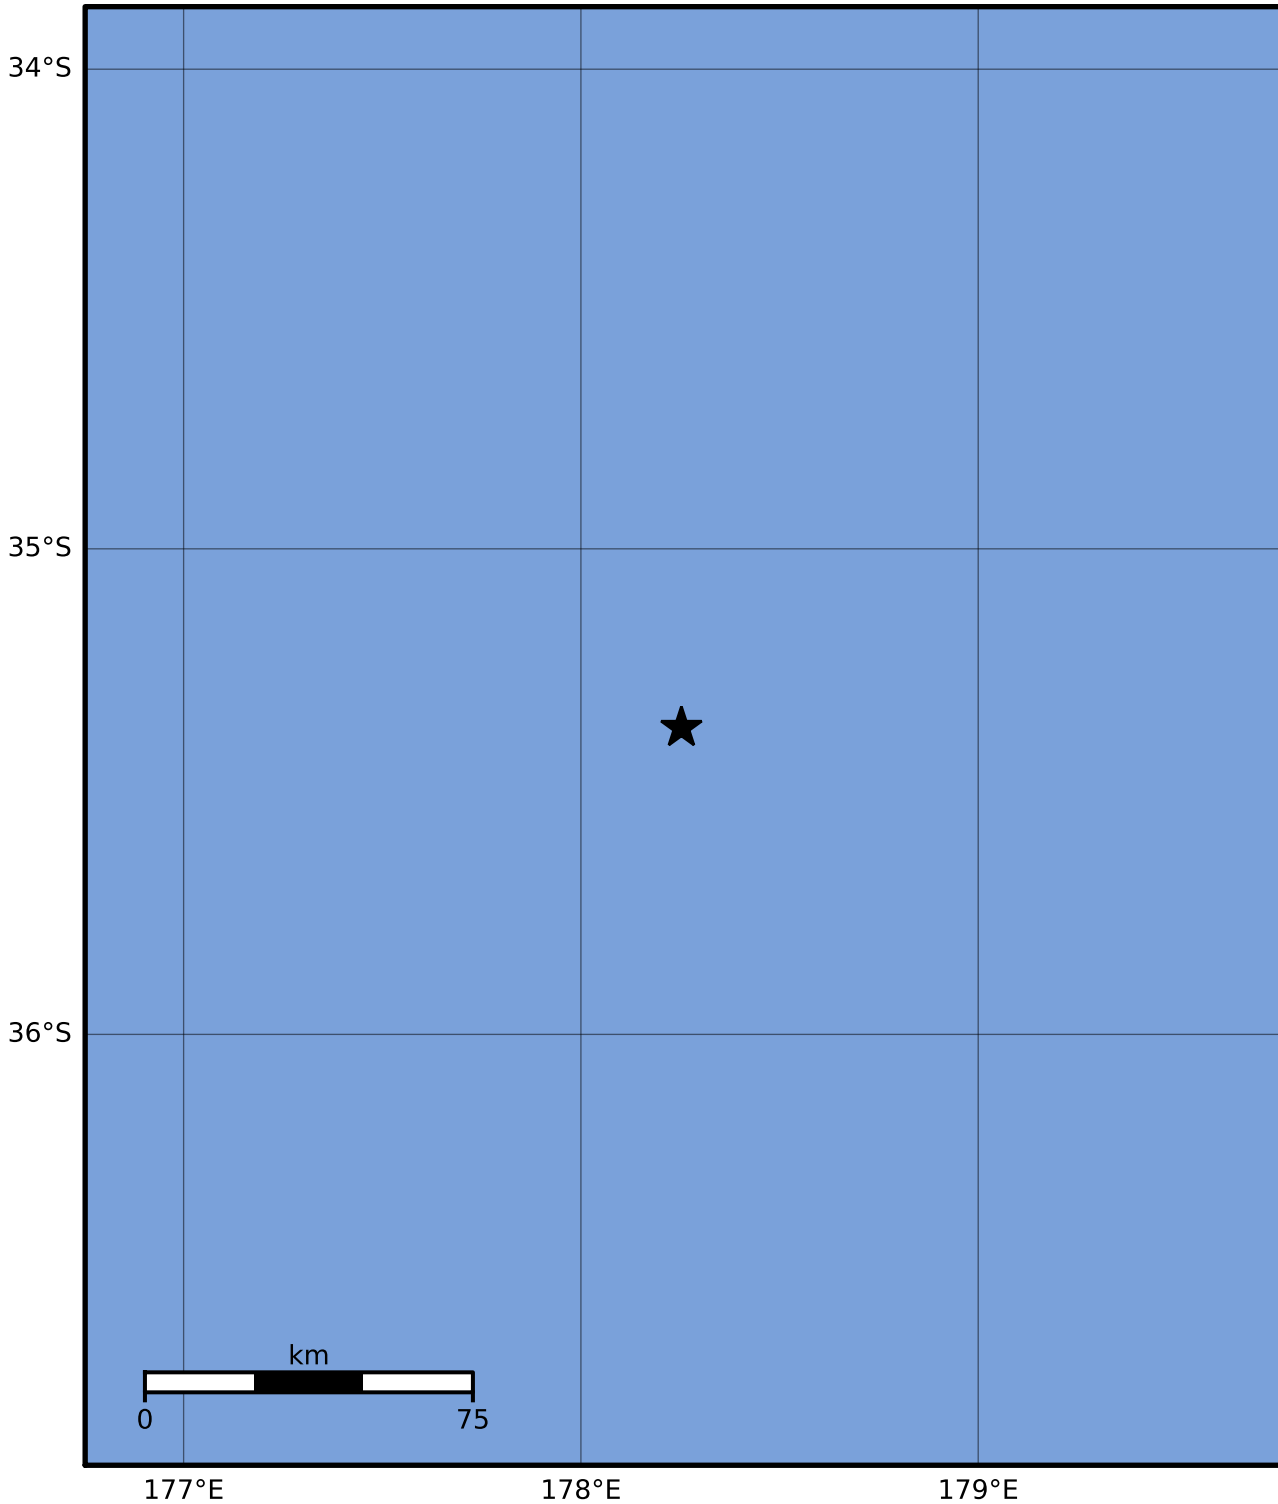

Macroseismic Intensity Map GNS Science

ShakeMap: Raukumara Plain

Oct 16, 2023 01:53:53 UTC M3.4 S35.37 E178.25 Depth: 180.4km ID:2023p778592

SHAKING	Not felt	Weak	Light	Moderate	Strong	Very strong	Severe	Violent	Extreme
DAMAGE	None	None	None	Very light	Light	Moderate	Moderate/heavy	Heavy	Very heavy
PGA(%g)	<0.0464	0.29	1.63	5.16	12.5	22.4	40.2	72.2	>129
PGV(cm/s)	<0.0215	0.125	1.04	4.31	14.5	26.4	48.3	88.4	>162
INTENSITY	I	II-III	IV	V	VI	VII	VIII	IX	X+

Scale based on Moratalla et al.(2021) and Worden et al.(2012) Version 3: Processed 2023-10-16T02:08:47Z

△ Seismic Instrument ○ Reported Intensity ★ Epicenter