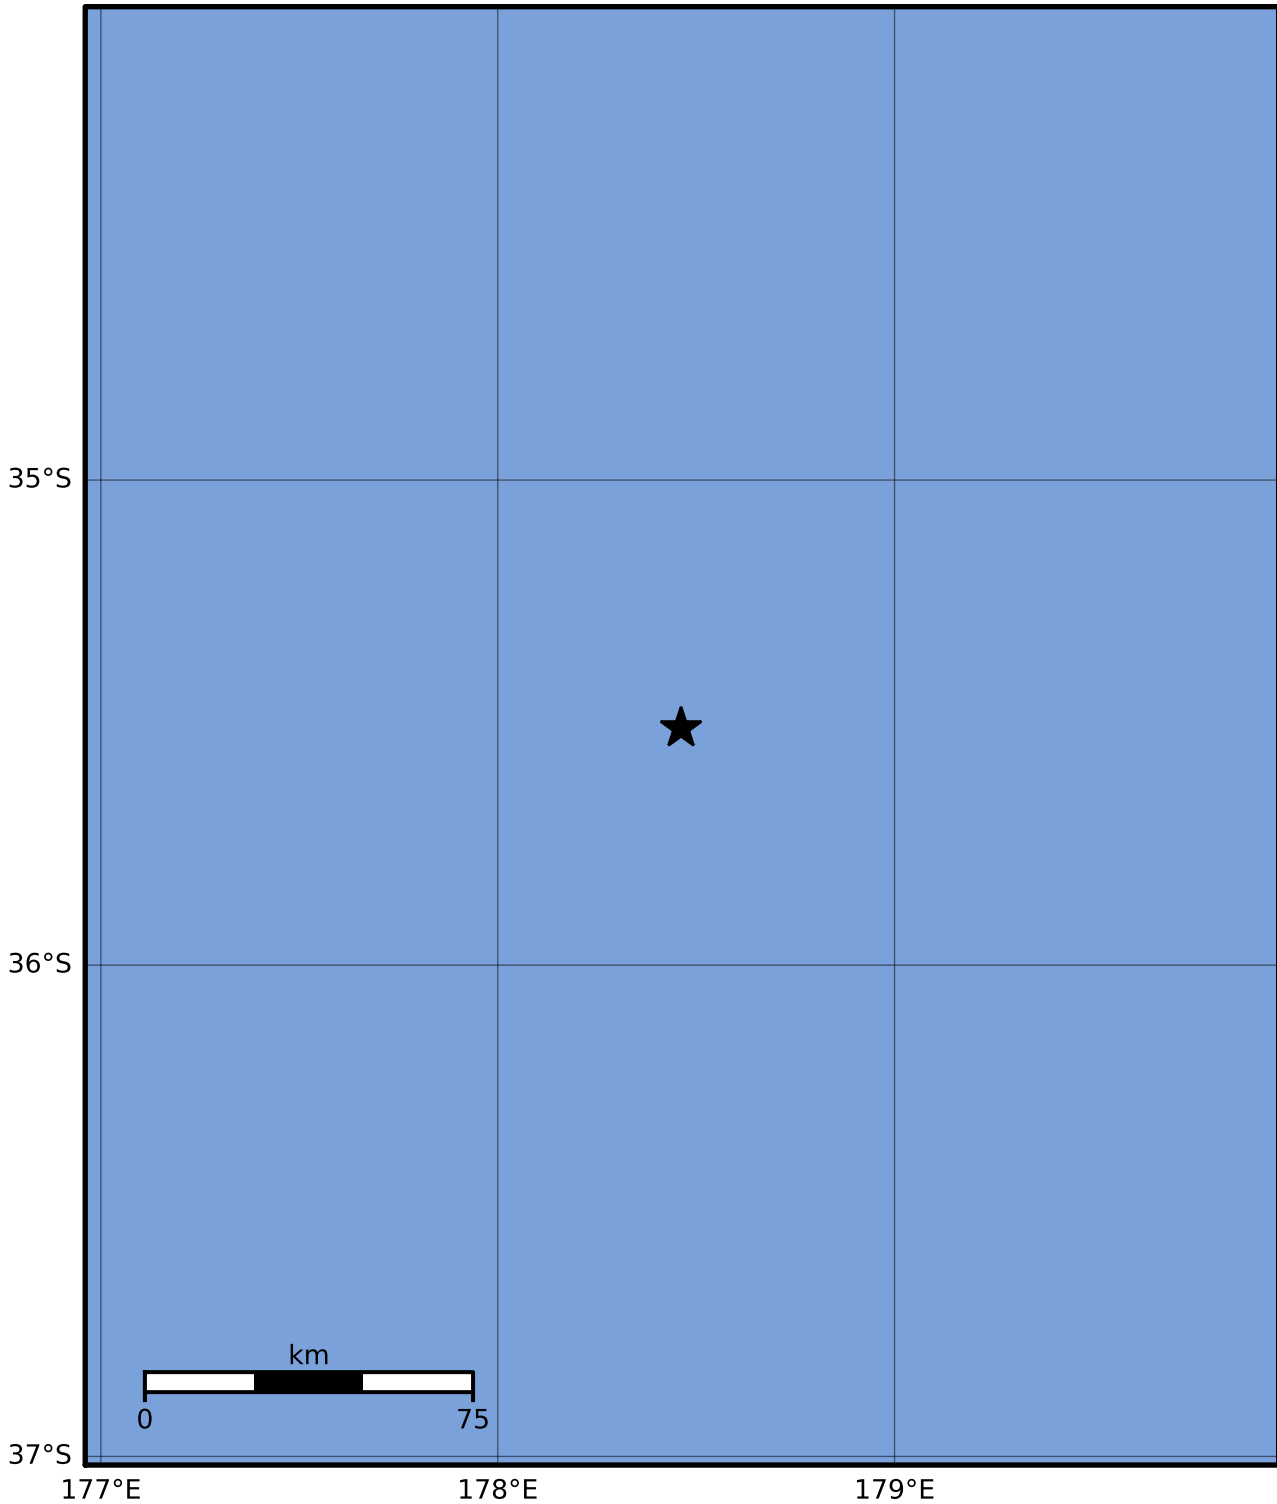

Macroseismic Intensity Map GNS Science

ShakeMap: Raukumara Plain

Oct 16, 2023 01:53:54 UTC M3.4 S35.51 E178.46 Depth: 197.8km ID:2023p778592

SHAKING	Not felt	Weak	Light	Moderate	Strong	Very strong	Severe	Violent	Extreme
DAMAGE	None	None	None	Very light	Light	Moderate	Moderate/heavy	Heavy	Very heavy
PGA(%g)	<0.0464	0.29	1.63	5.16	12.5	22.4	40.2	72.2	>129
PGV(cm/s)	<0.0215	0.125	1.04	4.31	14.5	26.4	48.3	88.4	>162
INTENSITY	I	II-III	IV	V	VI	VII	VIII	IX	X+

Scale based on Moratalla et al.(2021) and Worden et al.(2012) Version 6: Processed 2023-10-16T02:27:04Z

△ Seismic Instrument ○ Reported Intensity ★ Epicenter