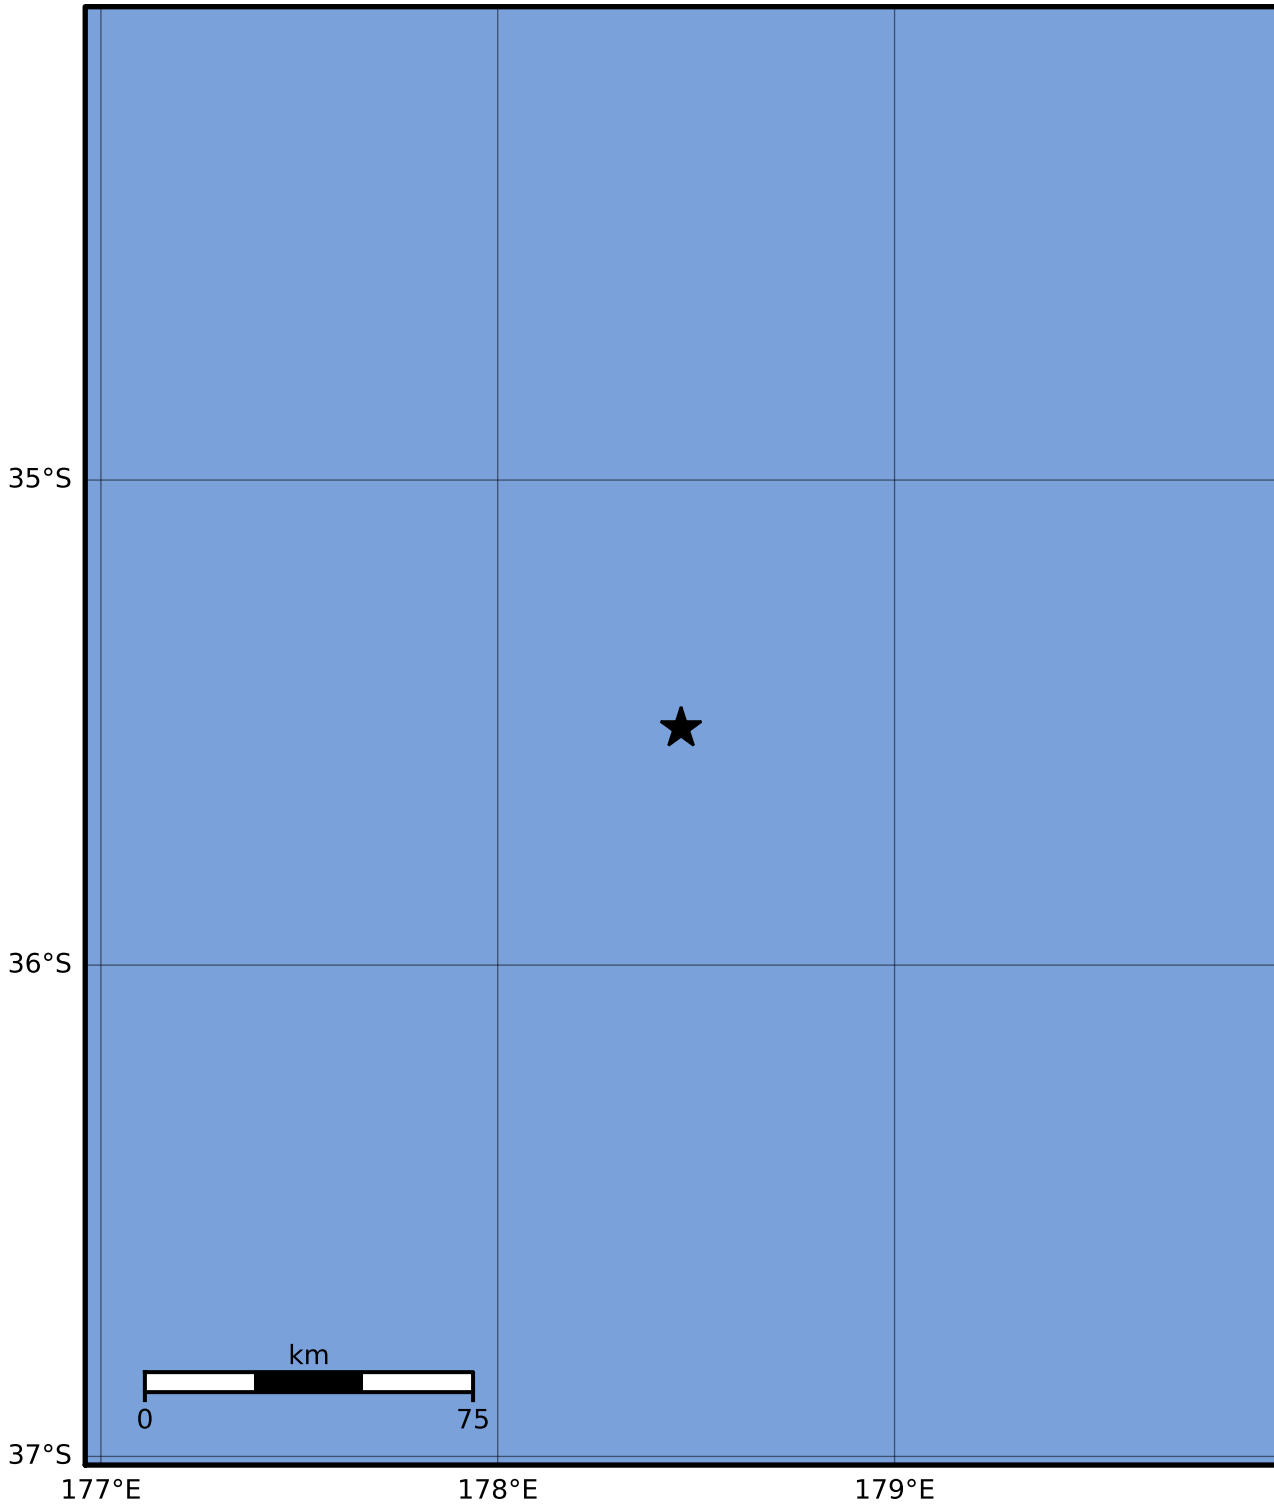

Macroseismic Intensity Map GNS Science

ShakeMap: Raukumara Plain

Oct 16, 2023 01:53:54 UTC M3.4 S35.51 E178.46 Depth: 197.8km ID:2023p778592

SHAKING	Not felt	Weak	Light	Moderate	Strong	Very strong	Severe	Violent	Extreme
DAMAGE	None	None	None	Very light	Light	Moderate	Moderate/heavy	Heavy	Very heavy
PGA(%g)	<0.0464	0.29	1.63	5.16	12.5	22.4	40.2	72.2	>129
PGV(cm/s)	<0.0215	0.125	1.04	4.31	14.5	26.4	48.3	88.4	>162
INTENSITY	I	II-III	IV	V	VI	VII	VIII	IX	X+

Scale based on Moratalla et al.(2021) and Worden et al.(2012) Version 8: Processed 2023-10-16T02:39:16Z

△ Seismic Instrument ○ Reported Intensity ★ Epicenter