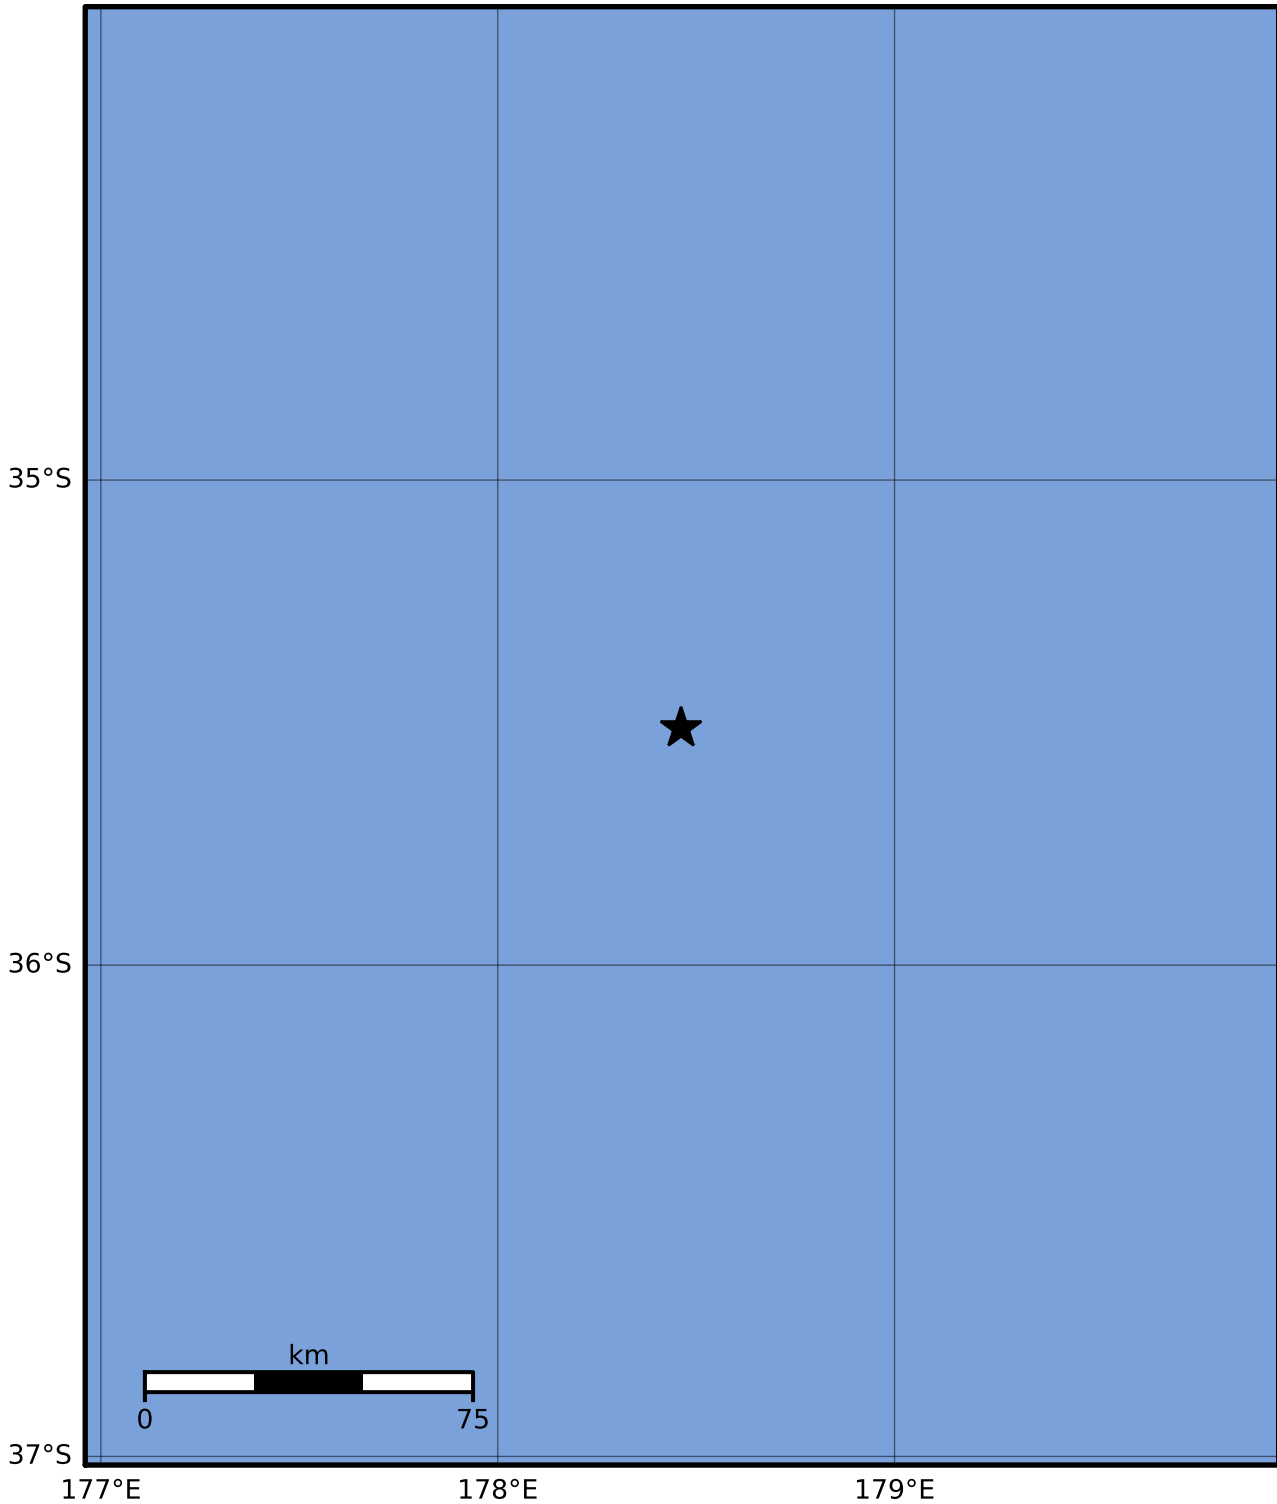

Macroseismic Intensity Map GNS Science

ShakeMap: Raukumara Plain

Oct 16, 2023 01:53:54 UTC M3.4 S35.51 E178.46 Depth: 197.8km ID:2023p778592

SHAKING	Not felt	Weak	Light	Moderate	Strong	Very strong	Severe	Violent	Extreme
DAMAGE	None	None	None	Very light	Light	Moderate	Moderate/heavy	Heavy	Very heavy
PGA(%g)	<0.0464	0.29	1.63	5.16	12.5	22.4	40.2	72.2	>129
PGV(cm/s)	<0.0215	0.125	1.04	4.31	14.5	26.4	48.3	88.4	>162
INTENSITY	I	II-III	IV	V	VI	VII	VIII	IX	X+

Scale based on Moratalla et al.(2021) and Worden et al.(2012) Version 9: Processed 2023-10-16T02:54:43Z

△ Seismic Instrument ○ Reported Intensity ★ Epicenter