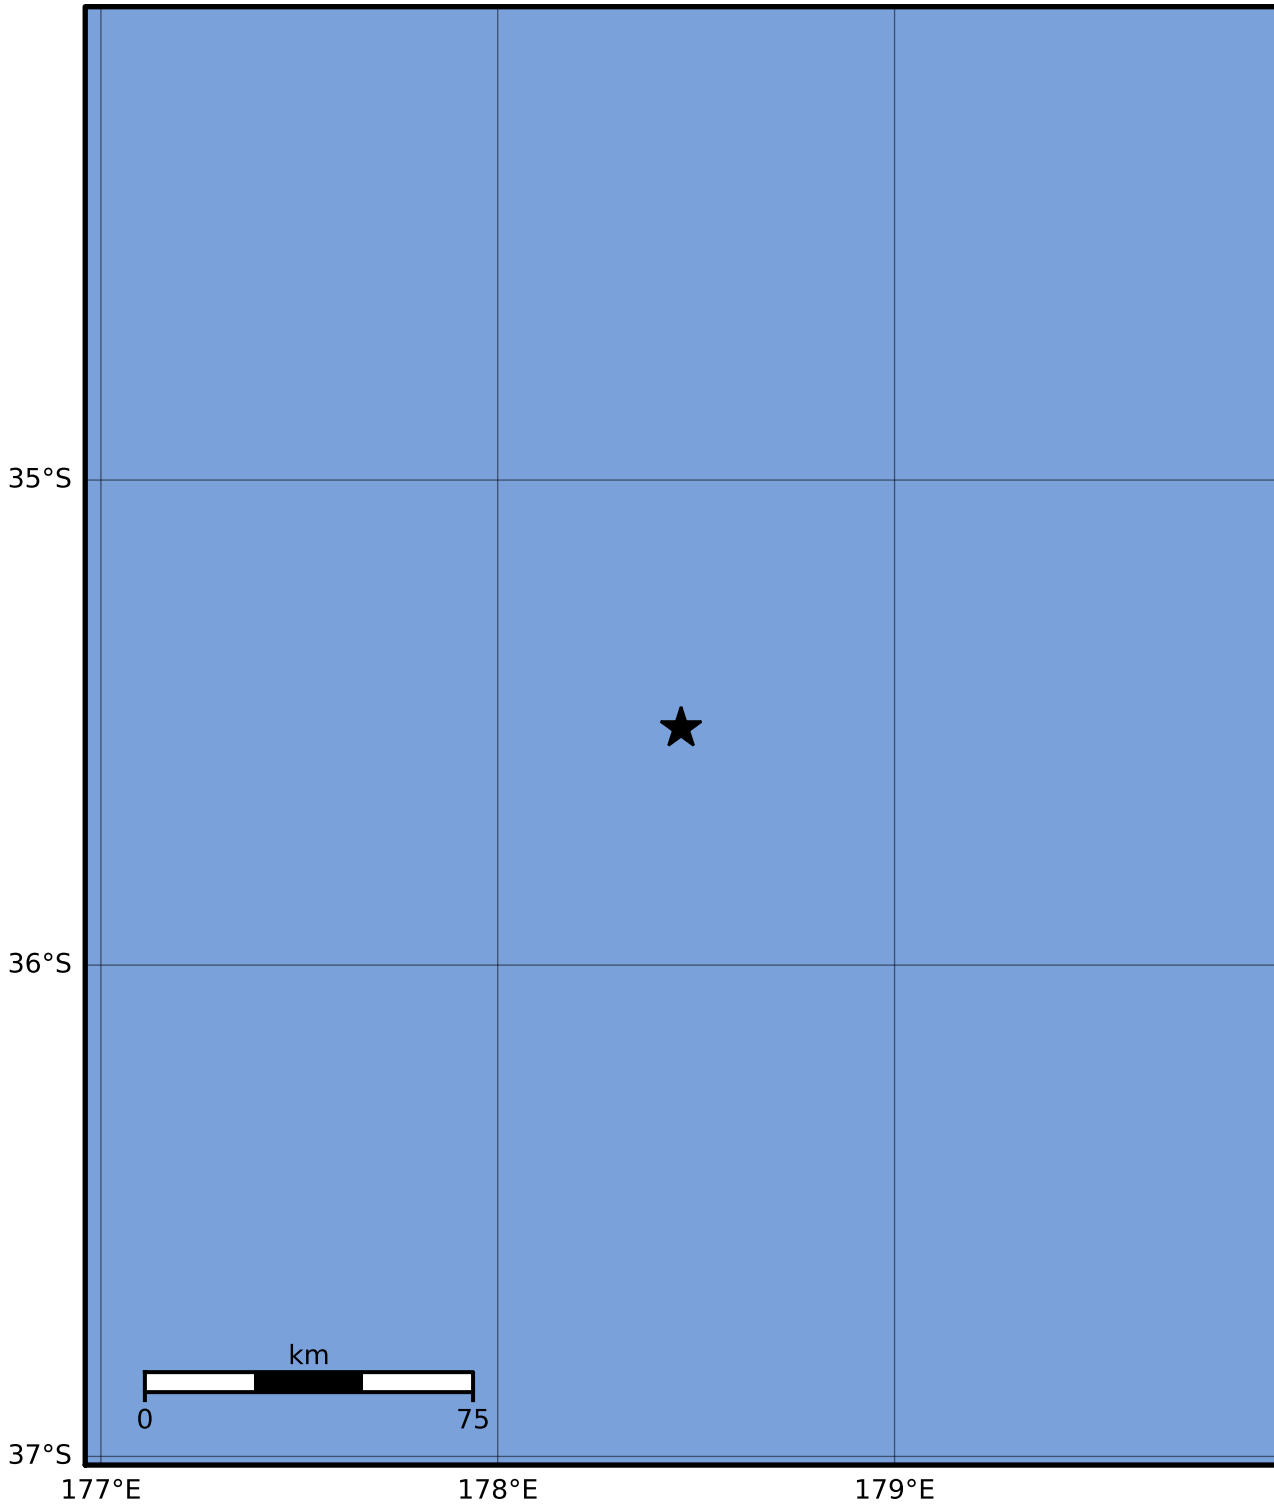

Macroseismic Intensity Map GNS Science

ShakeMap: Raukumara Plain

Oct 16, 2023 01:53:54 UTC M3.4 S35.51 E178.46 Depth: 197.8km ID:2023p778592

SHAKING	Not felt	Weak	Light	Moderate	Strong	Very strong	Severe	Violent	Extreme
DAMAGE	None	None	None	Very light	Light	Moderate	Moderate/heavy	Heavy	Very heavy
PGA(%g)	<0.0464	0.29	1.63	5.16	12.5	22.4	40.2	72.2	>129
PGV(cm/s)	<0.0215	0.125	1.04	4.31	14.5	26.4	48.3	88.4	>162
INTENSITY	I	II-III	IV	V	VI	VII	VIII	IX	X+

Scale based on Moratalla et al.(2021) and Worden et al.(2012) Version 9: Processed 2023-10-16T04:54:43Z

△ Seismic Instrument ○ Reported Intensity

★ Epicenter