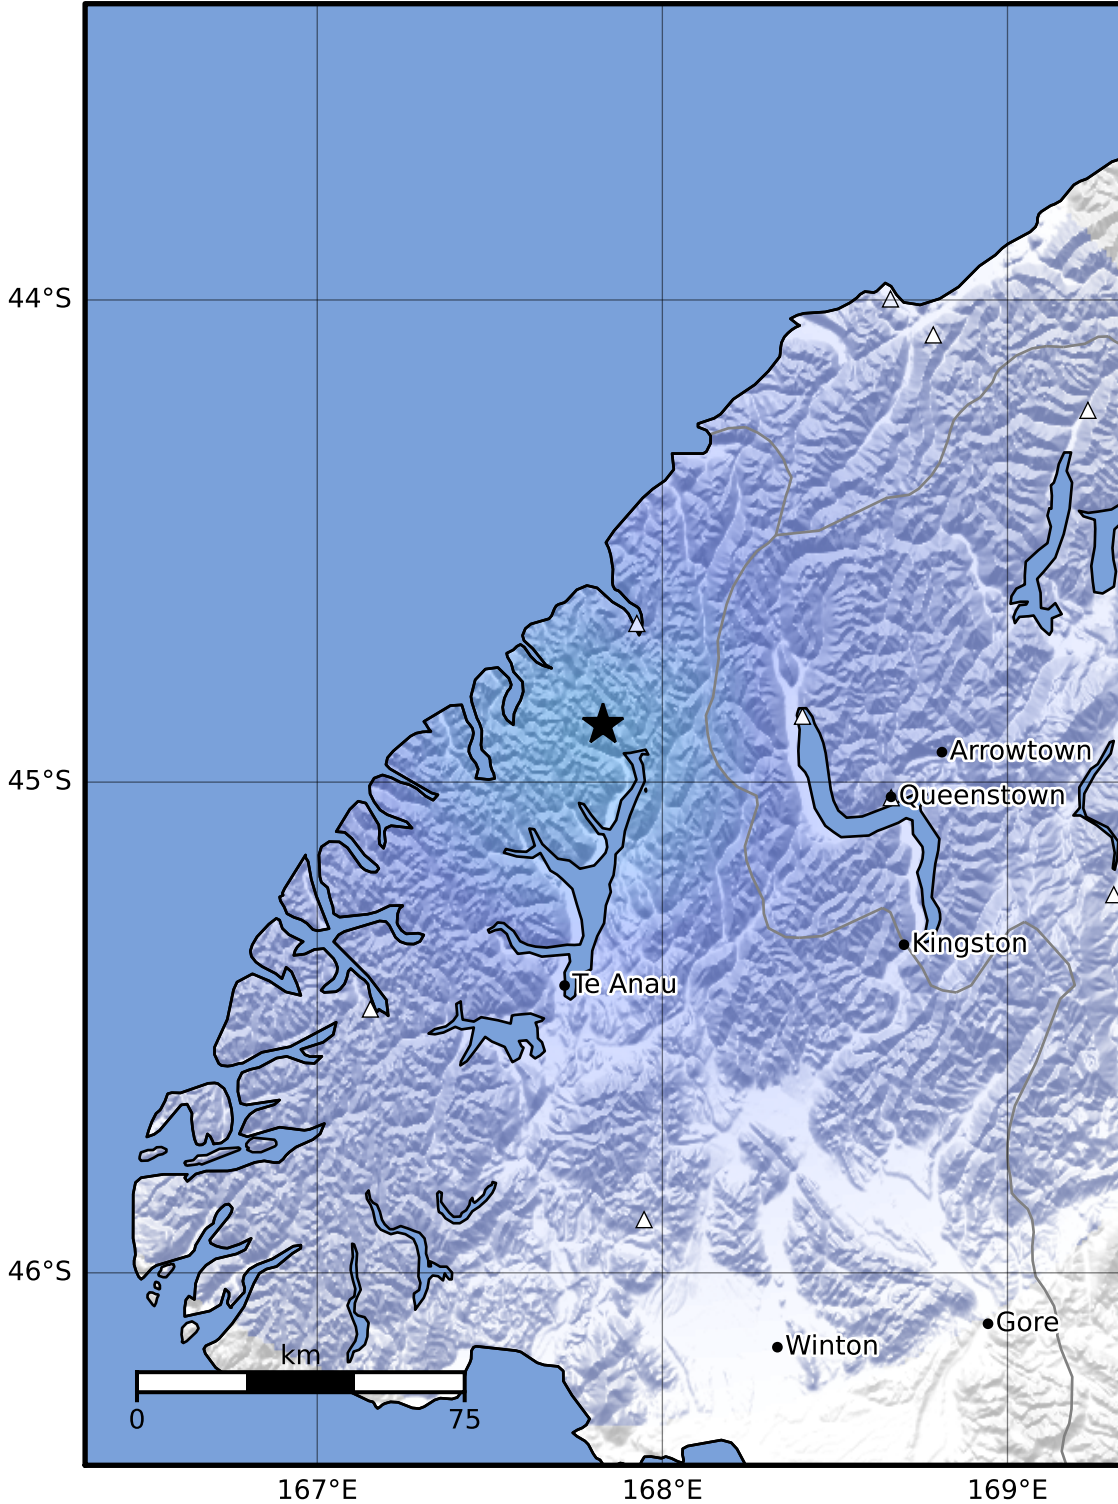

Macroseismic Intensity Map GNS Science
ShakeMap: Fiordland

Oct 22, 2023 20:13:03 UTC M3.3 S44.88 E167.83 Depth: 37.0km ID:2023p796871

SHAKING	Not felt	Weak	Light	Moderate	Strong	Very strong	Severe	Violent	Extreme
DAMAGE	None	None	None	Very light	Light	Moderate	Moderate/heavy	Heavy	Very heavy
PGA(%g)	<0.0464	0.29	1.63	5.16	12.5	22.4	40.2	72.2	>129
PGV(cm/s)	<0.0215	0.125	1.04	4.31	14.5	26.4	48.3	88.4	>162
INTENSITY	I	II-III	IV	V	VI	VII	VIII	IX	X+

Scale based on Moratalla et al.(2021) and Worden et al.(2012) Version 3: Processed 2023-10-22T20:32:29Z
 Δ Seismic Instrument ○ Reported Intensity ★ Epicenter