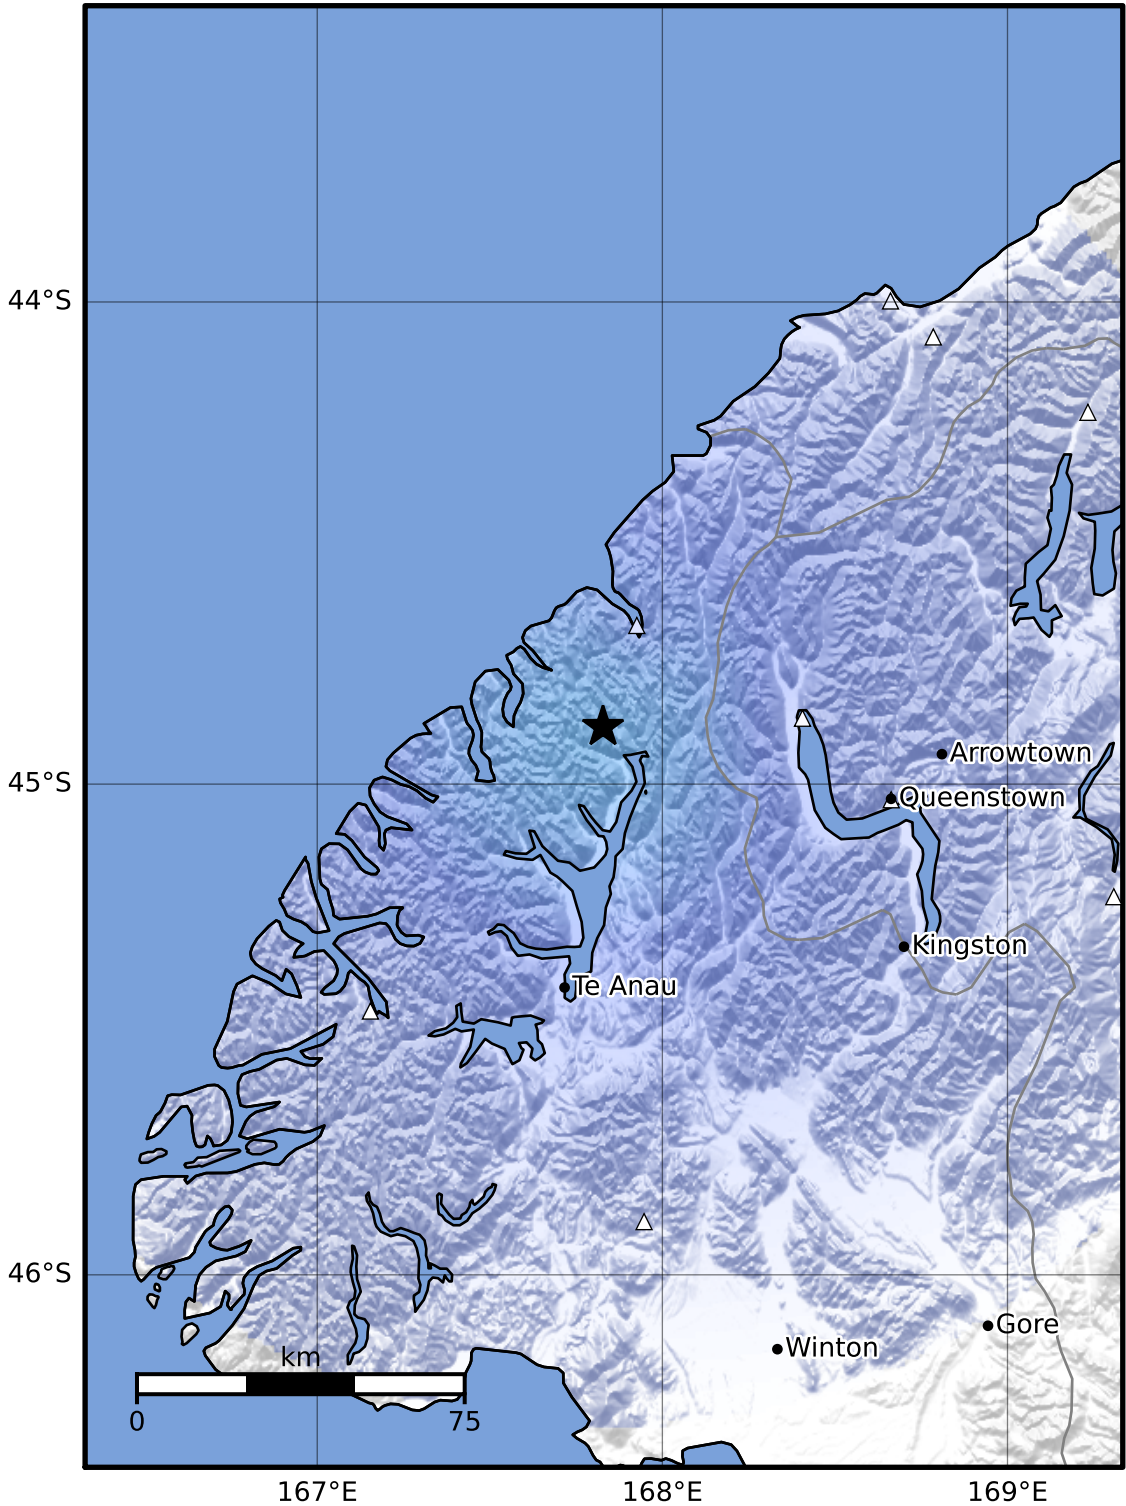

Macroseismic Intensity Map GNS Science
ShakeMap: Fiordland

Oct 22, 2023 20:13:03 UTC M3.3 S44.88 E167.83 Depth: 37.0km ID:2023p796871

SHAKING	Not felt	Weak	Light	Moderate	Strong	Very strong	Severe	Violent	Extreme
DAMAGE	None	None	None	Very light	Light	Moderate	Moderate/heavy	Heavy	Very heavy
PGA(%g)	<0.0464	0.29	1.63	5.16	12.5	22.4	40.2	72.2	>129
PGV(cm/s)	<0.0215	0.125	1.04	4.31	14.5	26.4	48.3	88.4	>162
INTENSITY	I	II-III	IV	V	VI	VII	VIII	IX	X+

Scale based on Moratalla et al.(2021) and Worden et al.(2012) Version 4: Processed 2023-10-22T20:39:07Z
 Δ Seismic Instrument ○ Reported Intensity ★ Epicenter