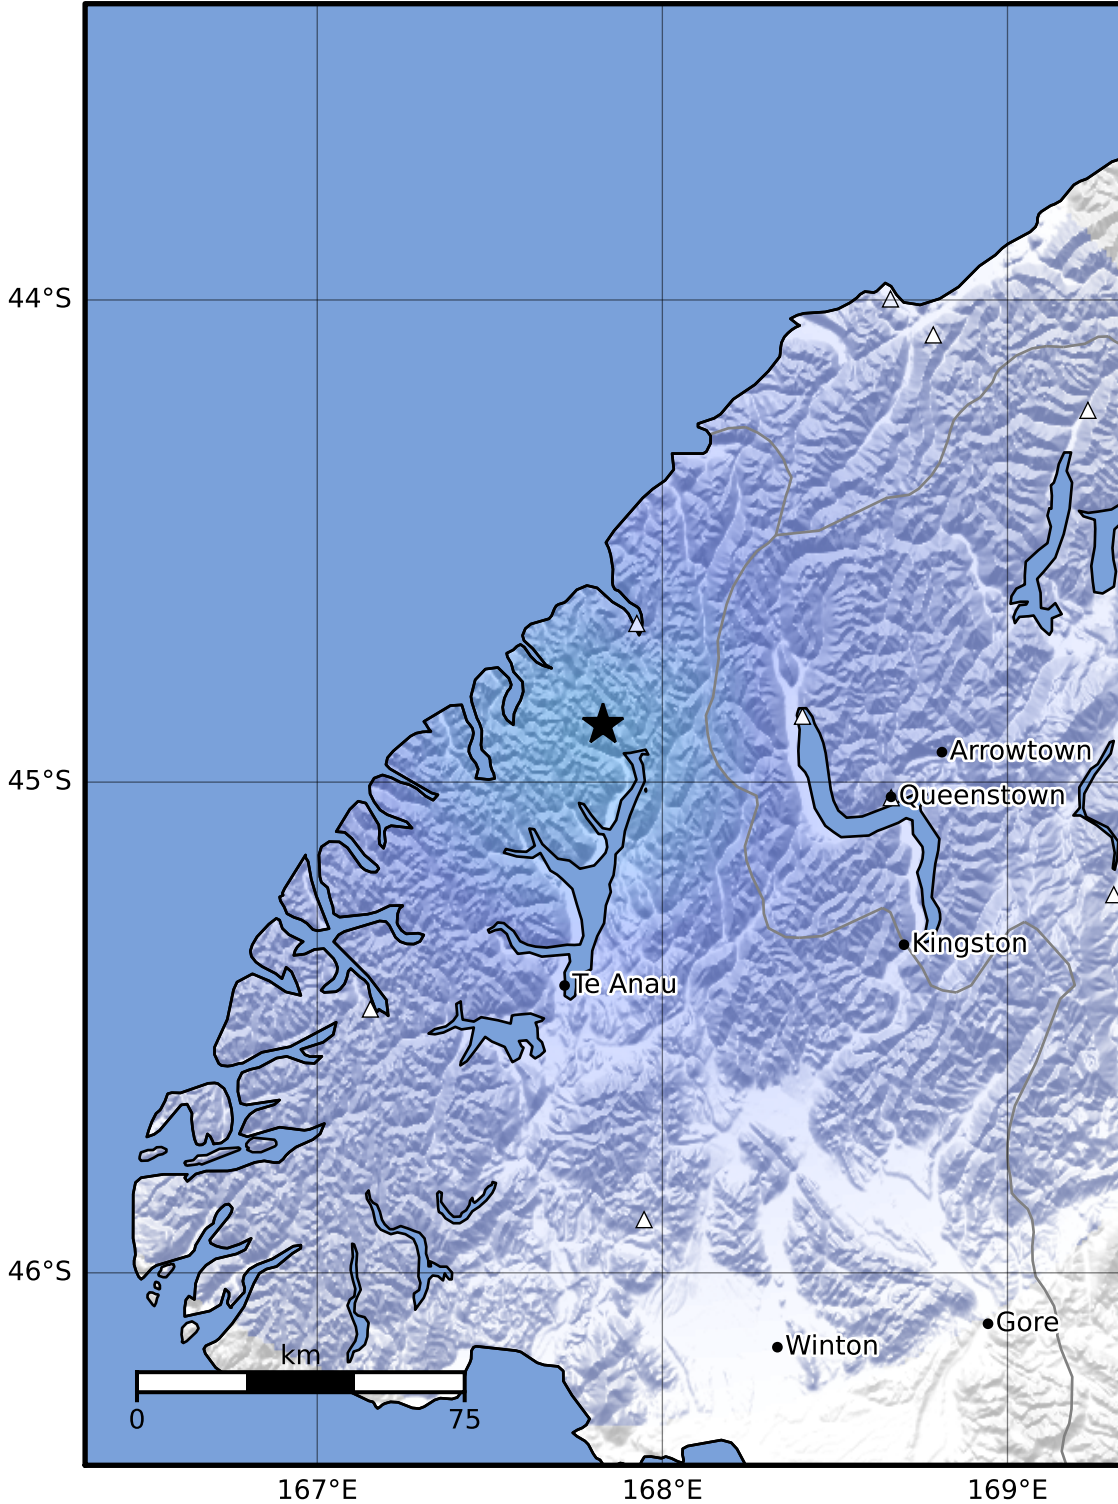

Macroseismic Intensity Map GNS Science
ShakeMap: Fiordland

Oct 22, 2023 20:13:03 UTC M3.3 S44.88 E167.83 Depth: 37.0km ID:2023p796871

SHAKING	Not felt	Weak	Light	Moderate	Strong	Very strong	Severe	Violent	Extreme
DAMAGE	None	None	None	Very light	Light	Moderate	Moderate/heavy	Heavy	Very heavy
PGA(%g)	<0.0464	0.29	1.63	5.16	12.5	22.4	40.2	72.2	>129
PGV(cm/s)	<0.0215	0.125	1.04	4.31	14.5	26.4	48.3	88.4	>162
INTENSITY	I	II-III	IV	V	VI	VII	VIII	IX	X+

Scale based on Moratalla et al.(2021) and Worden et al.(2012) Version 5: Processed 2023-10-22T20:45:25Z
 Δ Seismic Instrument ○ Reported Intensity ★ Epicenter