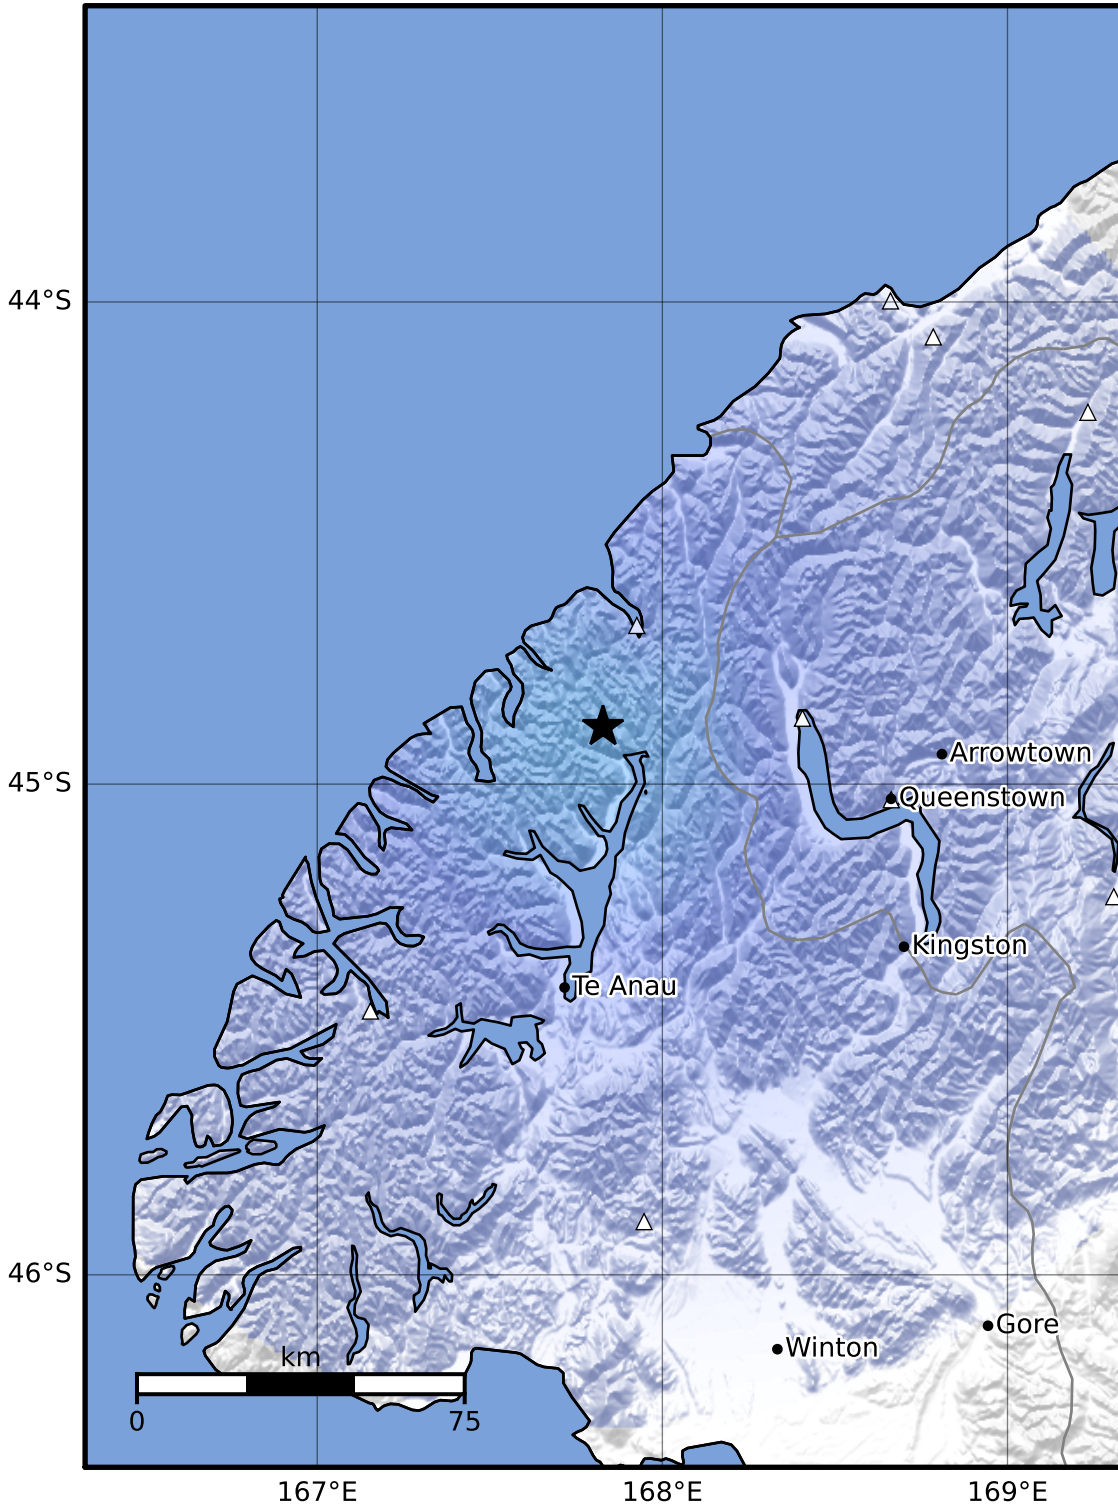

Macroseismic Intensity Map GNS Science
ShakeMap: Fiordland

Oct 22, 2023 20:13:03 UTC M3.3 S44.88 E167.83 Depth: 37.0km ID:2023p796871

SHAKING	Not felt	Weak	Light	Moderate	Strong	Very strong	Severe	Violent	Extreme
DAMAGE	None	None	None	Very light	Light	Moderate	Moderate/heavy	Heavy	Very heavy
PGA(%g)	<0.0464	0.29	1.63	5.16	12.5	22.4	40.2	72.2	>129
PGV(cm/s)	<0.0215	0.125	1.04	4.31	14.5	26.4	48.3	88.4	>162
INTENSITY	I	II-III	IV	V	VI	VII	VIII	IX	X+

Scale based on Moratalla et al.(2021) and Worden et al.(2012) Version 6: Processed 2023-10-22T21:13:53Z
 Δ Seismic Instrument ○ Reported Intensity ★ Epicenter