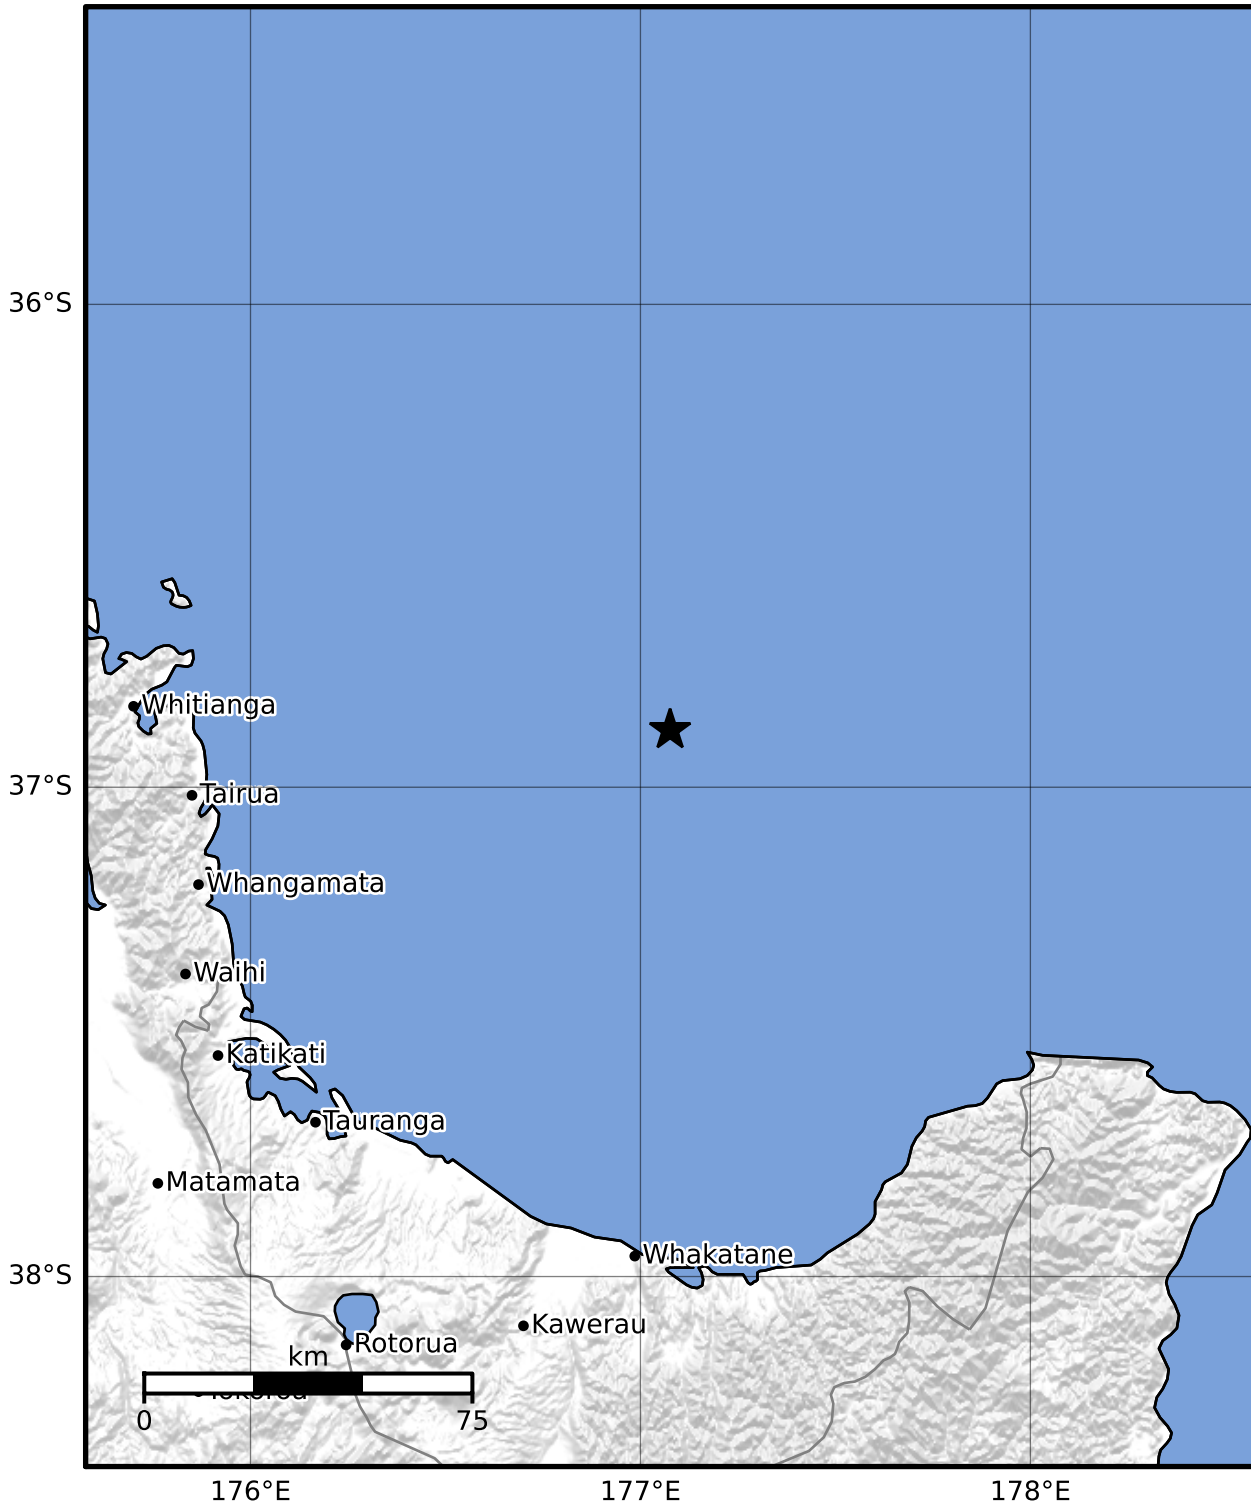

Macroseismic Intensity Map GNS Science

ShakeMap: Raukumara Plain

Oct 26, 2023 03:21:53 UTC M3.5 S36.88 E177.08 Depth: 231.1km ID:2023p805783

SHAKING	Not felt	Weak	Light	Moderate	Strong	Very strong	Severe	Violent	Extreme
DAMAGE	None	None	None	Very light	Light	Moderate	Moderate/heavy	Heavy	Very heavy
PGA(%g)	<0.0464	0.29	1.63	5.16	12.5	22.4	40.2	72.2	>129
PGV(cm/s)	<0.0215	0.125	1.04	4.31	14.5	26.4	48.3	88.4	>162
INTENSITY	I	II-III	IV	V	VI	VII	VIII	IX	X+

Scale based on Moratalla et al.(2021) and Worden et al.(2012) Version 4: Processed 2023-10-26T03:41:19Z

△ Seismic Instrument ○ Reported Intensity

★ Epicenter