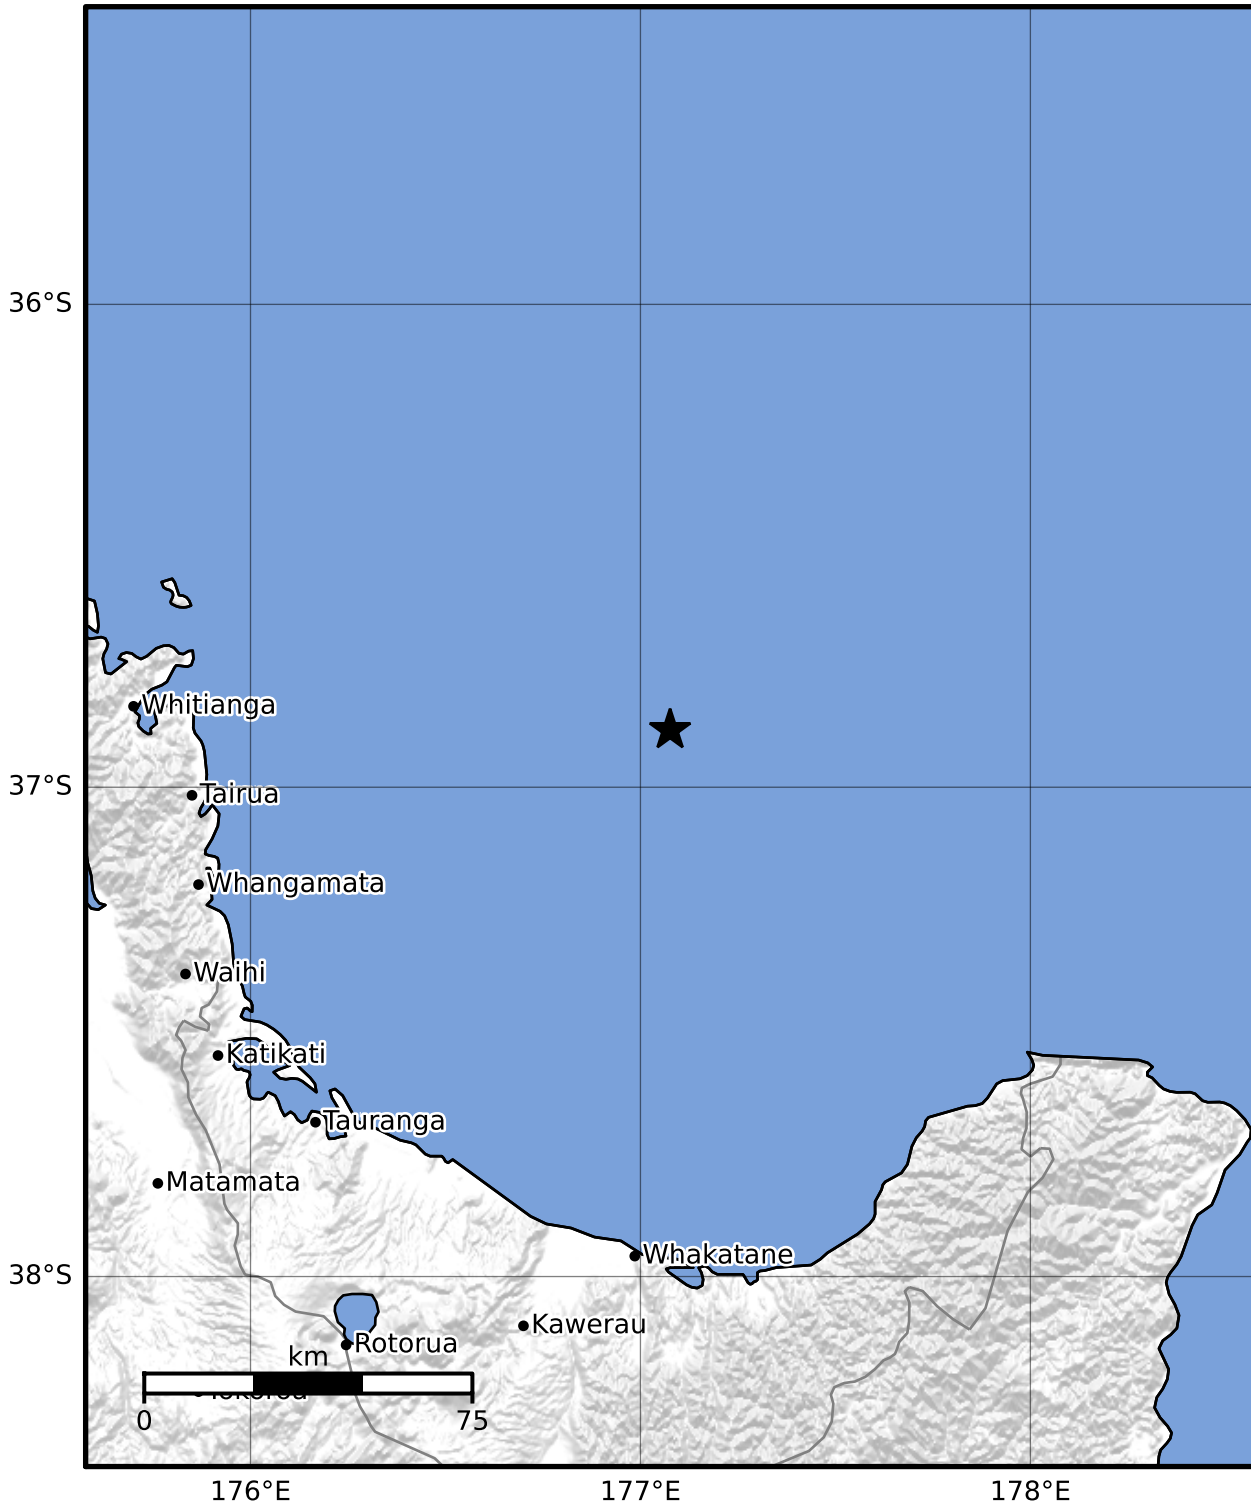

Macroseismic Intensity Map GNS Science

ShakeMap: Raukumara Plain

Oct 26, 2023 03:21:53 UTC M3.5 S36.88 E177.08 Depth: 231.1km ID:2023p805783

SHAKING	Not felt	Weak	Light	Moderate	Strong	Very strong	Severe	Violent	Extreme
DAMAGE	None	None	None	Very light	Light	Moderate	Moderate/heavy	Heavy	Very heavy
PGA(%g)	<0.0464	0.29	1.63	5.16	12.5	22.4	40.2	72.2	>129
PGV(cm/s)	<0.0215	0.125	1.04	4.31	14.5	26.4	48.3	88.4	>162
INTENSITY	I	II-III	IV	V	VI	VII	VIII	IX	X+

Scale based on Moratalla et al.(2021) and Worden et al.(2012) Version 6: Processed 2023-10-26T03:52:53Z

△ Seismic Instrument ○ Reported Intensity

★ Epicenter