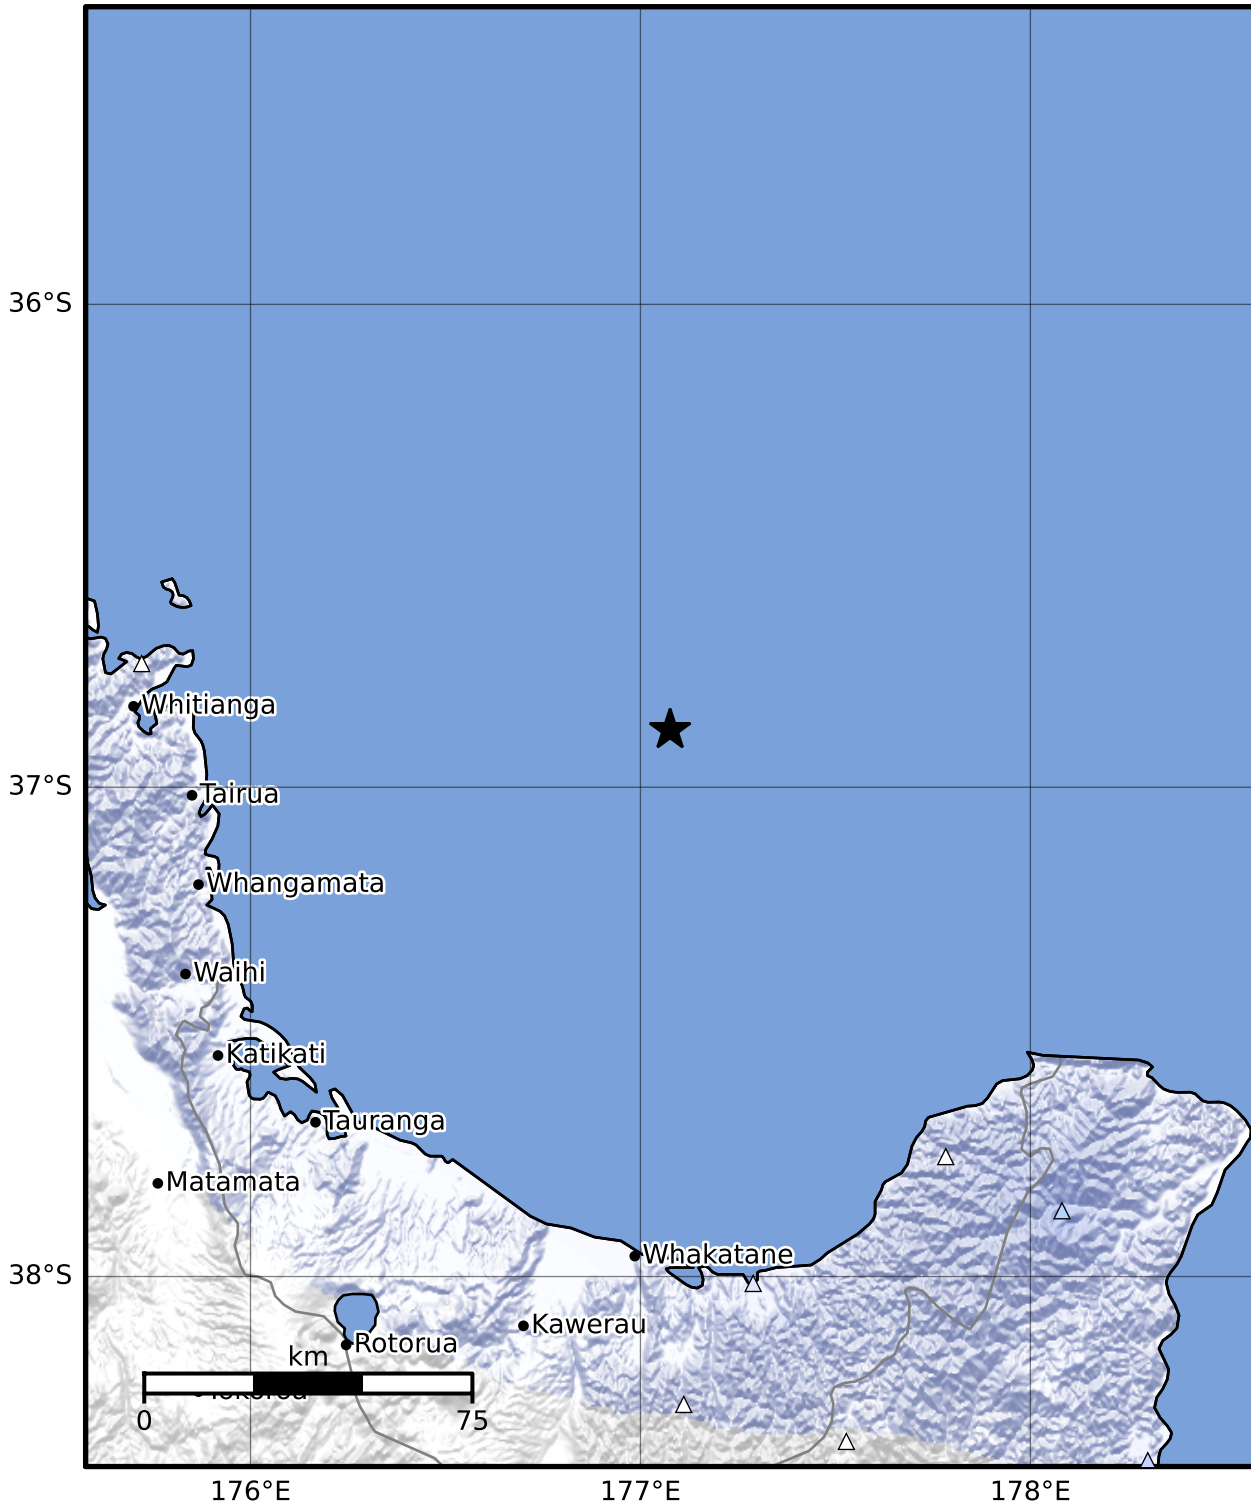

Macroseismic Intensity Map GNS Science

ShakeMap: Raukumara Plain

Oct 26, 2023 03:21:53 UTC M3.6 S36.88 E177.08 Depth: 231.1km ID:2023p805783

SHAKING	Not felt	Weak	Light	Moderate	Strong	Very strong	Severe	Violent	Extreme
DAMAGE	None	None	None	Very light	Light	Moderate	Moderate/heavy	Heavy	Very heavy
PGA(%g)	<0.0464	0.29	1.63	5.16	12.5	22.4	40.2	72.2	>129
PGV(cm/s)	<0.0215	0.125	1.04	4.31	14.5	26.4	48.3	88.4	>162
INTENSITY	I	II-III	IV	V	VI	VII	VIII	IX	X+

Scale based on Moratalla et al.(2021) and Worden et al.(2012) Version 8: Processed 2023-10-26T04:05:05Z

△ Seismic Instrument ○ Reported Intensity

★ Epicenter