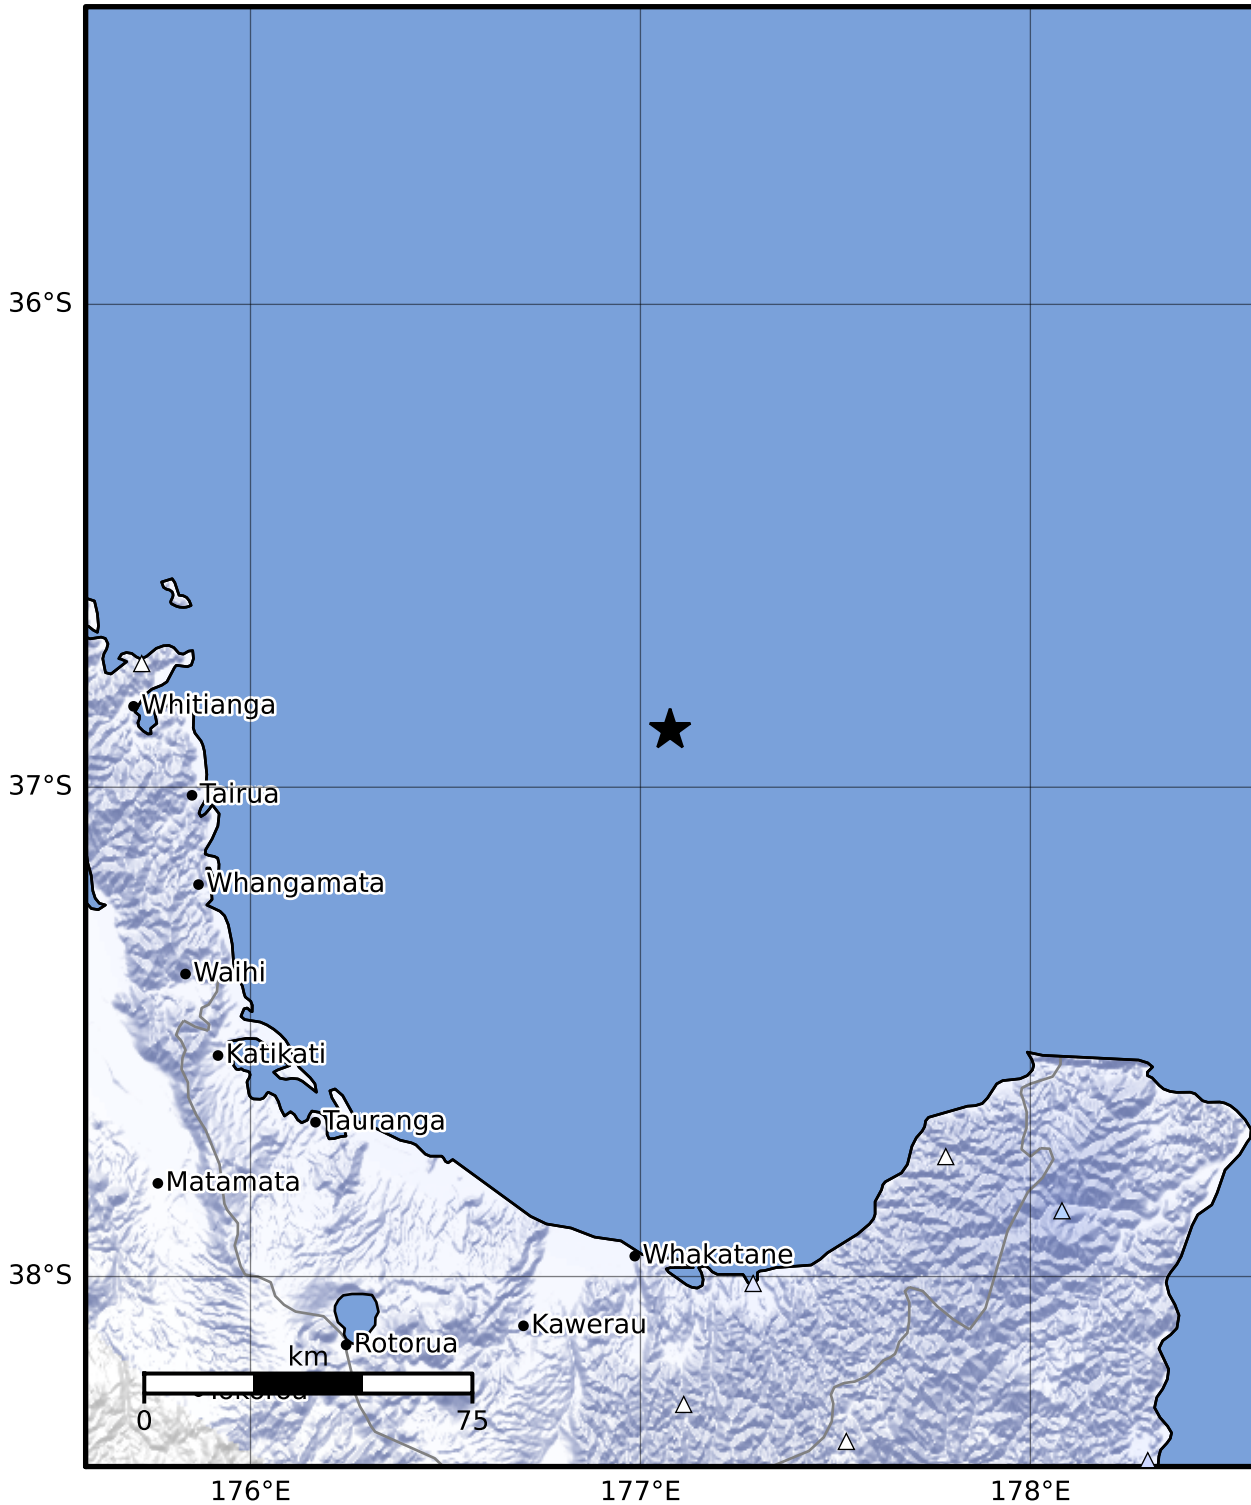

Macroseismic Intensity Map GNS Science

ShakeMap: Raukumara Plain

Oct 26, 2023 03:21:53 UTC M3.7 S36.88 E177.08 Depth: 231.1km ID:2023p805783

SHAKING	Not felt	Weak	Light	Moderate	Strong	Very strong	Severe	Violent	Extreme
DAMAGE	None	None	None	Very light	Light	Moderate	Moderate/heavy	Heavy	Very heavy
PGA(%g)	<0.0464	0.29	1.63	5.16	12.5	22.4	40.2	72.2	>129
PGV(cm/s)	<0.0215	0.125	1.04	4.31	14.5	26.4	48.3	88.4	>162
INTENSITY	I	II-III	IV	V	VI	VII	VIII	IX	X+

Scale based on Moratalla et al.(2021) and Worden et al.(2012) Version 10: Processed 2023-10-26T04:36:19Z

△ Seismic Instrument ○ Reported Intensity

★ Epicenter