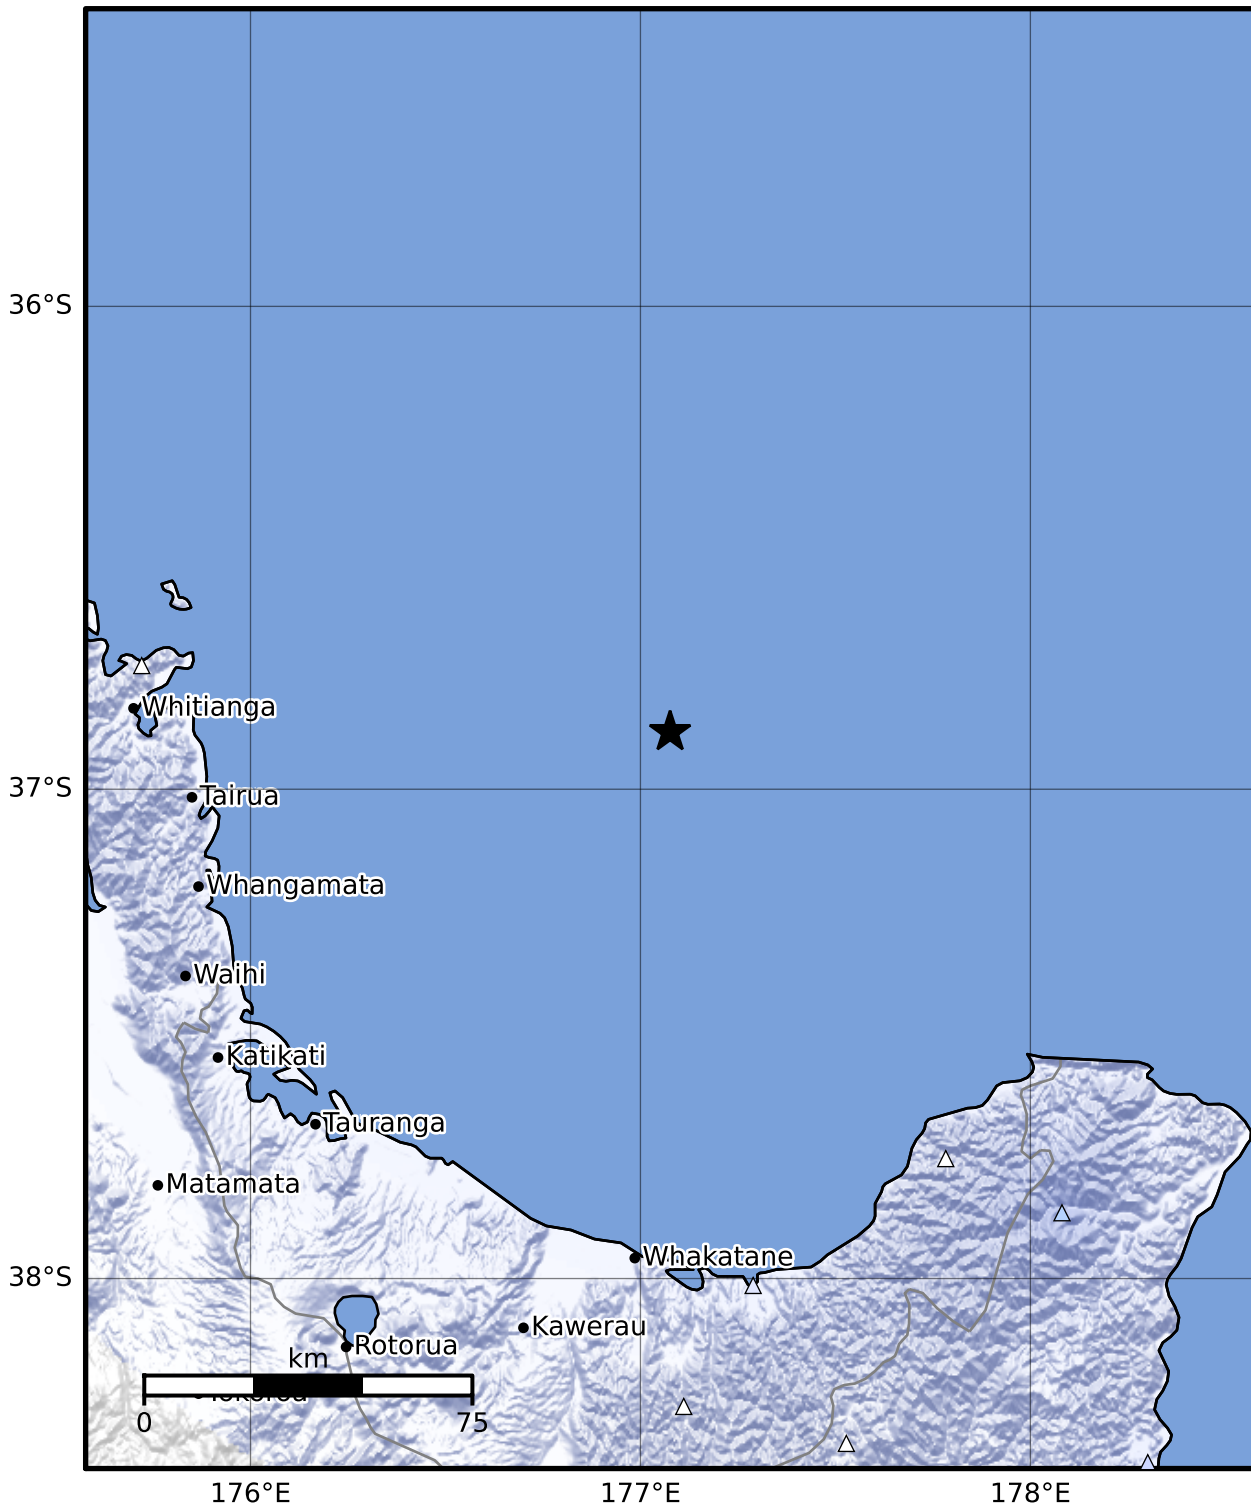

Macroseismic Intensity Map GNS Science

ShakeMap: Raukumara Plain

Oct 26, 2023 03:21:53 UTC M3.7 S36.88 E177.08 Depth: 231.1km ID:2023p805783

SHAKING	Not felt	Weak	Light	Moderate	Strong	Very strong	Severe	Violent	Extreme
DAMAGE	None	None	None	Very light	Light	Moderate	Moderate/heavy	Heavy	Very heavy
PGA(%g)	<0.0464	0.29	1.63	5.16	12.5	22.4	40.2	72.2	>129
PGV(cm/s)	<0.0215	0.125	1.04	4.31	14.5	26.4	48.3	88.4	>162
INTENSITY	I	II-III	IV	V	VI	VII	VIII	IX	X+

Scale based on Moratalla et al.(2021) and Worden et al.(2012) Version 9: Processed 2023-10-26T04:42:41Z

△ Seismic Instrument ○ Reported Intensity

★ Epicenter