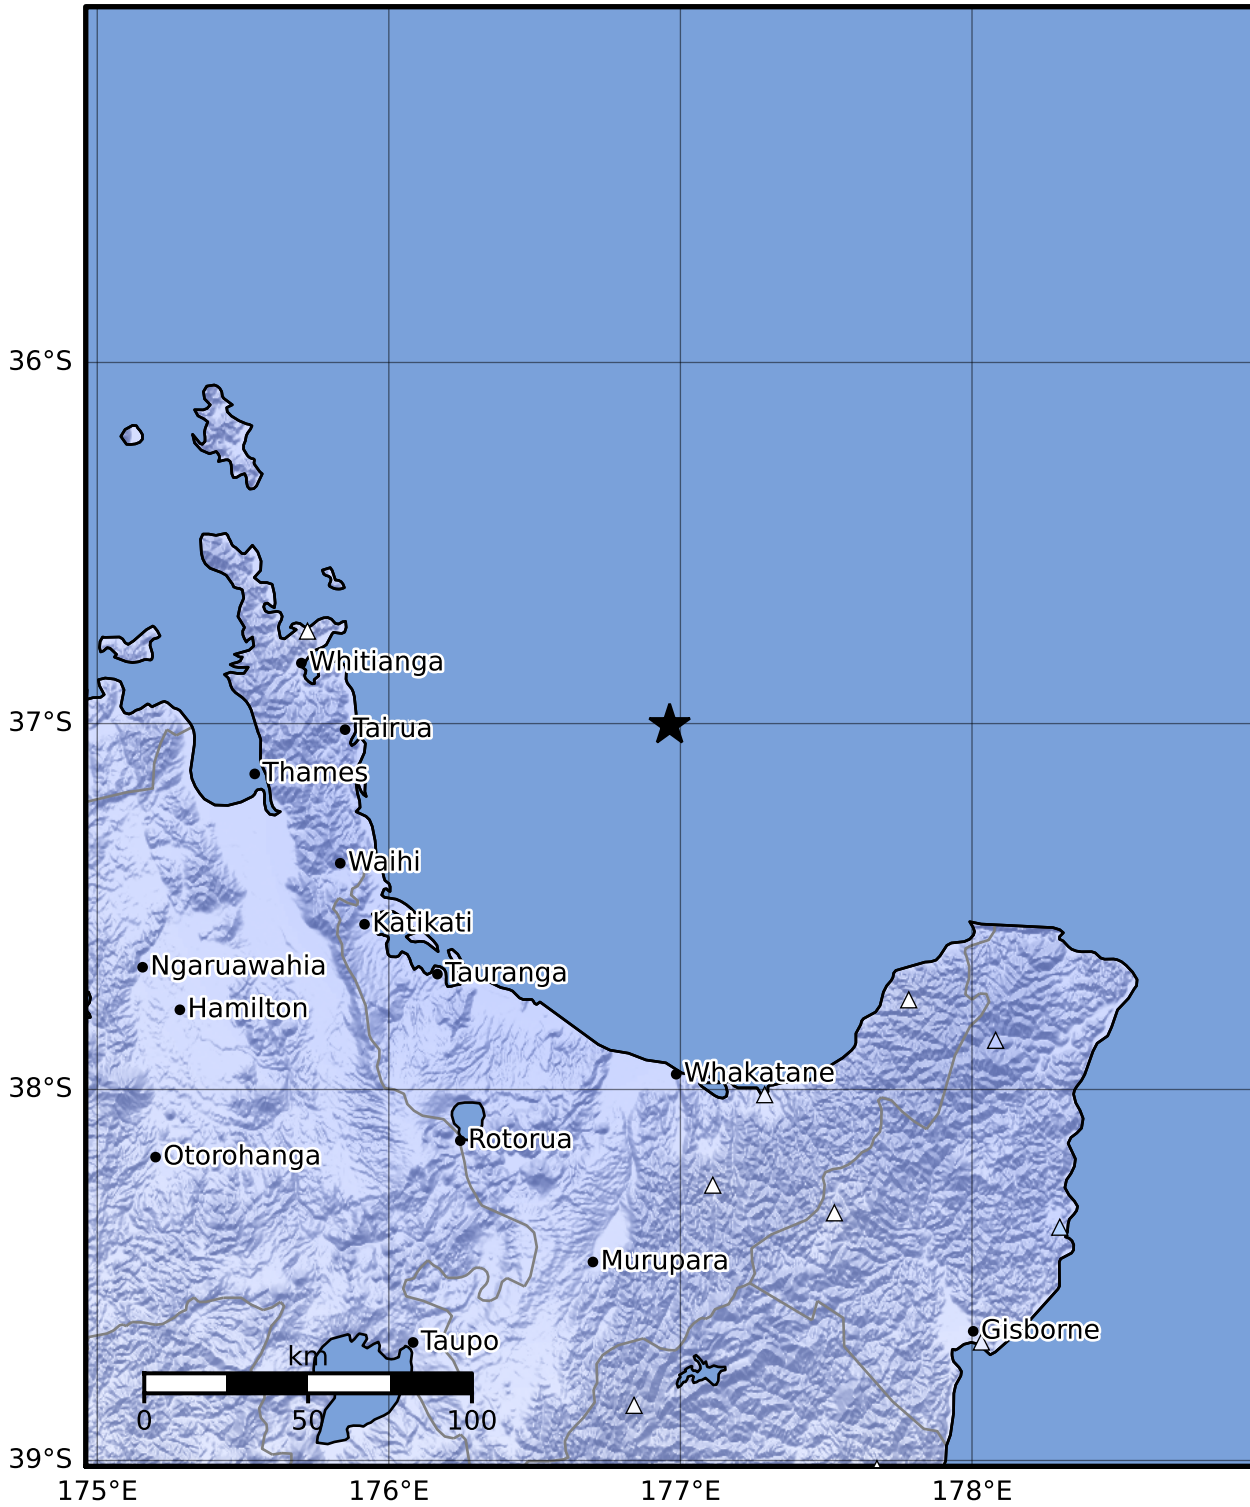

Macroseismic Intensity Map GNS Science

ShakeMap: Raukumara Plain

Oct 26, 2023 03:21:56 UTC M4.3 S37.00 E176.96 Depth: 203.0km ID:2023p805783

SHAKING	Not felt	Weak	Light	Moderate	Strong	Very strong	Severe	Violent	Extreme
DAMAGE	None	None	None	Very light	Light	Moderate	Moderate/heavy	Heavy	Very heavy
PGA(%g)	<0.0464	0.29	1.63	5.16	12.5	22.4	40.2	72.2	>129
PGV(cm/s)	<0.0215	0.125	1.04	4.31	14.5	26.4	48.3	88.4	>162
INTENSITY	I	II-III	IV	V	VI	VII	VIII	IX	X+

Scale based on Moratalla et al.(2021) and Worden et al.(2012) Version 9: Processed 2023-10-26T04:55:41Z

△ Seismic Instrument ○ Reported Intensity ★ Epicenter