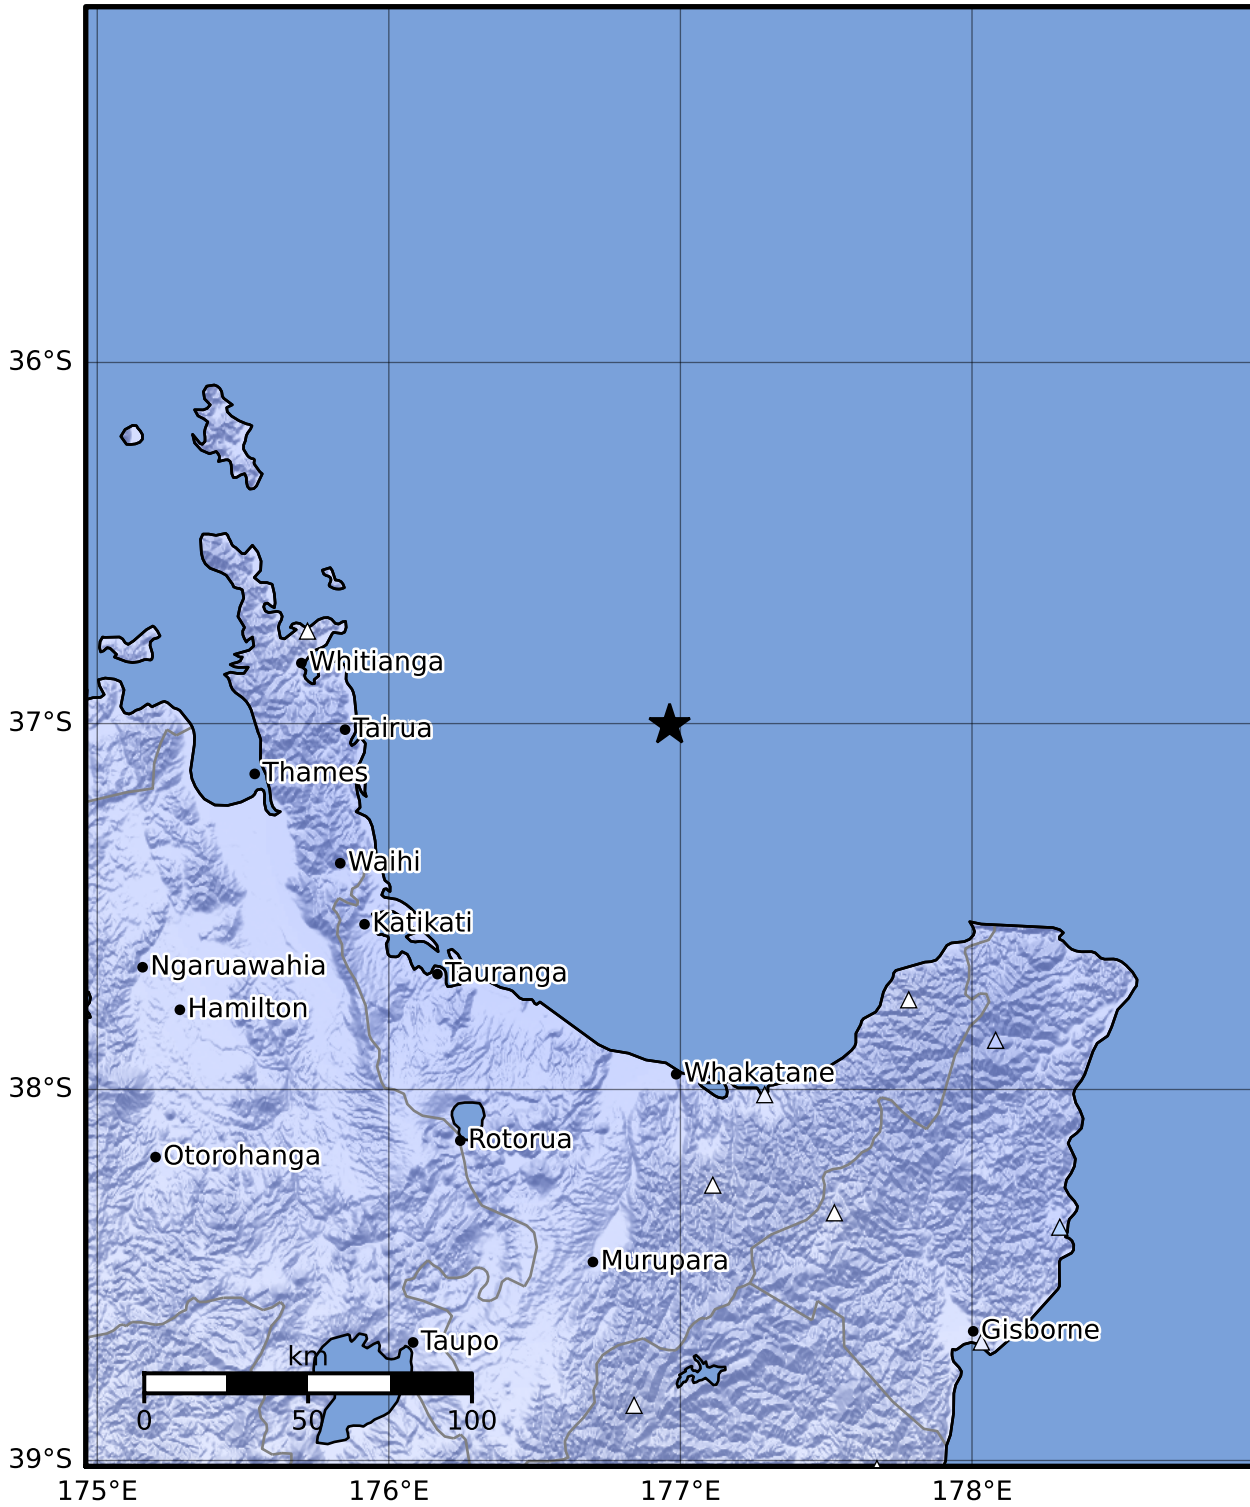

Macroseismic Intensity Map GNS Science

ShakeMap: Raukumara Plain

Oct 26, 2023 03:21:56 UTC M4.3 S37.00 E176.96 Depth: 203.0km ID:2023p805783

SHAKING	Not felt	Weak	Light	Moderate	Strong	Very strong	Severe	Violent	Extreme
DAMAGE	None	None	None	Very light	Light	Moderate	Moderate/heavy	Heavy	Very heavy
PGA(%g)	<0.0464	0.29	1.63	5.16	12.5	22.4	40.2	72.2	>129
PGV(cm/s)	<0.0215	0.125	1.04	4.31	14.5	26.4	48.3	88.4	>162
INTENSITY	I	II-III	IV	V	VI	VII	VIII	IX	X+

Scale based on Moratalla et al.(2021) and Worden et al.(2012) Version 9: Processed 2023-10-26T06:22:48Z

△ Seismic Instrument ○ Reported Intensity ★ Epicenter