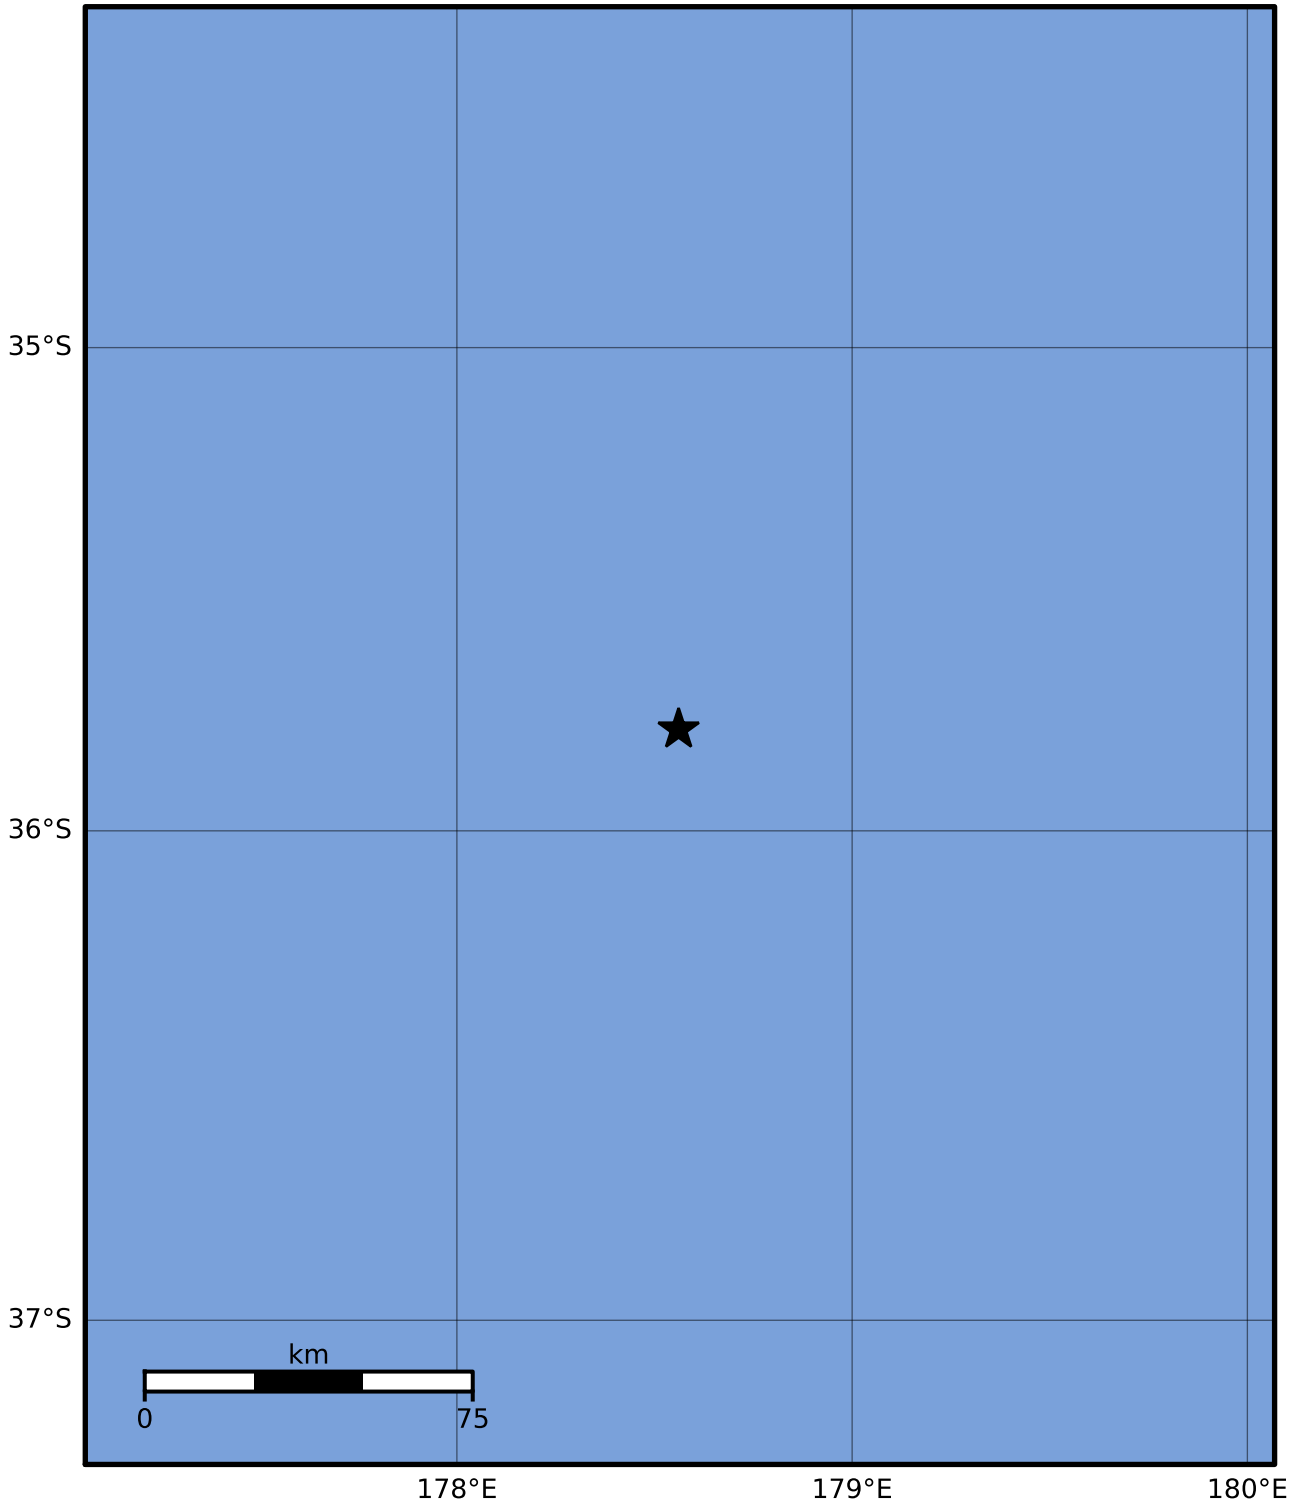

Macroseismic Intensity Map GNS Science

ShakeMap: Raukumara Plain

Oct 29, 2023 00:58:45 UTC M3.4 S35.79 E178.56 Depth: 172.6km ID:2023p813624

SHAKING	Not felt	Weak	Light	Moderate	Strong	Very strong	Severe	Violent	Extreme
DAMAGE	None	None	None	Very light	Light	Moderate	Moderate/heavy	Heavy	Very heavy
PGA(%g)	<0.0464	0.29	1.63	5.16	12.5	22.4	40.2	72.2	>129
PGV(cm/s)	<0.0215	0.125	1.04	4.31	14.5	26.4	48.3	88.4	>162
INTENSITY	I	II-III	IV	V	VI	VII	VIII	IX	X+

Scale based on Moratalla et al.(2021) and Worden et al.(2012) Version 3: Processed 2023-10-29T01:15:30Z

△ Seismic Instrument ○ Reported Intensity

★ Epicenter