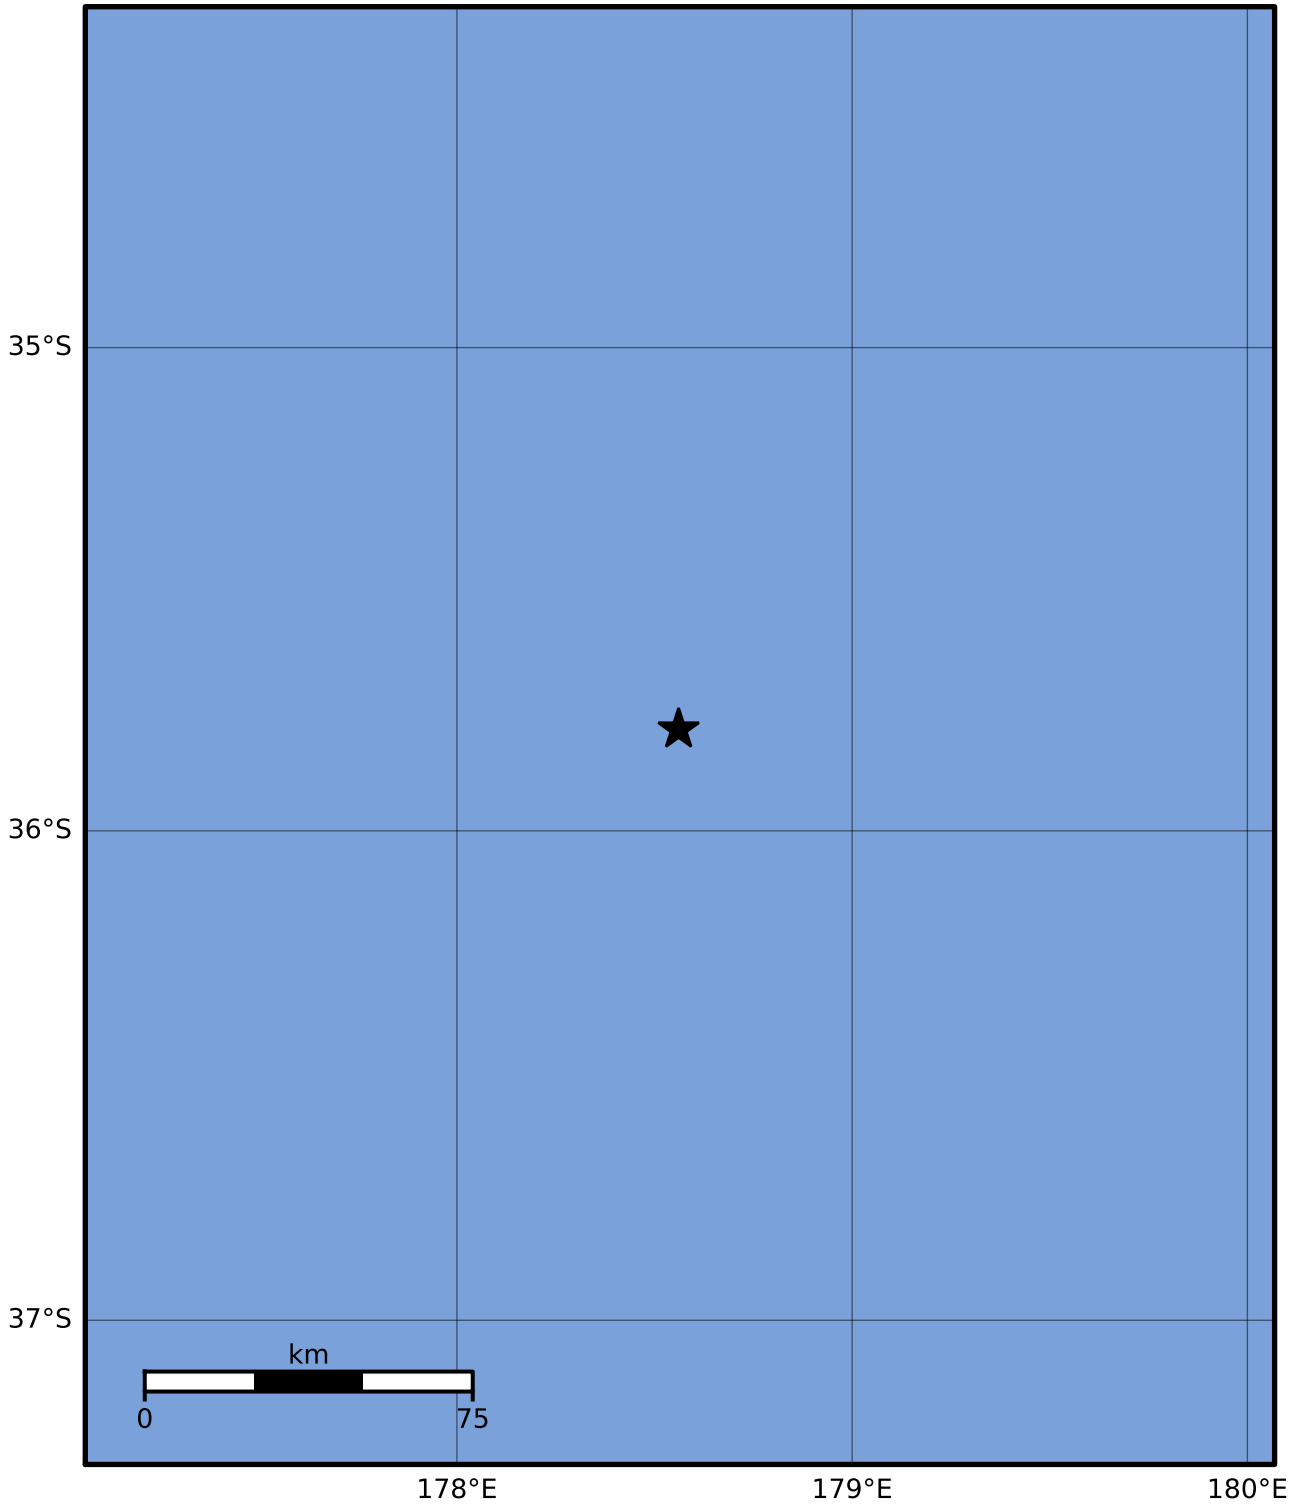

Macroseismic Intensity Map GNS Science

ShakeMap: Raukumara Plain

Oct 29, 2023 00:58:45 UTC M3.4 S35.79 E178.56 Depth: 172.6km ID:2023p813624

SHAKING	Not felt	Weak	Light	Moderate	Strong	Very strong	Severe	Violent	Extreme
DAMAGE	None	None	None	Very light	Light	Moderate	Moderate/heavy	Heavy	Very heavy
PGA(%g)	<0.0464	0.29	1.63	5.16	12.5	22.4	40.2	72.2	>129
PGV(cm/s)	<0.0215	0.125	1.04	4.31	14.5	26.4	48.3	88.4	>162
INTENSITY	I	II-III	IV	V	VI	VII	VIII	IX	X+

Scale based on Moratalla et al.(2021) and Worden et al.(2012) Version 5: Processed 2023-10-29T01:29:34Z

△ Seismic Instrument ○ Reported Intensity

★ Epicenter