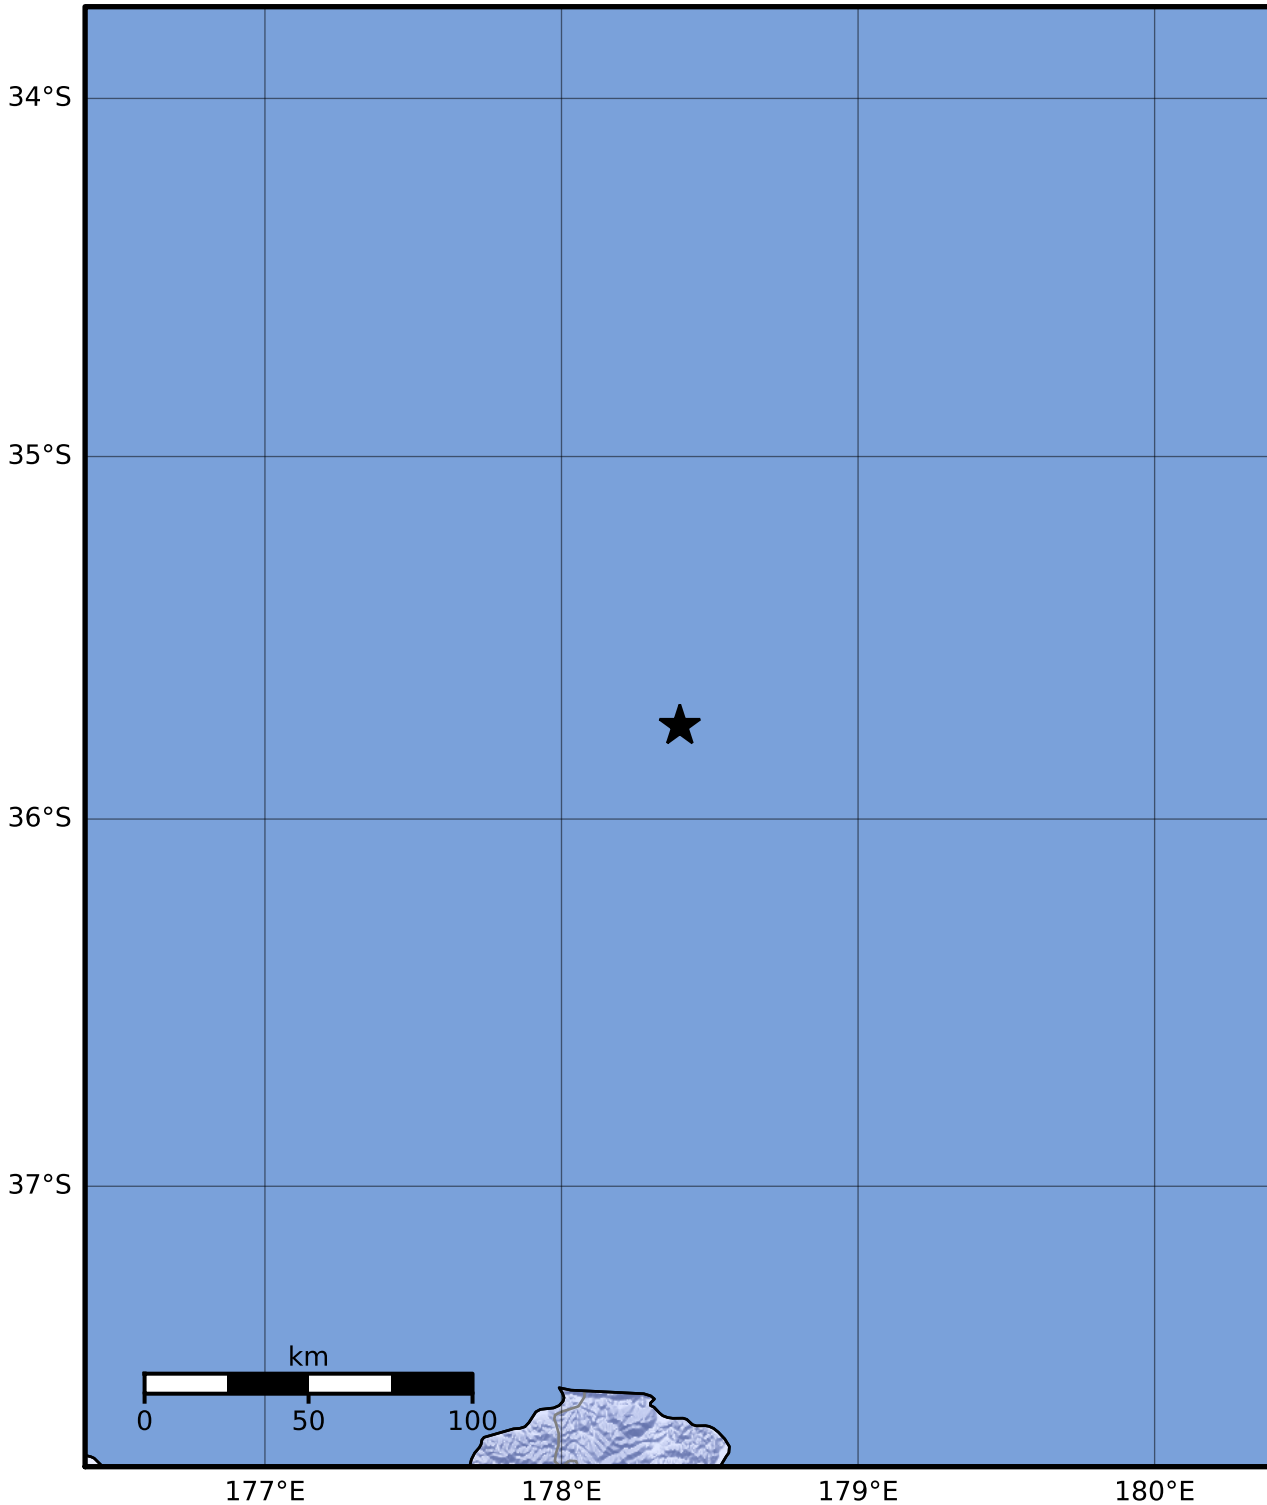

Macroseismic Intensity Map GNS Science

ShakeMap: Raukumara Plain

Nov 03, 2023 03:16:05 UTC M4.1 S35.74 E178.40 Depth: 154.4km ID:2023p827395

SHAKING	Not felt	Weak	Light	Moderate	Strong	Very strong	Severe	Violent	Extreme
DAMAGE	None	None	None	Very light	Light	Moderate	Moderate/heavy	Heavy	Very heavy
PGA(%g)	<0.0464	0.29	1.63	5.16	12.5	22.4	40.2	72.2	>129
PGV(cm/s)	<0.0215	0.125	1.04	4.31	14.5	26.4	48.3	88.4	>162
INTENSITY	I	II-III	IV	V	VI	VII	VIII	IX	X+

Scale based on Moratalla et al.(2021) and Worden et al.(2012) Version 1: Processed 2023-11-03T03:20:17Z

△ Seismic Instrument ○ Reported Intensity

★ Epicenter