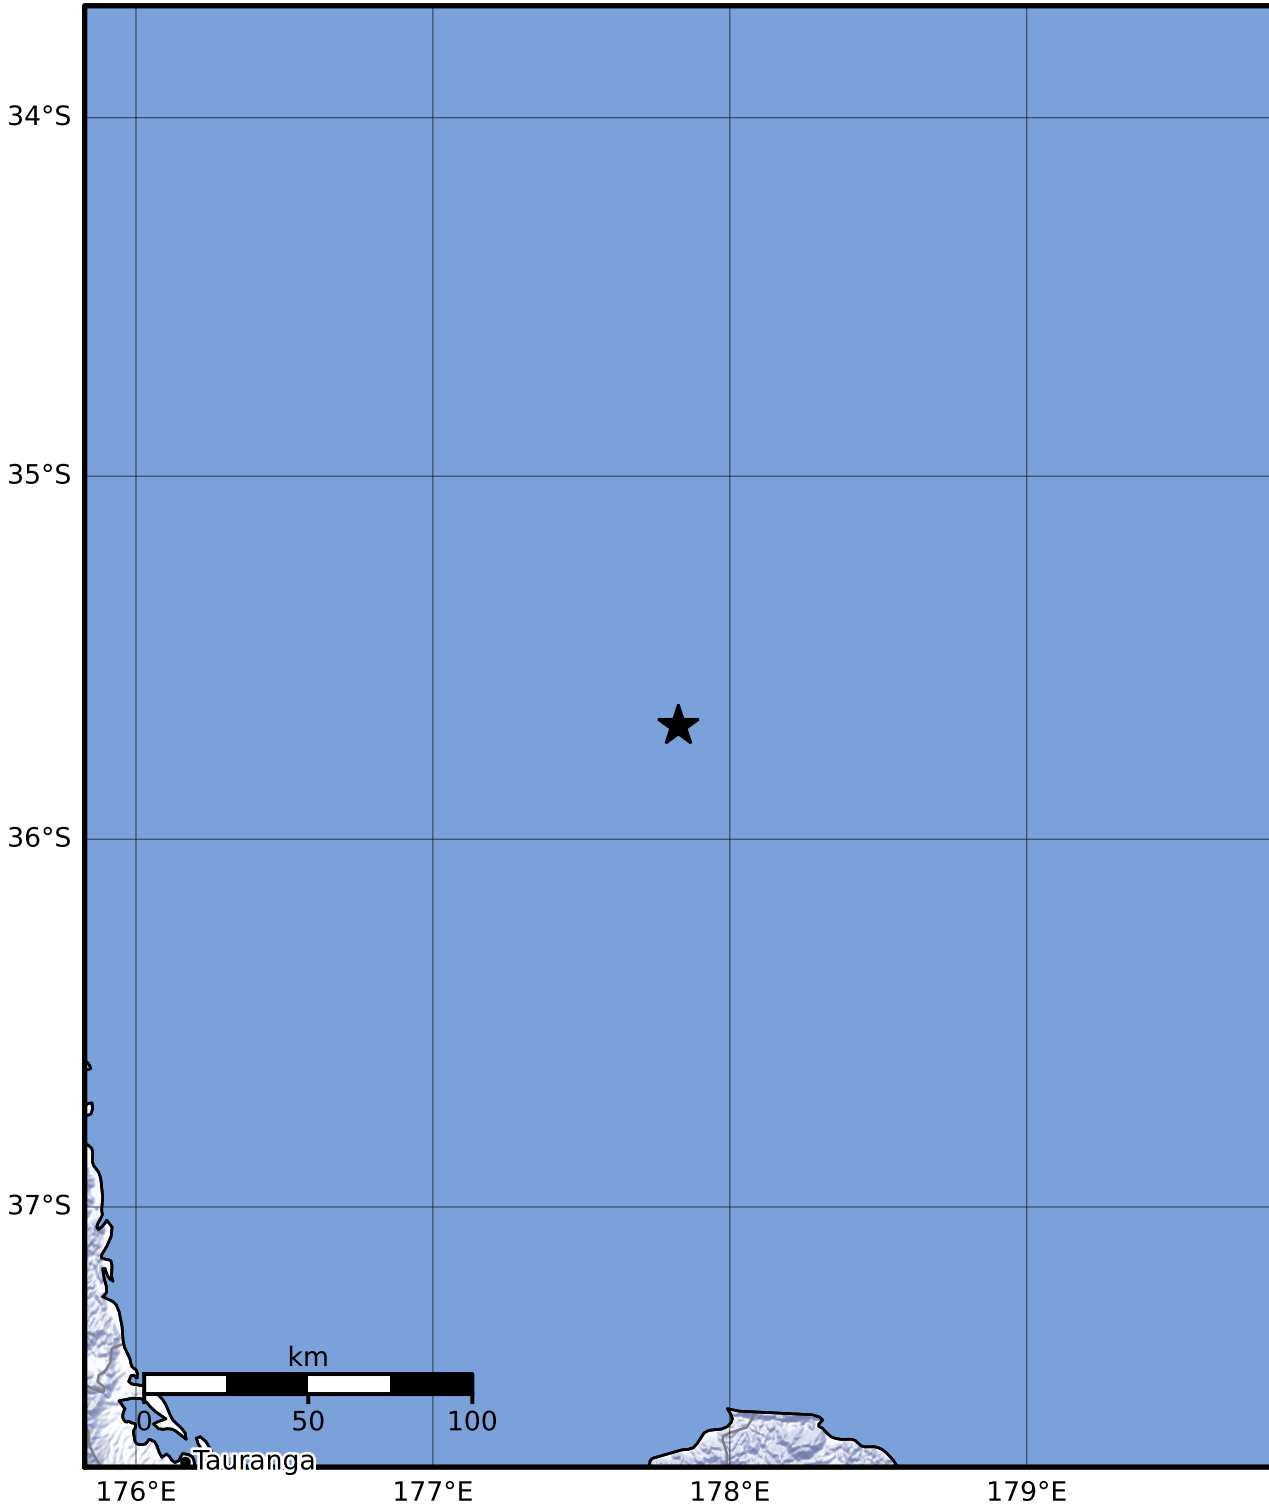

Macroseismic Intensity Map GNS Science

ShakeMap: Raukumara Plain

Nov 10, 2023 07:43:54 UTC M4.1 S35.69 E177.83 Depth: 298.8km ID:2023p846817

SHAKING	Not felt	Weak	Light	Moderate	Strong	Very strong	Severe	Violent	Extreme
DAMAGE	None	None	None	Very light	Light	Moderate	Moderate/heavy	Heavy	Very heavy
PGA(%g)	<0.0464	0.29	1.63	5.16	12.5	22.4	40.2	72.2	>129
PGV(cm/s)	<0.0215	0.125	1.04	4.31	14.5	26.4	48.3	88.4	>162
INTENSITY	I	II-III	IV	V	VI	VII	VIII	IX	X+

Scale based on Moratalla et al.(2021) and Worden et al.(2012) Version 2: Processed 2023-11-10T07:55:38Z

△ Seismic Instrument ○ Reported Intensity

★ Epicenter