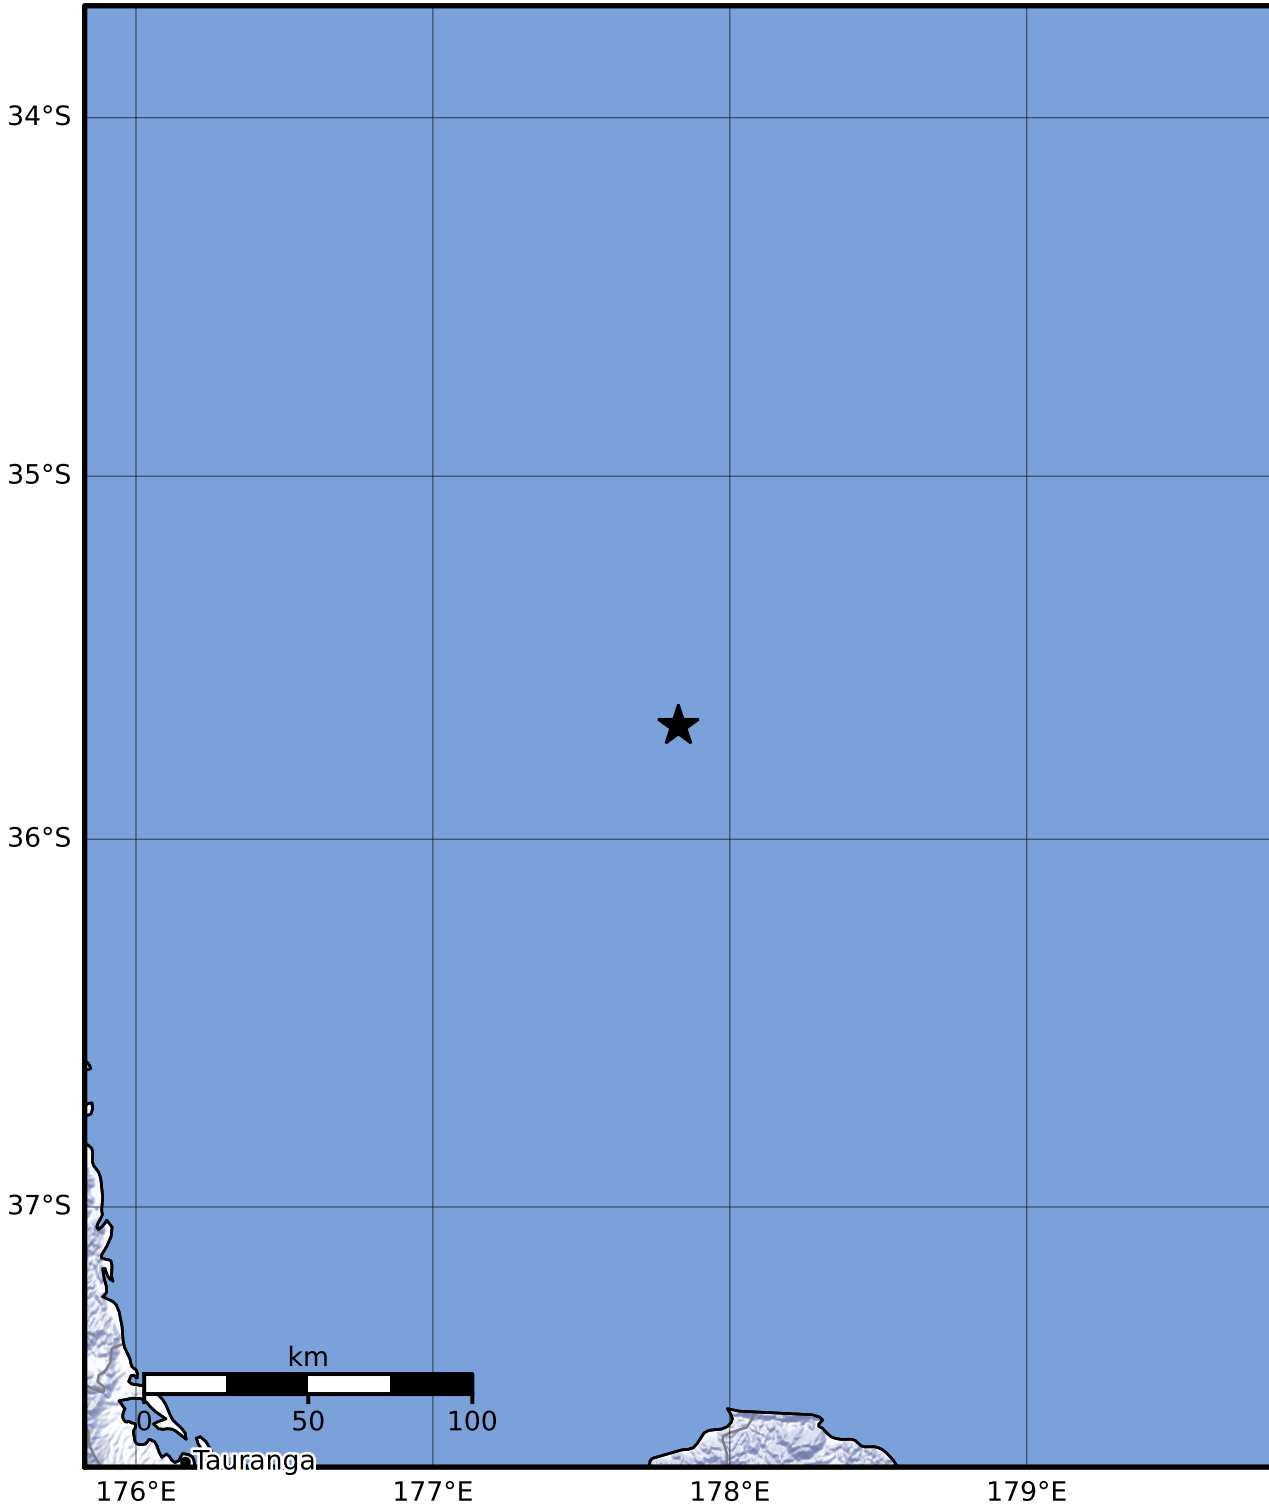

Macroseismic Intensity Map GNS Science

ShakeMap: Raukumara Plain

Nov 10, 2023 07:43:54 UTC M4.1 S35.69 E177.83 Depth: 298.8km ID:2023p846817

SHAKING	Not felt	Weak	Light	Moderate	Strong	Very strong	Severe	Violent	Extreme
DAMAGE	None	None	None	Very light	Light	Moderate	Moderate/heavy	Heavy	Very heavy
PGA(%g)	<0.0464	0.29	1.63	5.16	12.5	22.4	40.2	72.2	>129
PGV(cm/s)	<0.0215	0.125	1.04	4.31	14.5	26.4	48.3	88.4	>162
INTENSITY	I	II-III	IV	V	VI	VII	VIII	IX	X+

Scale based on Moratalla et al.(2021) and Worden et al.(2012) Version 3: Processed 2023-11-10T08:02:07Z

△ Seismic Instrument ○ Reported Intensity

★ Epicenter