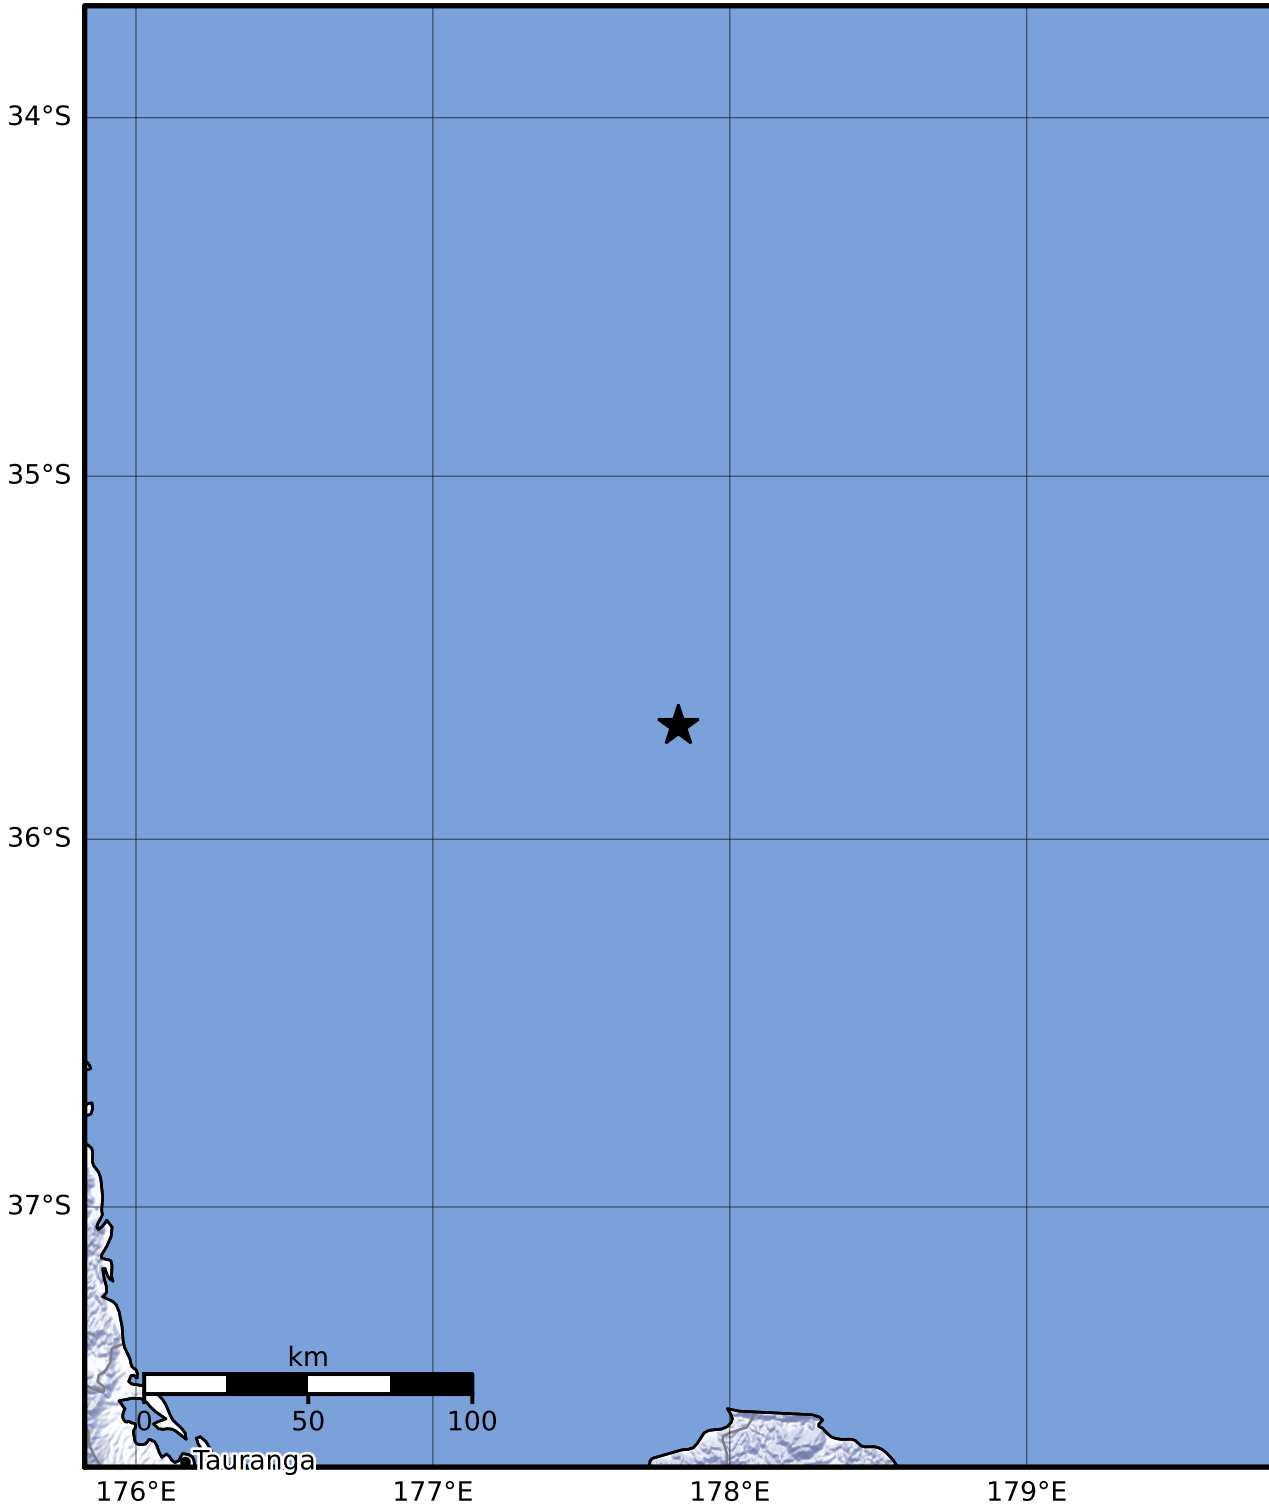

Macroseismic Intensity Map GNS Science

ShakeMap: Raukumara Plain

Nov 10, 2023 07:43:54 UTC M4.1 S35.69 E177.83 Depth: 298.8km ID:2023p846817

SHAKING	Not felt	Weak	Light	Moderate	Strong	Very strong	Severe	Violent	Extreme
DAMAGE	None	None	None	Very light	Light	Moderate	Moderate/heavy	Heavy	Very heavy
PGA(%g)	<0.0464	0.29	1.63	5.16	12.5	22.4	40.2	72.2	>129
PGV(cm/s)	<0.0215	0.125	1.04	4.31	14.5	26.4	48.3	88.4	>162
INTENSITY	I	II-III	IV	V	VI	VII	VIII	IX	X+

Scale based on Moratalla et al.(2021) and Worden et al.(2012) Version 4: Processed 2023-11-10T08:08:40Z

△ Seismic Instrument ○ Reported Intensity

★ Epicenter