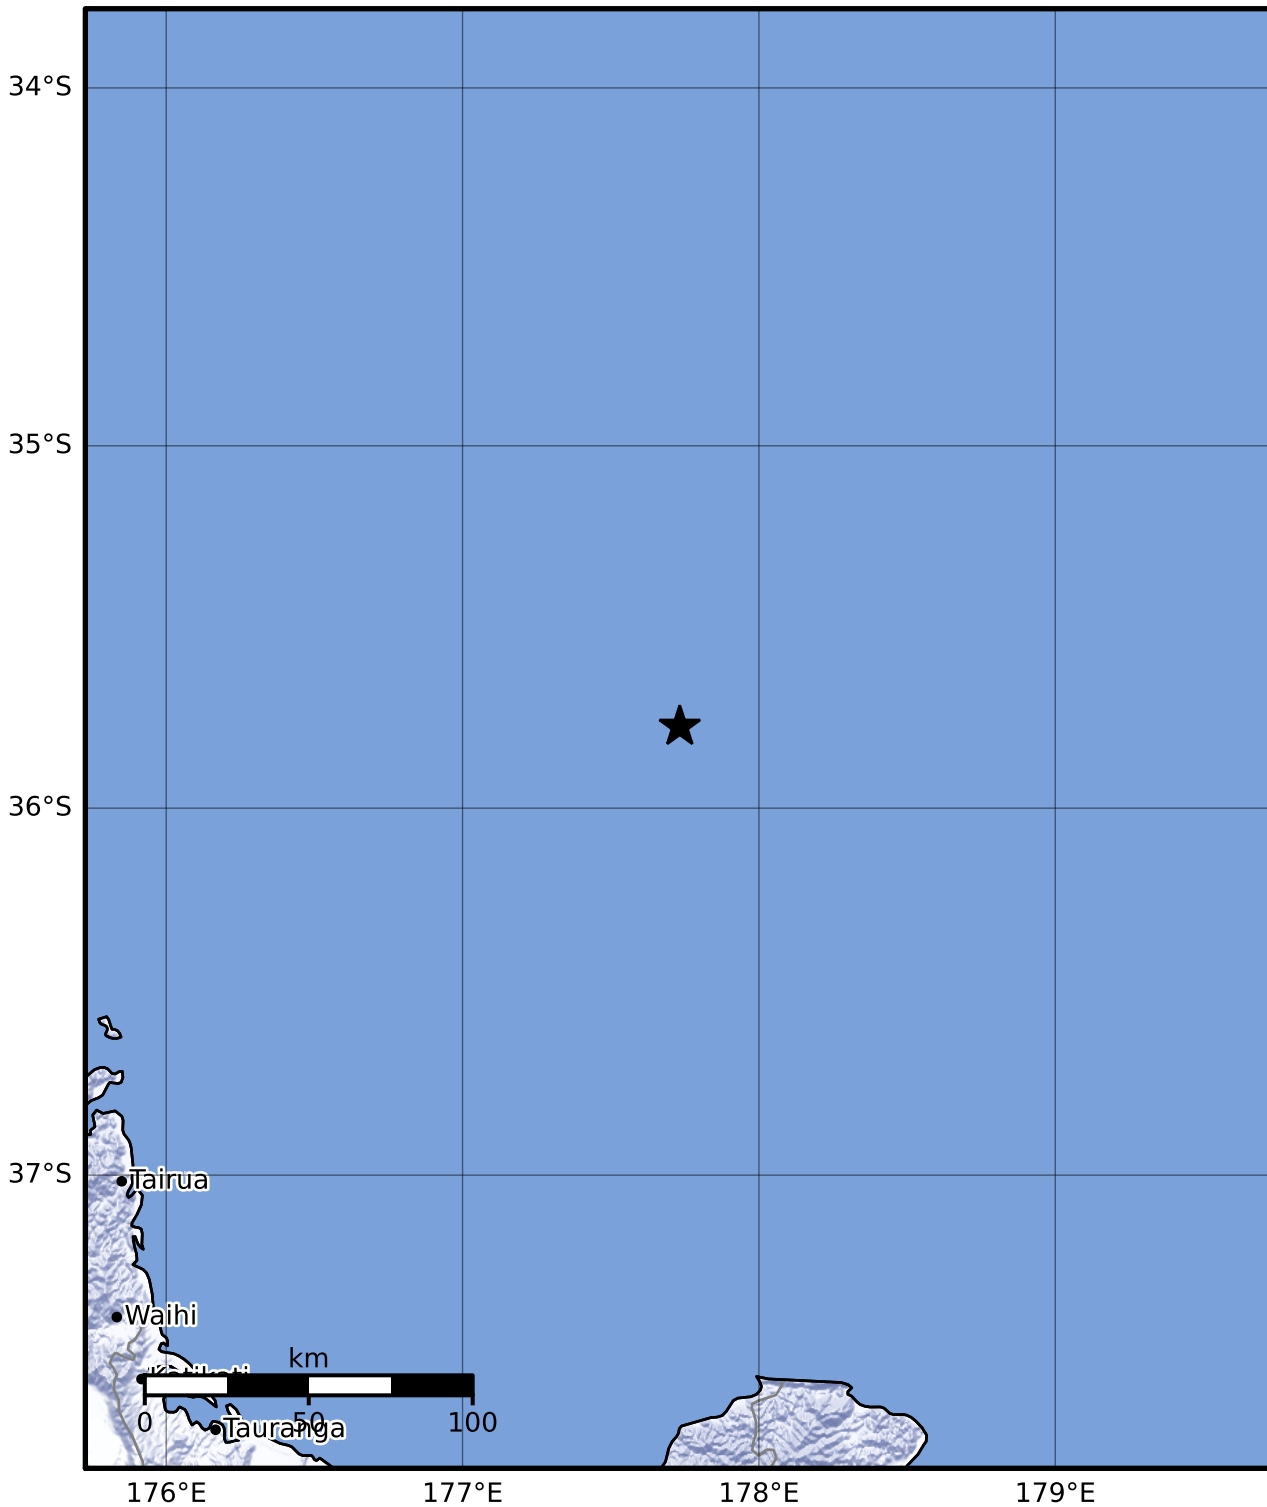

Macroseismic Intensity Map GNS Science

ShakeMap: Raukumara Plain

Nov 10, 2023 07:43:55 UTC M4.1 S35.78 E177.73 Depth: 294.2km ID:2023p846817

SHAKING	Not felt	Weak	Light	Moderate	Strong	Very strong	Severe	Violent	Extreme
DAMAGE	None	None	None	Very light	Light	Moderate	Moderate/heavy	Heavy	Very heavy
PGA(%g)	<0.0464	0.29	1.63	5.16	12.5	22.4	40.2	72.2	>129
PGV(cm/s)	<0.0215	0.125	1.04	4.31	14.5	26.4	48.3	88.4	>162
INTENSITY	I	II-III	IV	V	VI	VII	VIII	IX	X+

Scale based on Moratalla et al.(2021) and Worden et al.(2012) Version 6: Processed 2023-11-10T08:21:44Z

△ Seismic Instrument ○ Reported Intensity

★ Epicenter