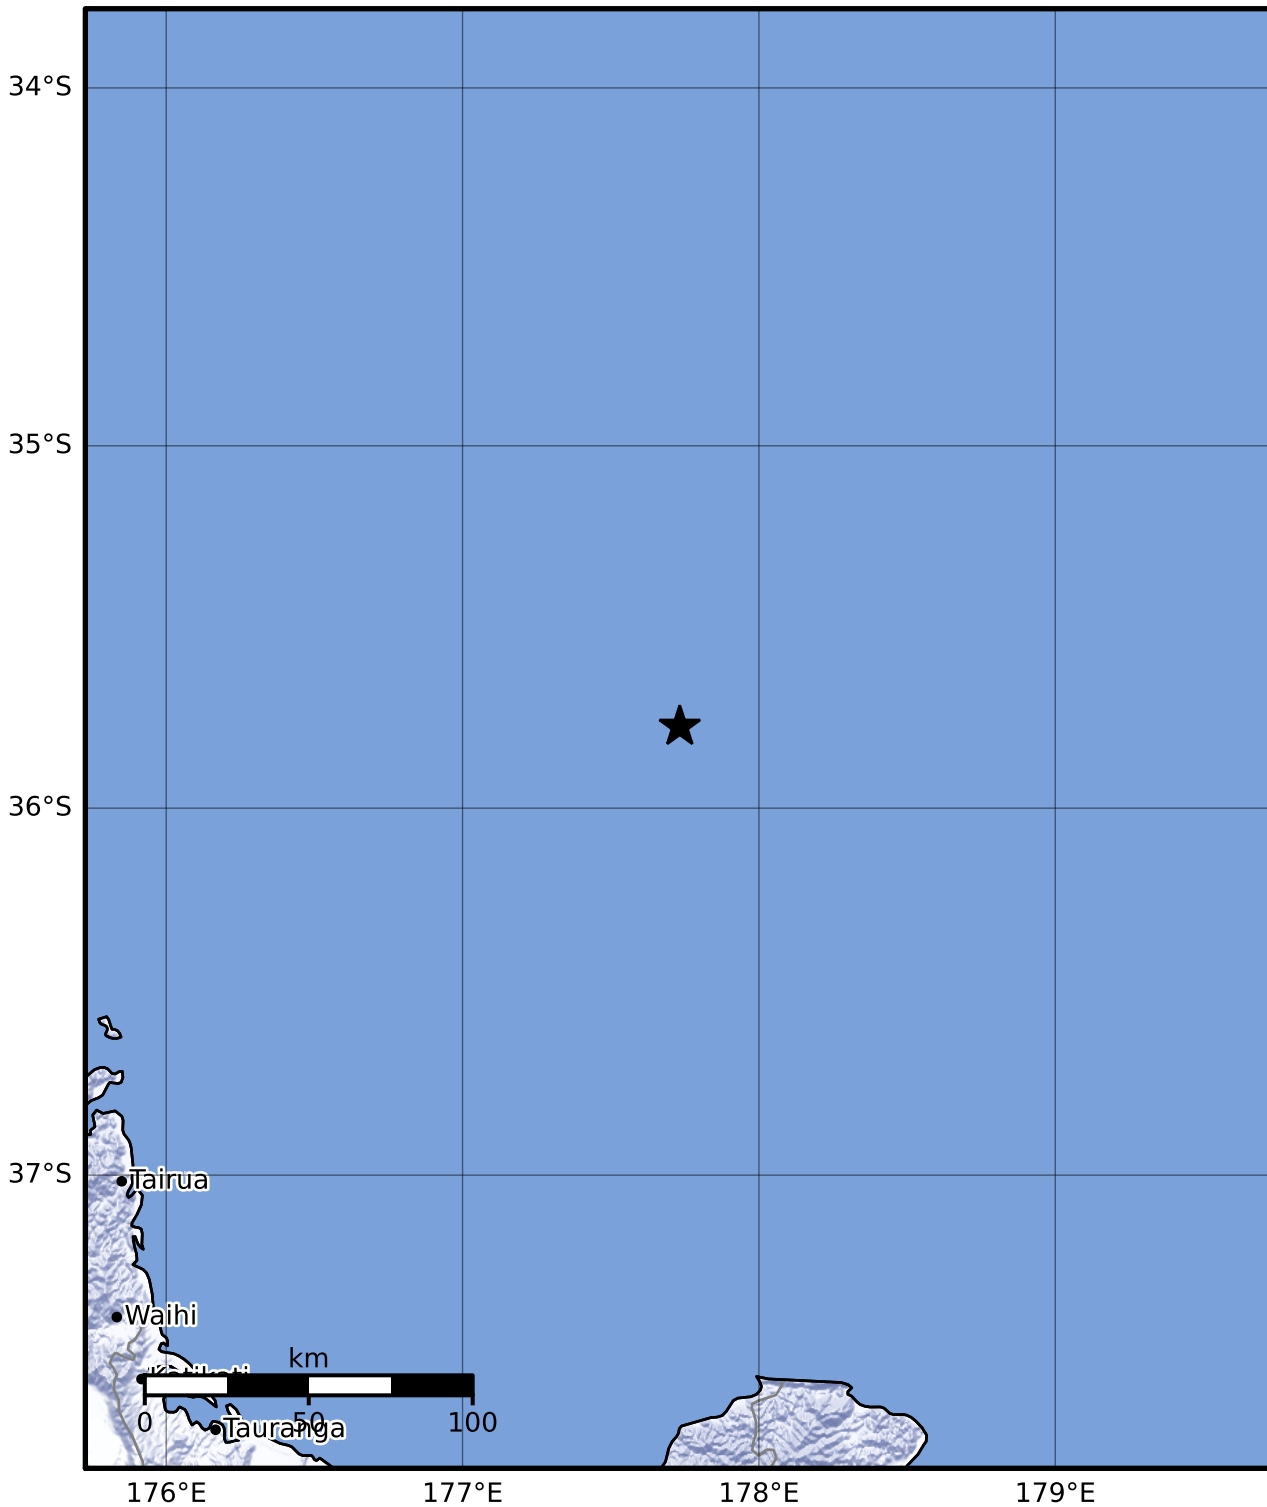

Macroseismic Intensity Map GNS Science

ShakeMap: Raukumara Plain

Nov 10, 2023 07:43:55 UTC M4.1 S35.78 E177.73 Depth: 294.2km ID:2023p846817

SHAKING	Not felt	Weak	Light	Moderate	Strong	Very strong	Severe	Violent	Extreme
DAMAGE	None	None	None	Very light	Light	Moderate	Moderate/heavy	Heavy	Very heavy
PGA(%g)	<0.0464	0.29	1.63	5.16	12.5	22.4	40.2	72.2	>129
PGV(cm/s)	<0.0215	0.125	1.04	4.31	14.5	26.4	48.3	88.4	>162
INTENSITY	I	II-III	IV	V	VI	VII	VIII	IX	X+

Scale based on Moratalla et al.(2021) and Worden et al.(2012) Version 9: Processed 2023-11-10T09:45:22Z

△ Seismic Instrument ○ Reported Intensity

★ Epicenter