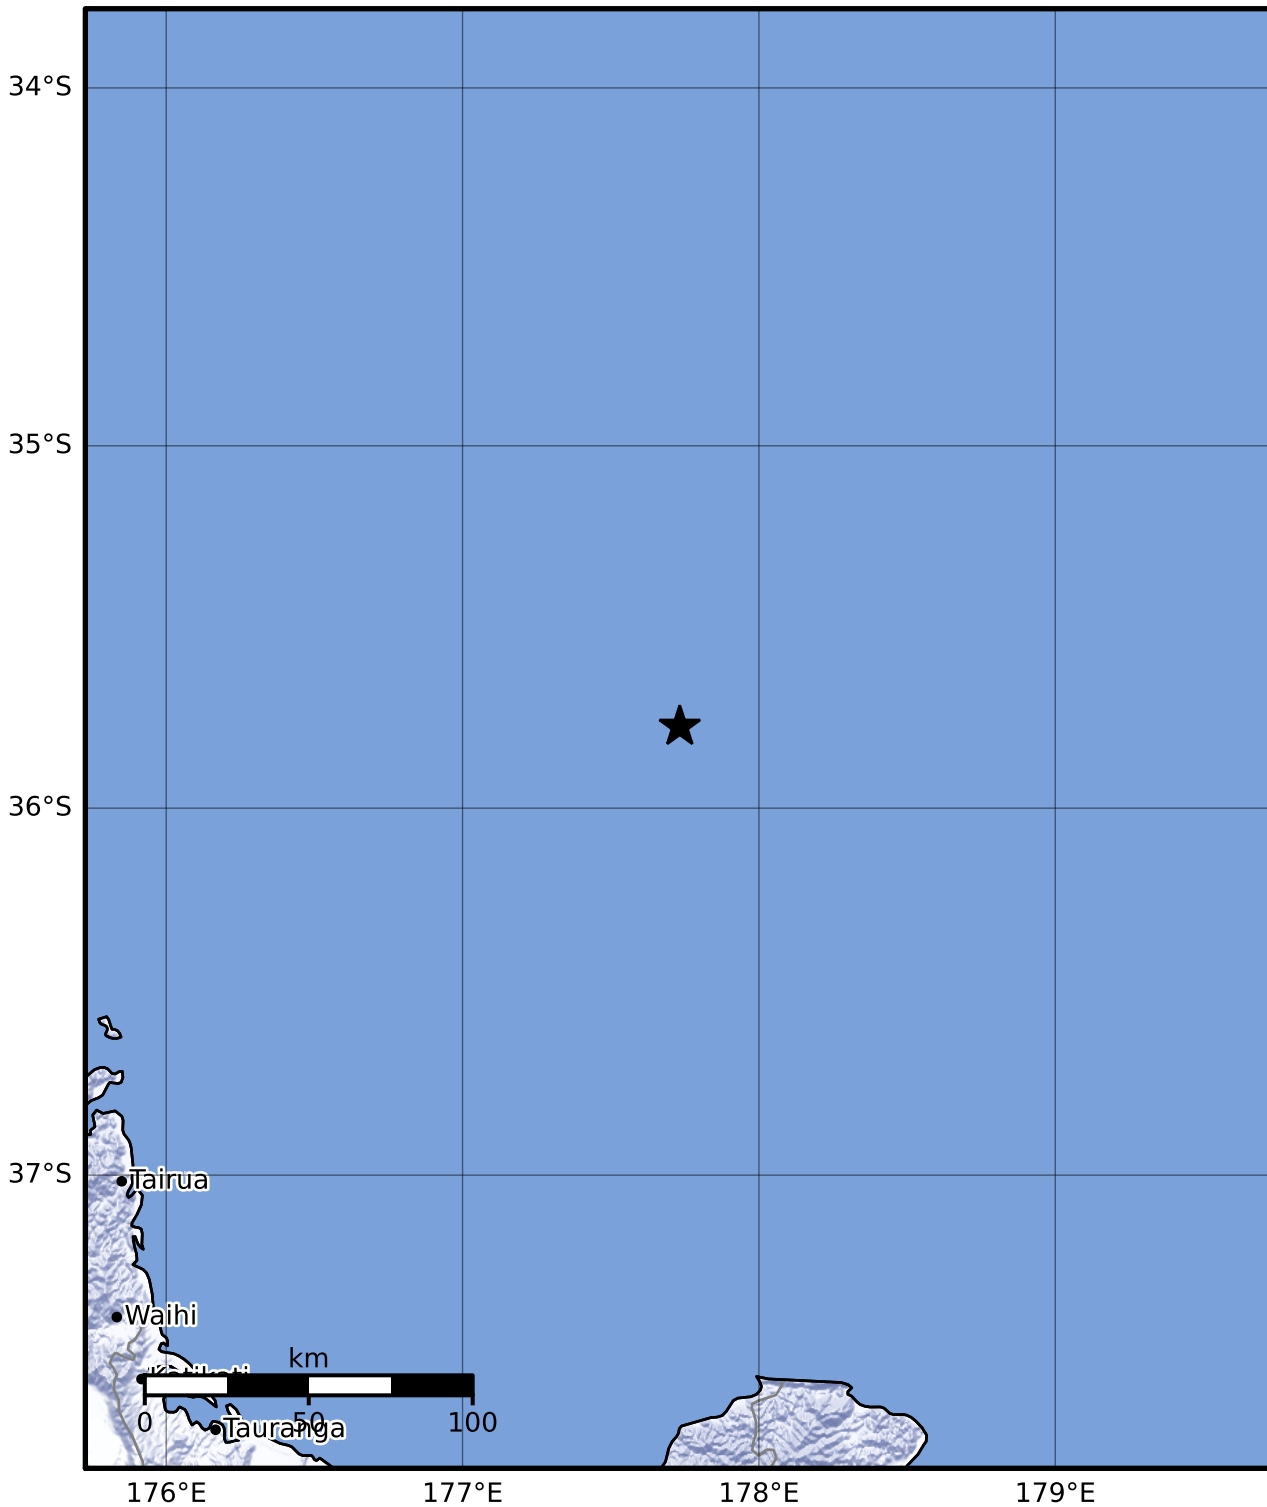

Macroseismic Intensity Map GNS Science

ShakeMap: Raukumara Plain

Nov 10, 2023 07:43:55 UTC M4.1 S35.78 E177.73 Depth: 294.2km ID:2023p846817

SHAKING	Not felt	Weak	Light	Moderate	Strong	Very strong	Severe	Violent	Extreme
DAMAGE	None	None	None	Very light	Light	Moderate	Moderate/heavy	Heavy	Very heavy
PGA(%g)	<0.0464	0.29	1.63	5.16	12.5	22.4	40.2	72.2	>129
PGV(cm/s)	<0.0215	0.125	1.04	4.31	14.5	26.4	48.3	88.4	>162
INTENSITY	I	II-III	IV	V	VI	VII	VIII	IX	X+

Scale based on Moratalla et al.(2021) and Worden et al.(2012) Version 12: Processed 2023-11-11T07:45:23Z

△ Seismic Instrument ○ Reported Intensity

★ Epicenter