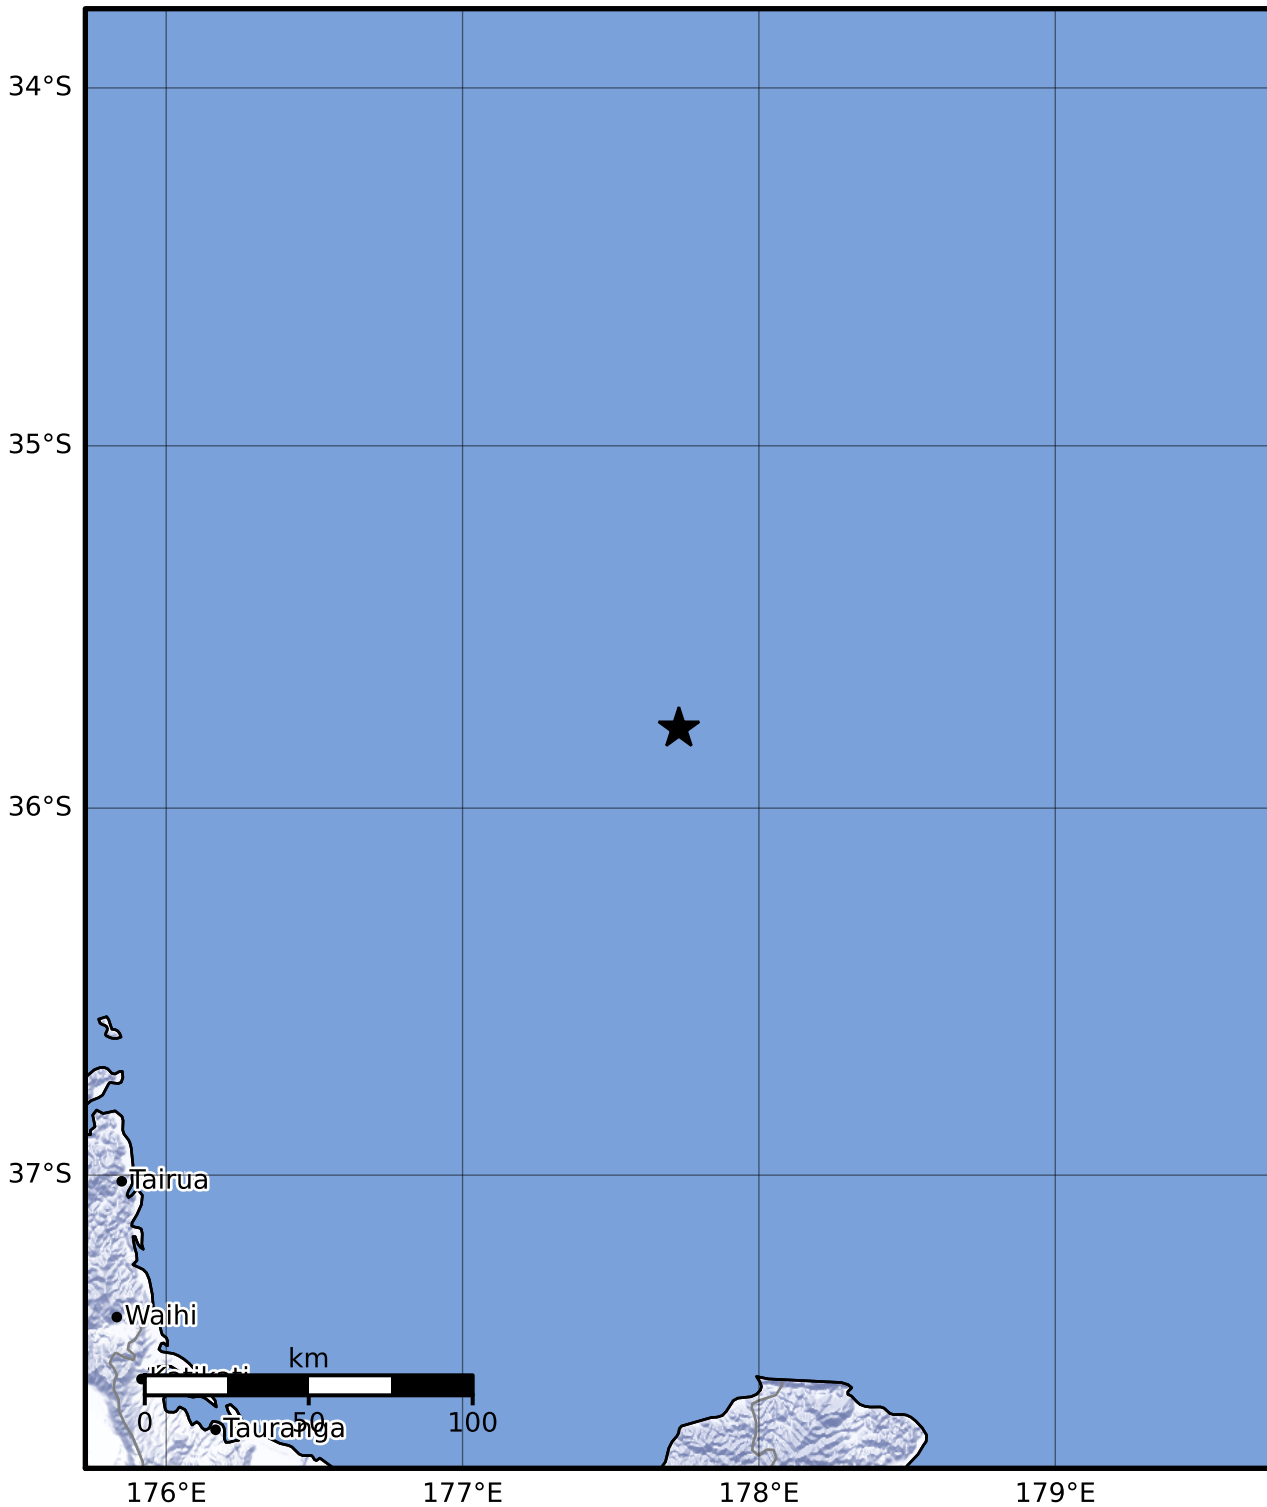

Macroseismic Intensity Map GNS Science

ShakeMap: Raukumara Plain

Nov 10, 2023 07:43:55 UTC M4.1 S35.78 E177.73 Depth: 294.9km ID:2023p846817

SHAKING	Not felt	Weak	Light	Moderate	Strong	Very strong	Severe	Violent	Extreme
DAMAGE	None	None	None	Very light	Light	Moderate	Moderate/heavy	Heavy	Very heavy
PGA(%g)	<0.0464	0.29	1.63	5.16	12.5	22.4	40.2	72.2	>129
PGV(cm/s)	<0.0215	0.125	1.04	4.31	14.5	26.4	48.3	88.4	>162
INTENSITY	I	II-III	IV	V	VI	VII	VIII	IX	X+

Scale based on Moratalla et al.(2021) and Worden et al.(2012) Version 13: Processed 2023-11-28T22:38:44Z

△ Seismic Instrument ○ Reported Intensity

★ Epicenter