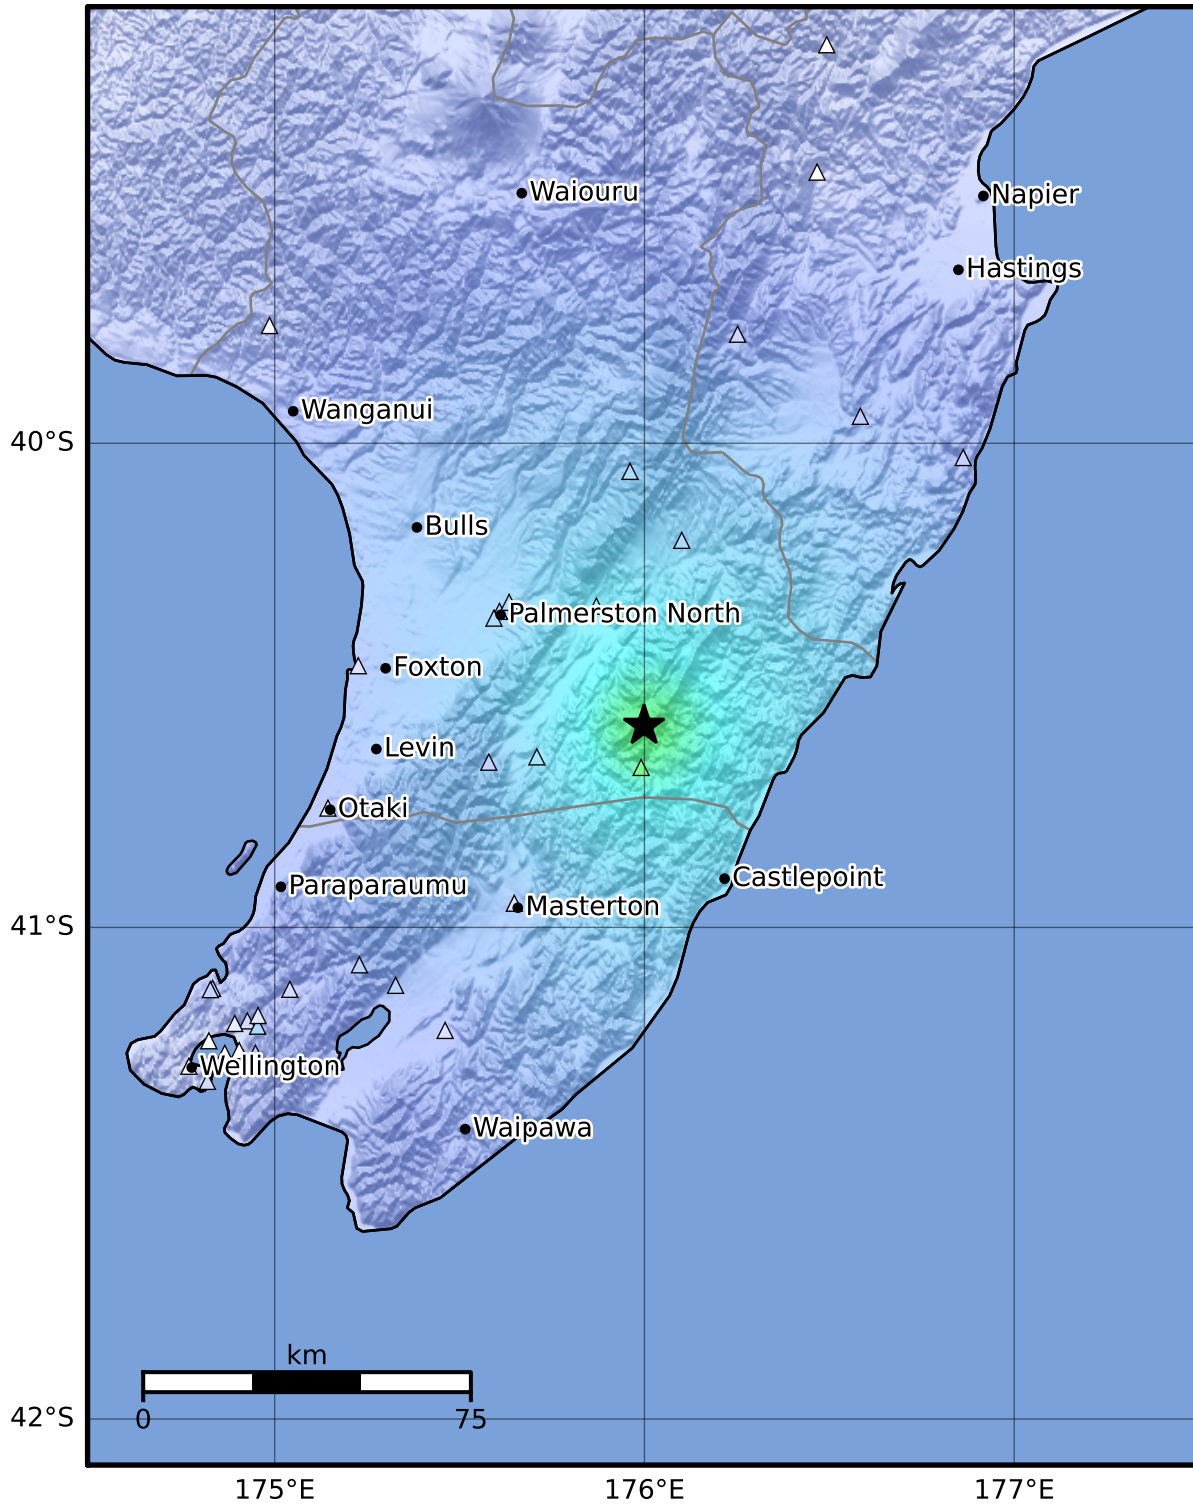

Macroseismic Intensity Map GNS Science

ShakeMap: Wairarapa

Nov 12, 2023 18:51:22 UTC M4.0 S40.59 E176.00 Depth: 8.0km ID:2023p853474

SHAKING	Not felt	Weak	Light	Moderate	Strong	Very strong	Severe	Violent	Extreme
DAMAGE	None	None	None	Very light	Light	Moderate	Moderate/heavy	Heavy	Very heavy
PGA(%g)	<0.0464	0.29	1.63	5.16	12.5	22.4	40.2	72.2	>129
PGV(cm/s)	<0.0215	0.125	1.04	4.31	14.5	26.4	48.3	88.4	>162
INTENSITY	I	II-III	IV	V	VI	VII	VIII	IX	X+

Scale based on Moratalla et al.(2021) and Worden et al.(2012) Version 3: Processed 2023-11-12T19:12:15Z

△ Seismic Instrument ○ Reported Intensity

★ Epicenter