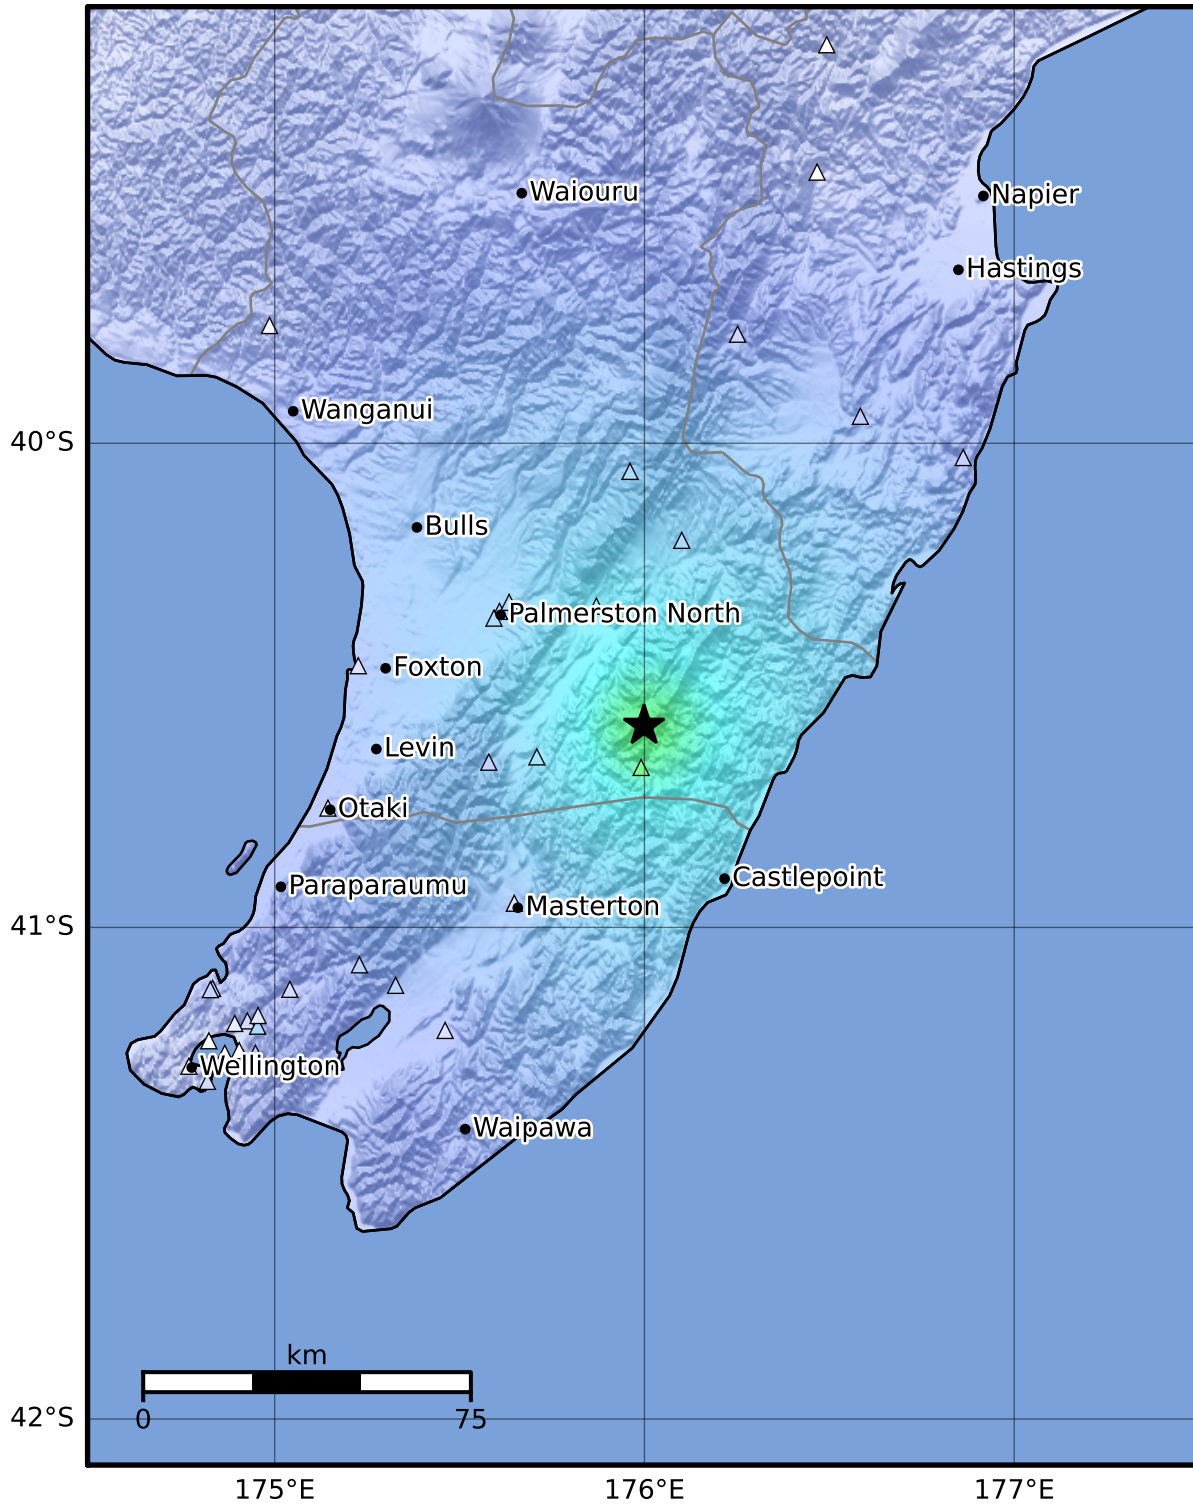

Macroseismic Intensity Map GNS Science

ShakeMap: Wairarapa

Nov 12, 2023 18:51:22 UTC M4.0 S40.59 E176.00 Depth: 8.0km ID:2023p853474

SHAKING	Not felt	Weak	Light	Moderate	Strong	Very strong	Severe	Violent	Extreme
DAMAGE	None	None	None	Very light	Light	Moderate	Moderate/heavy	Heavy	Very heavy
PGA(%g)	<0.0464	0.29	1.63	5.16	12.5	22.4	40.2	72.2	>129
PGV(cm/s)	<0.0215	0.125	1.04	4.31	14.5	26.4	48.3	88.4	>162
INTENSITY	I	II-III	IV	V	VI	VII	VIII	IX	X+