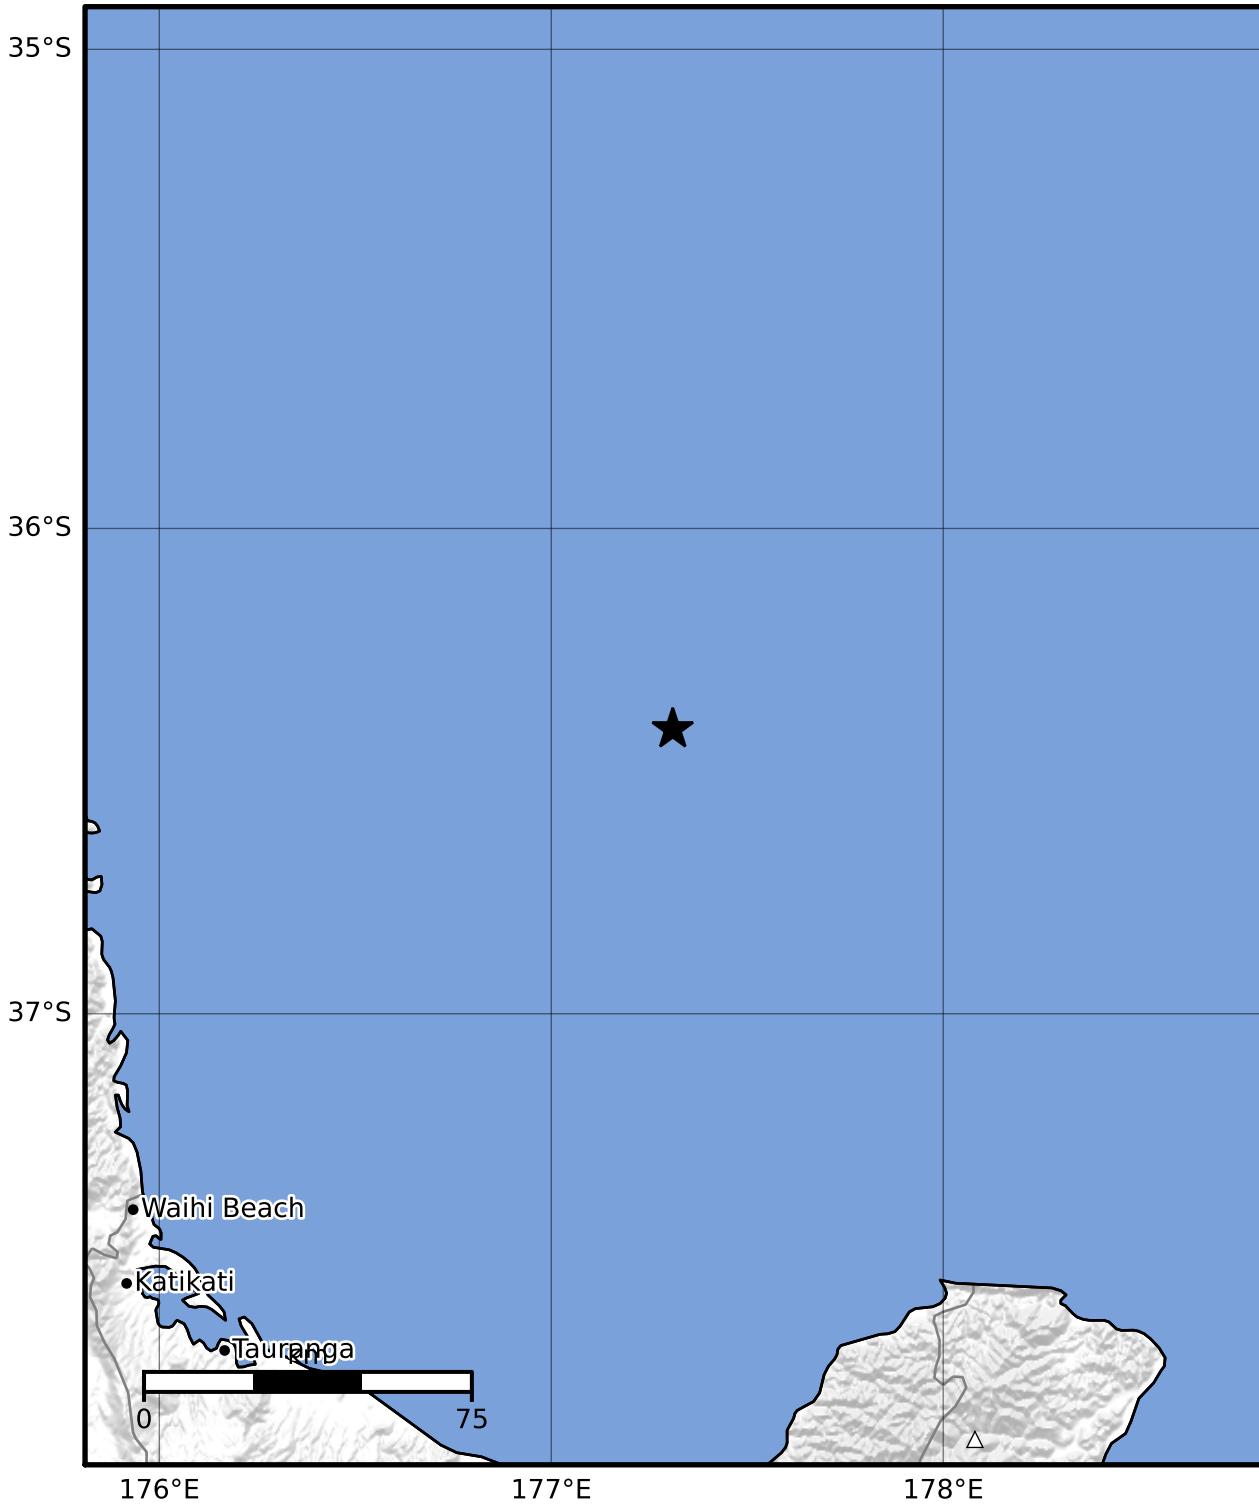

Macroseismic Intensity Map GNS Science

ShakeMap: Raukumara Plain

Nov 15, 2023 07:39:16 UTC M3.4 S36.41 E177.31 Depth: 249.1km ID:2023p860321

SHAKING	Not felt	Weak	Light	Moderate	Strong	Very strong	Severe	Violent	Extreme
DAMAGE	None	None	None	Very light	Light	Moderate	Moderate/heavy	Heavy	Very heavy
PGA(%g)	<0.0464	0.29	1.63	5.16	12.5	22.4	40.2	72.2	>129
PGV(cm/s)	<0.0215	0.125	1.04	4.31	14.5	26.4	48.3	88.4	>162
INTENSITY	I	II-III	IV	V	VI	VII	VIII	IX	X+

Scale based on Moratalla et al.(2021) and Worden et al.(2012) Version 3: Processed 2023-11-15T07:57:05Z

△ Seismic Instrument ○ Reported Intensity

★ Epicenter