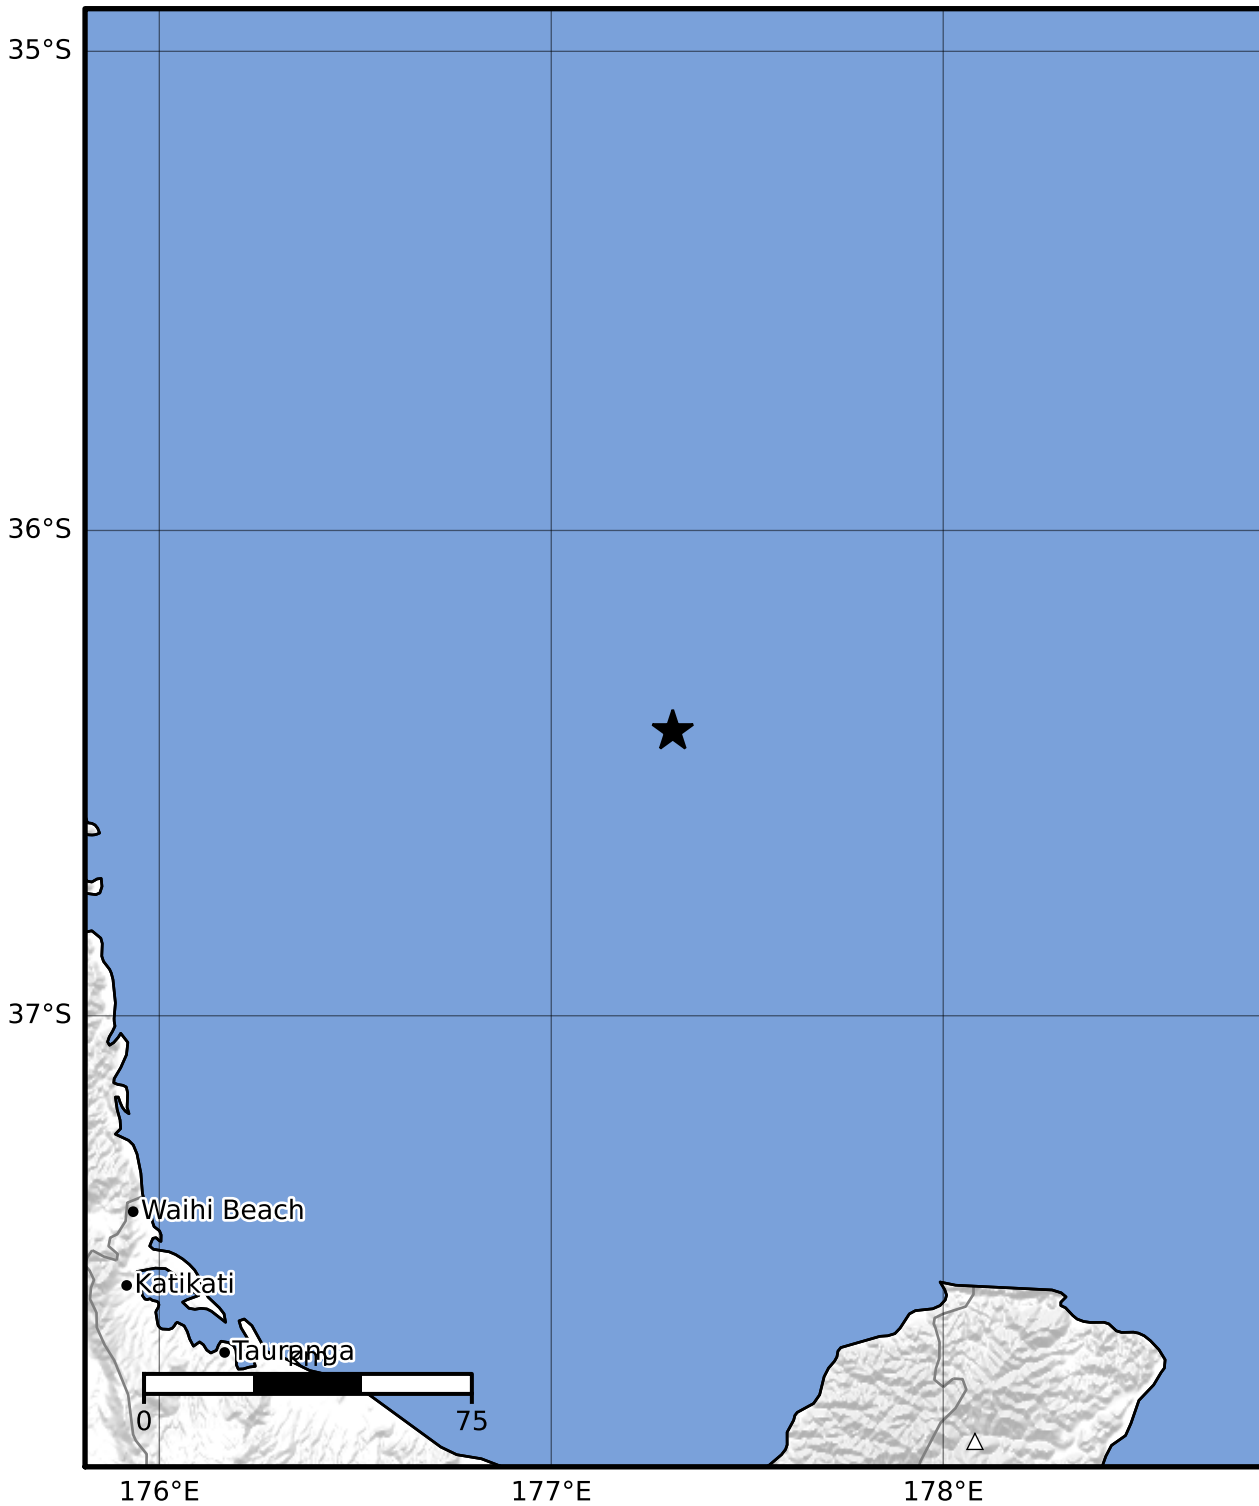

Macroseismic Intensity Map GNS Science

ShakeMap: Raukumara Plain

Nov 15, 2023 07:39:16 UTC M3.4 S36.41 E177.31 Depth: 249.1km ID:2023p860321

SHAKING	Not felt	Weak	Light	Moderate	Strong	Very strong	Severe	Violent	Extreme
DAMAGE	None	None	None	Very light	Light	Moderate	Moderate/heavy	Heavy	Very heavy
PGA(%g)	<0.0464	0.29	1.63	5.16	12.5	22.4	40.2	72.2	>129
PGV(cm/s)	<0.0215	0.125	1.04	4.31	14.5	26.4	48.3	88.4	>162
INTENSITY	I	II-III	IV	V	VI	VII	VIII	IX	X+

Scale based on Moratalla et al.(2021) and Worden et al.(2012) Version 5: Processed 2023-11-15T08:10:07Z

△ Seismic Instrument ○ Reported Intensity

★ Epicenter