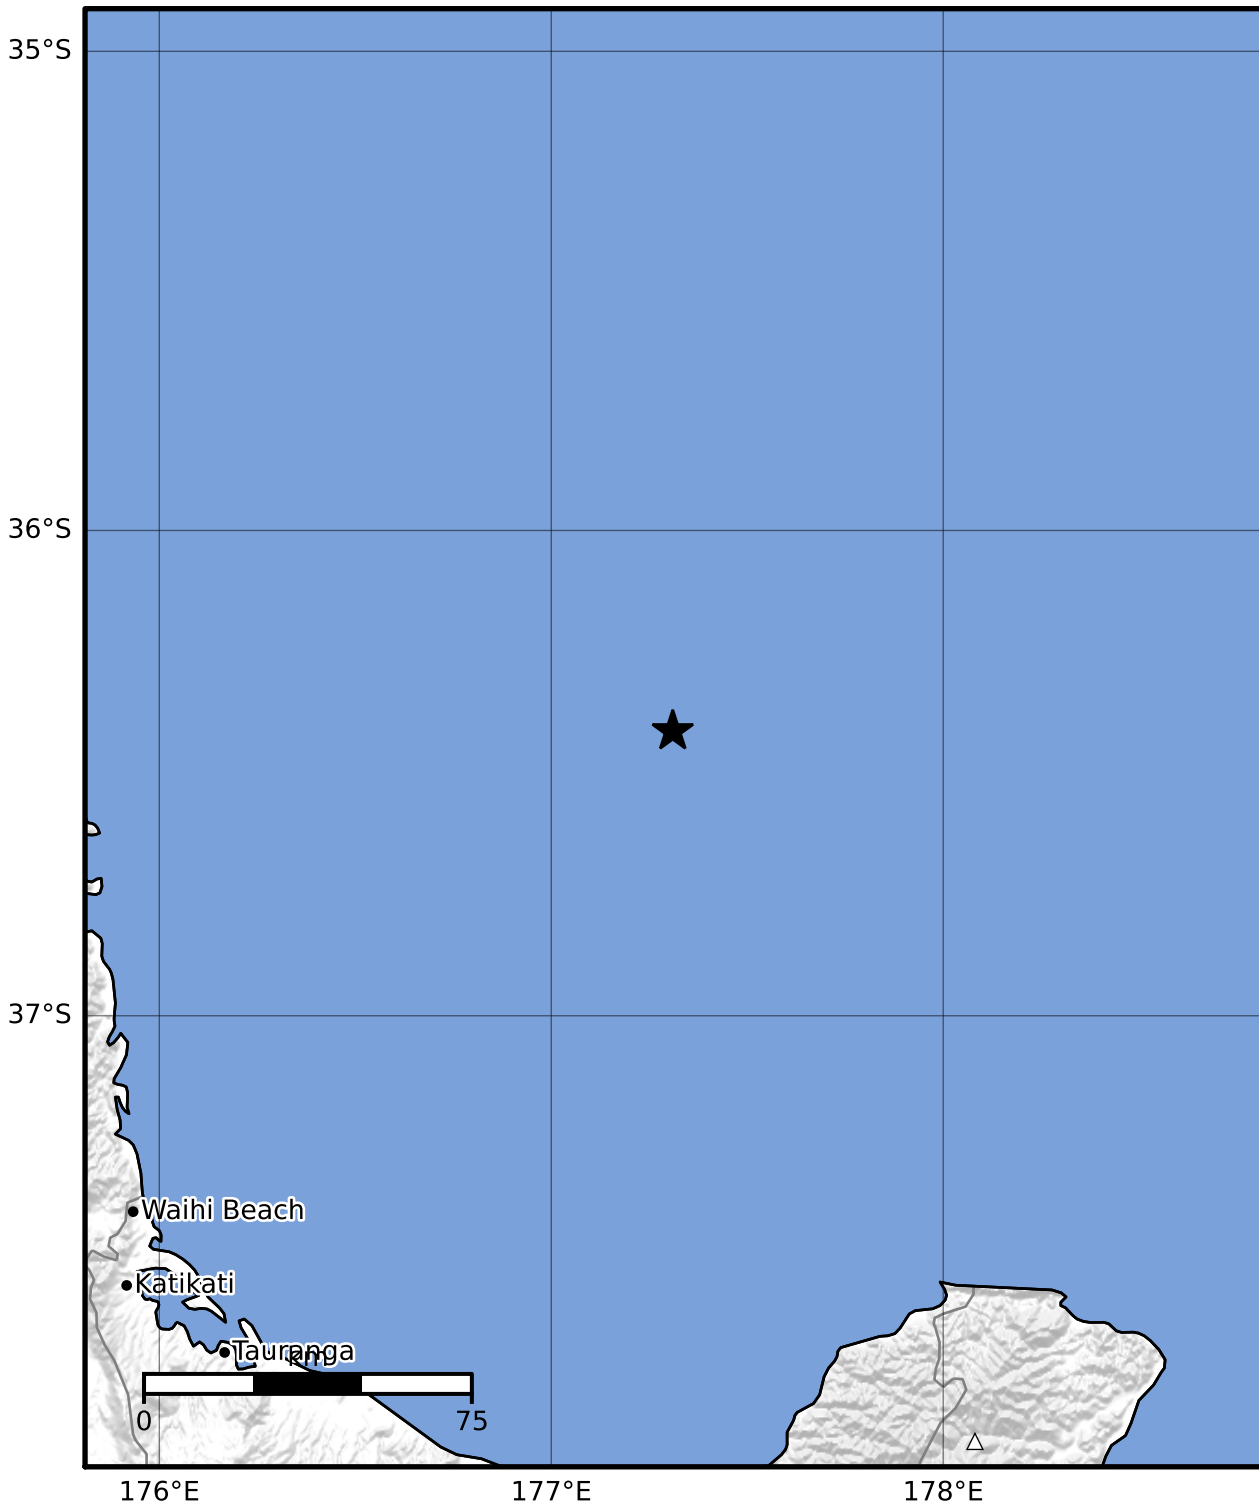

Macroseismic Intensity Map GNS Science

ShakeMap: Raukumara Plain

Nov 15, 2023 07:39:16 UTC M3.4 S36.41 E177.31 Depth: 249.1km ID:2023p860321

SHAKING	Not felt	Weak	Light	Moderate	Strong	Very strong	Severe	Violent	Extreme
DAMAGE	None	None	None	Very light	Light	Moderate	Moderate/heavy	Heavy	Very heavy
PGA(%g)	<0.0464	0.29	1.63	5.16	12.5	22.4	40.2	72.2	>129
PGV(cm/s)	<0.0215	0.125	1.04	4.31	14.5	26.4	48.3	88.4	>162
INTENSITY	I	II-III	IV	V	VI	VII	VIII	IX	X+

Scale based on Moratalla et al.(2021) and Worden et al.(2012) Version 6: Processed 2023-11-15T08:40:05Z

△ Seismic Instrument ○ Reported Intensity

★ Epicenter