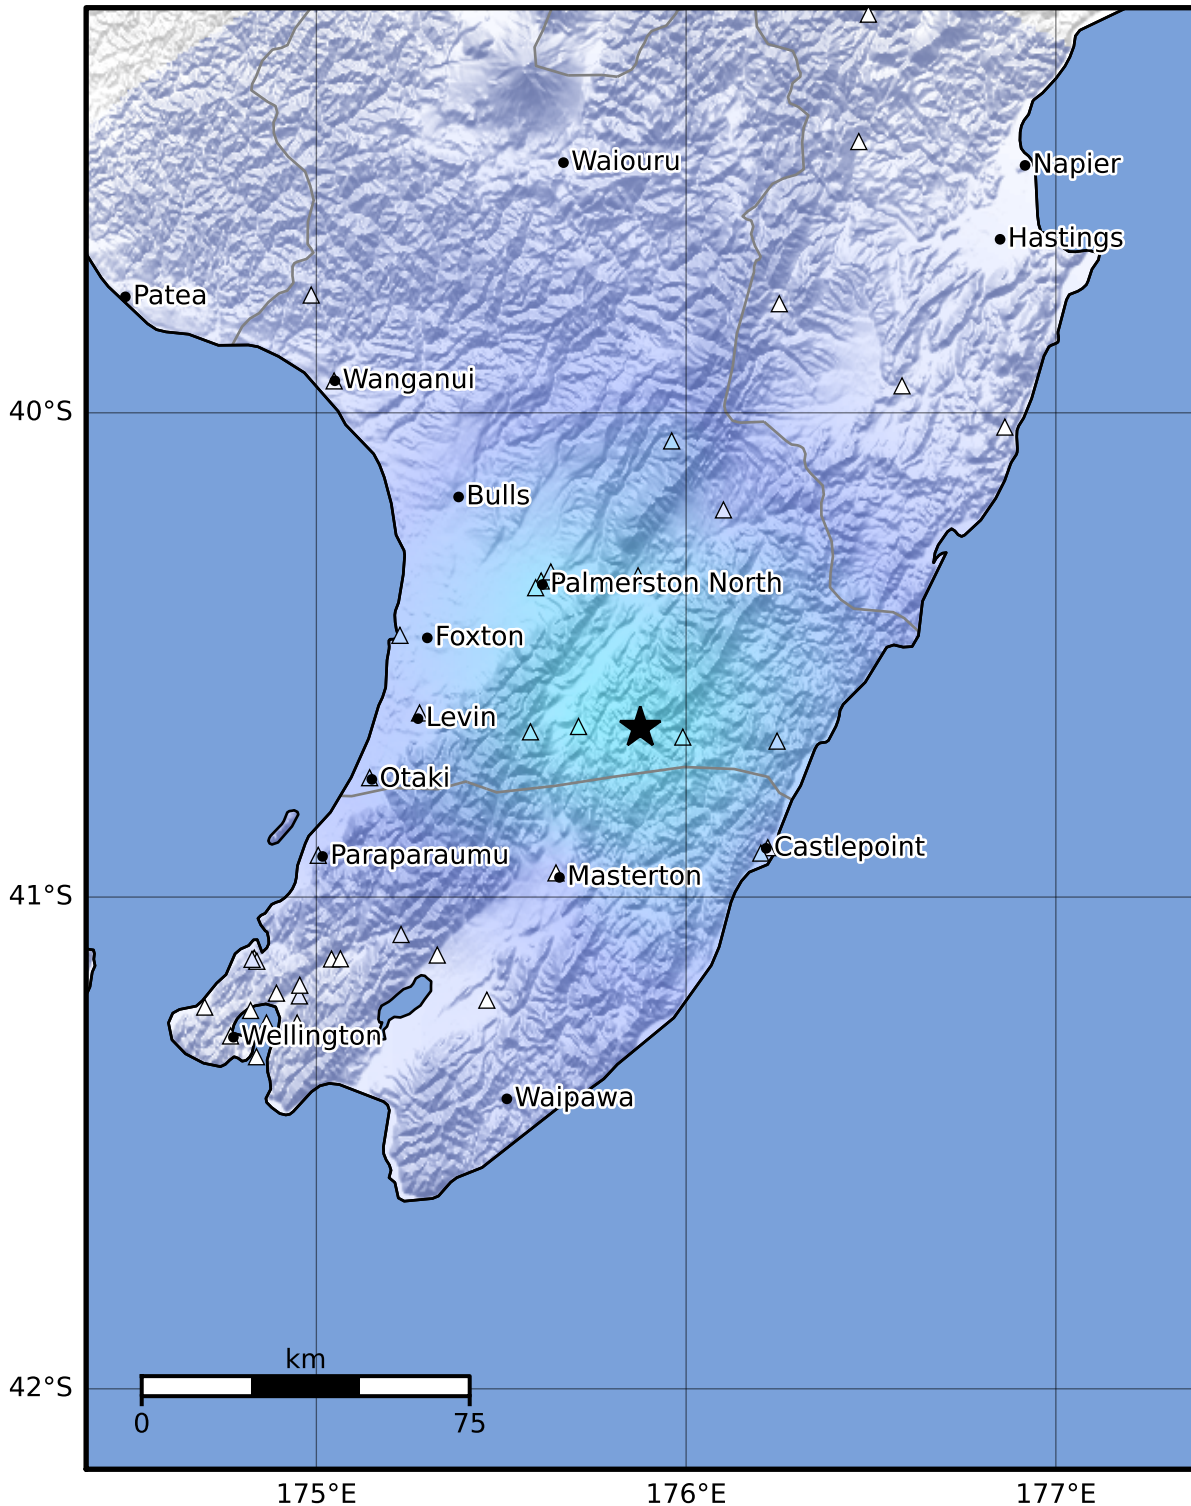

Macroseismic Intensity Map GNS Science

ShakeMap: Wairarapa

Nov 18, 2023 10:39:24 UTC M3.6 S40.65 E175.88 Depth: 26.6km ID:2023p868767

SHAKING	Not felt	Weak	Light	Moderate	Strong	Very strong	Severe	Violent	Extreme
DAMAGE	None	None	None	Very light	Light	Moderate	Moderate/heavy	Heavy	Very heavy
PGA(%g)	<0.0464	0.29	1.63	5.16	12.5	22.4	40.2	72.2	>129
PGV(cm/s)	<0.0215	0.125	1.04	4.31	14.5	26.4	48.3	88.4	>162
INTENSITY	I	II-III	IV	V	VI	VII	VIII	IX	X+

Scale based on Moratalla et al.(2021) and Worden et al.(2012) Version 15: Processed 2023-12-11T23:27:27Z

△ Seismic Instrument ○ Reported Intensity

★ Epicenter