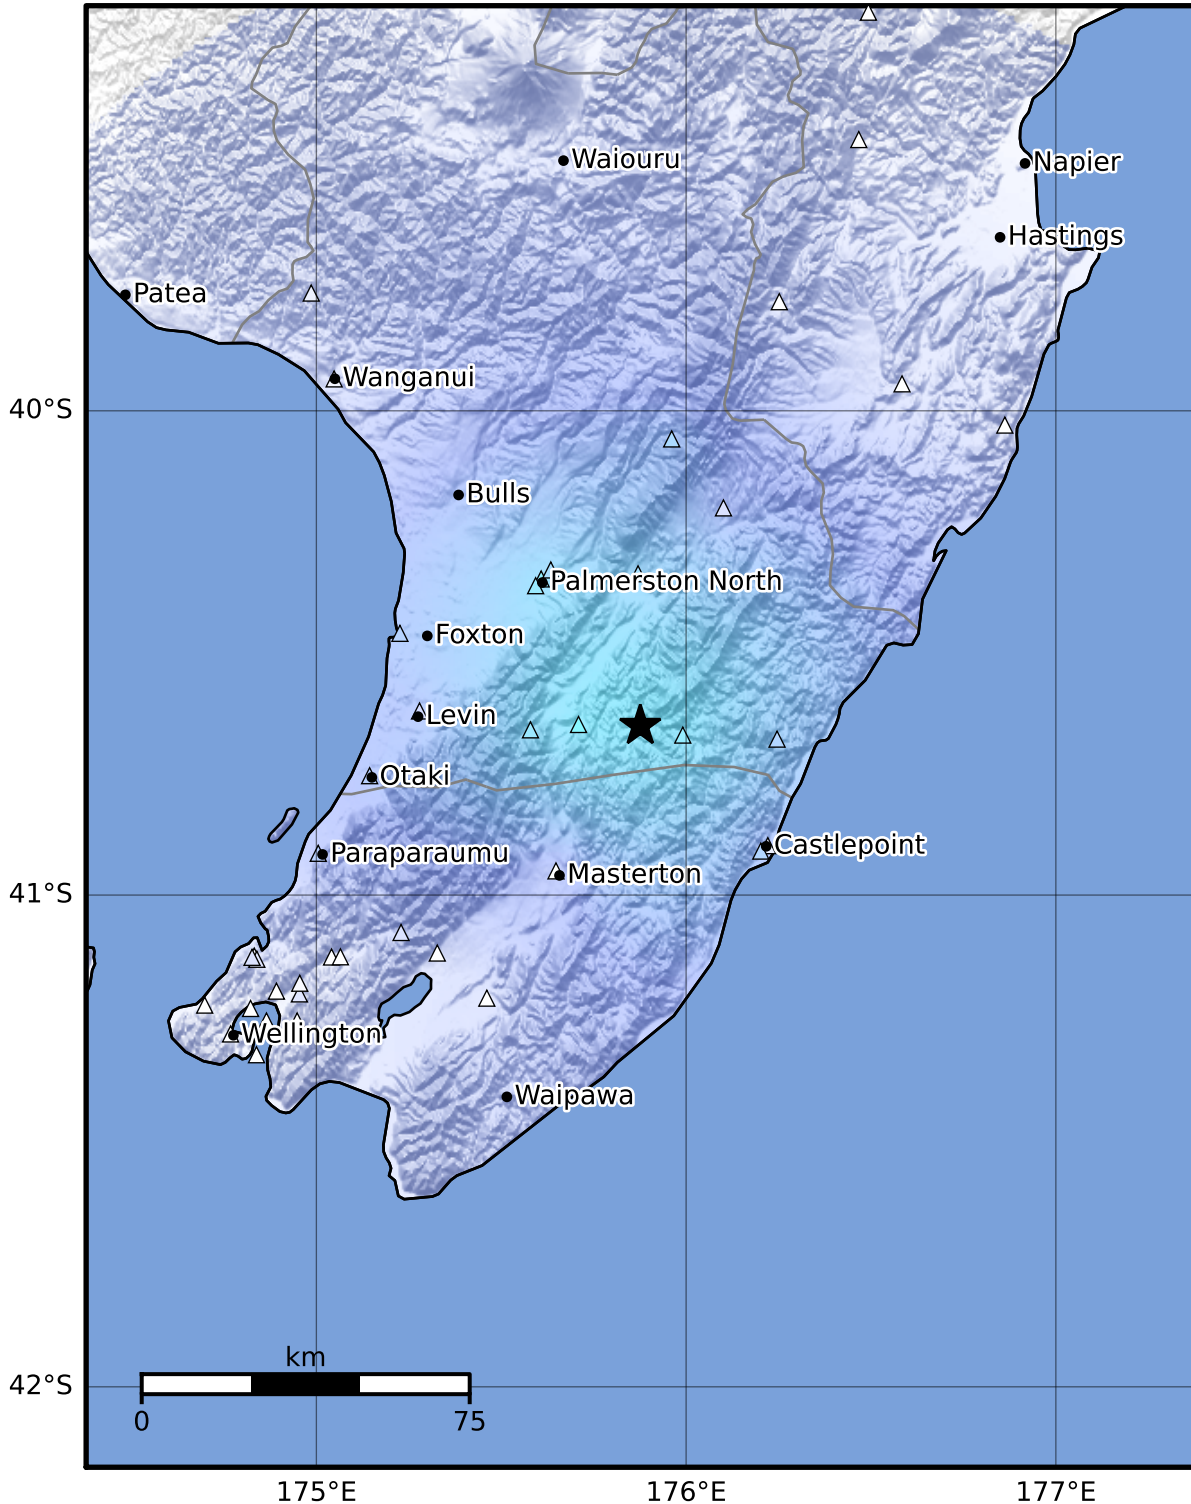

Macroseismic Intensity Map GNS Science

ShakeMap: Wairarapa

Nov 18, 2023 10:39:24 UTC M3.6 S40.65 E175.88 Depth: 26.6km ID:2023p868767

SHAKING	Not felt	Weak	Light	Moderate	Strong	Very strong	Severe	Violent	Extreme
DAMAGE	None	None	None	Very light	Light	Moderate	Moderate/heavy	Heavy	Very heavy
PGA(%g)	<0.0464	0.29	1.63	5.16	12.5	22.4	40.2	72.2	>129
PGV(cm/s)	<0.0215	0.125	1.04	4.31	14.5	26.4	48.3	88.4	>162
INTENSITY	I	II-III	IV	V	VI	VII	VIII	IX	X+

Scale based on Moratalla et al.(2021) and Worden et al.(2012) Version 16: Processed 2023-12-11T23:34:31Z

△ Seismic Instrument ○ Reported Intensity ★ Epicenter