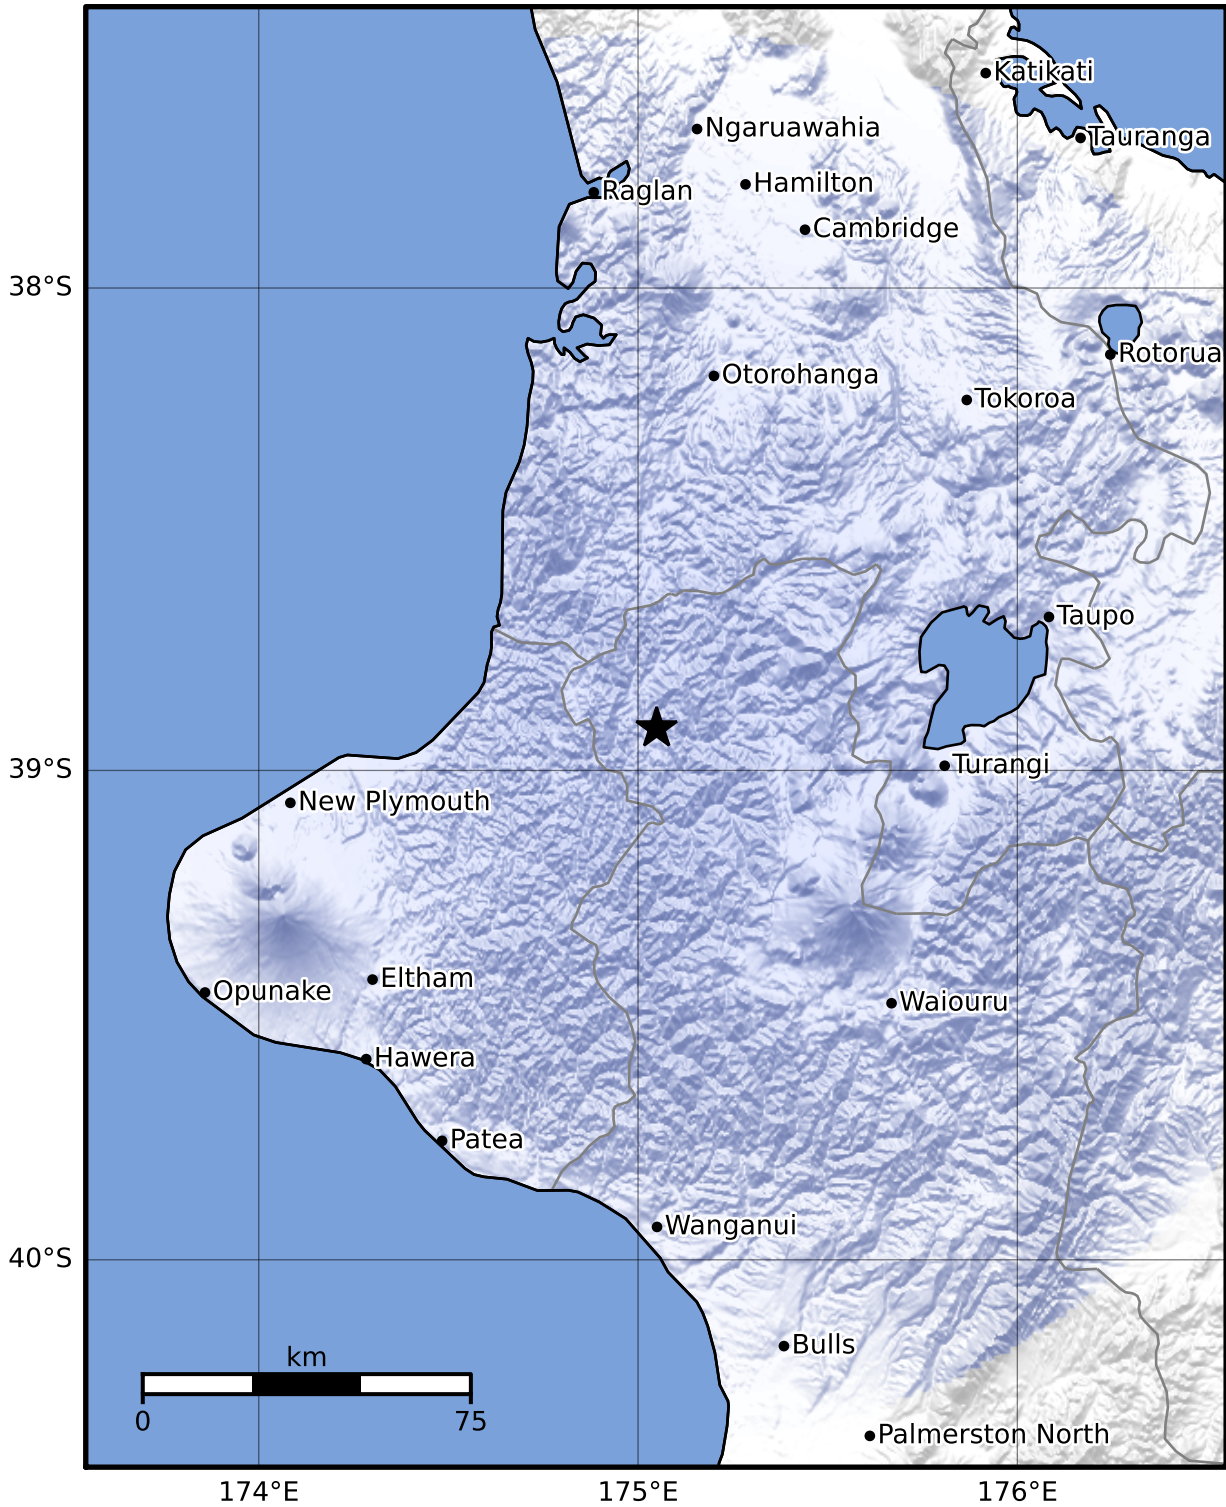

Macroseismic Intensity Map GNS Science

ShakeMap: King Country

Nov 20, 2023 01:41:42 UTC M3.3 S38.91 E175.05 Depth: 141.4km ID:2023p873163

SHAKING	Not felt	Weak	Light	Moderate	Strong	Very strong	Severe	Violent	Extreme
DAMAGE	None	None	None	Very light	Light	Moderate	Moderate/heavy	Heavy	Very heavy
PGA(%g)	<0.0464	0.29	1.63	5.16	12.5	22.4	40.2	72.2	>129
PGV(cm/s)	<0.0215	0.125	1.04	4.31	14.5	26.4	48.3	88.4	>162
INTENSITY	I	II-III	IV	V	VI	VII	VIII	IX	X+

Scale based on Moratalla et al.(2021) and Worden et al.(2012) Version 2: Processed 2023-12-12T23:26:38Z

△ Seismic Instrument ○ Reported Intensity

★ Epicenter