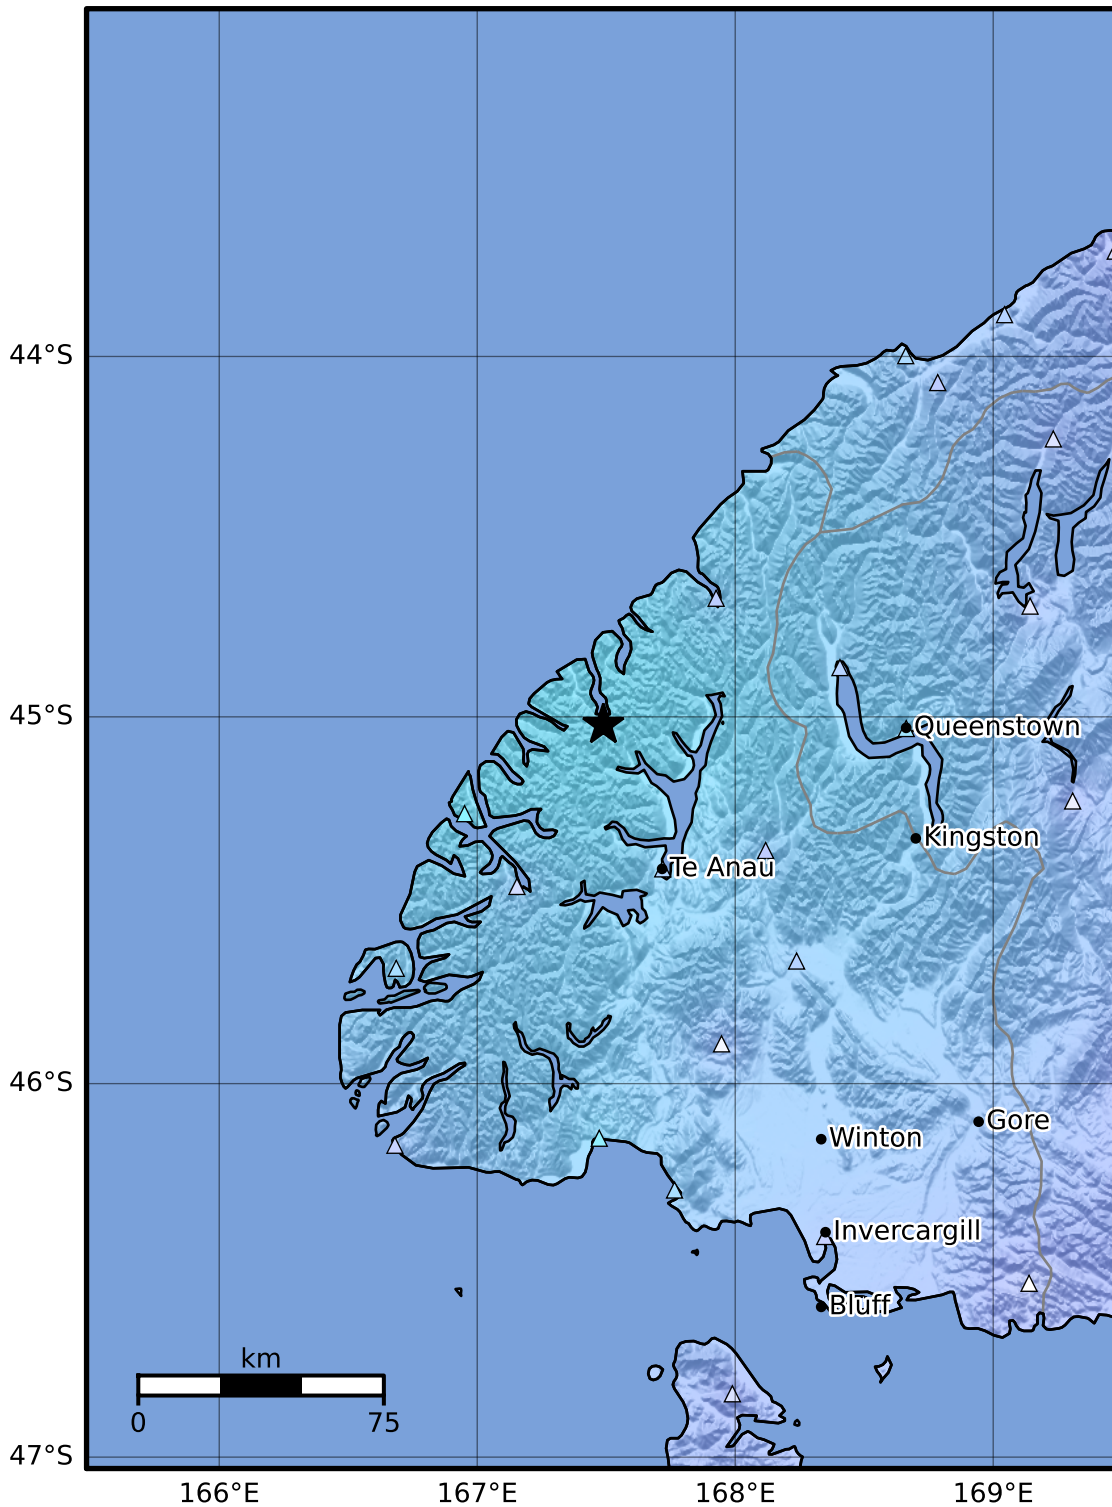

Macroseismic Intensity Map GNS Science

ShakeMap: Fiordland

Nov 21, 2023 08:56:32 UTC M4.8 S45.02 E167.49 Depth: 90.0km ID:2023p876681

SHAKING	Not felt	Weak	Light	Moderate	Strong	Very strong	Severe	Violent	Extreme
DAMAGE	None	None	None	Very light	Light	Moderate	Moderate/heavy	Heavy	Very heavy
PGA(%g)	<0.0464	0.29	1.63	5.16	12.5	22.4	40.2	72.2	>129
PGV(cm/s)	<0.0215	0.125	1.04	4.31	14.5	26.4	48.3	88.4	>162
INTENSITY	I	II-III	IV	V	VI	VII	VIII	IX	X+

Scale based on Moratalla et al.(2021) and Worden et al.(2012) Version 4: Processed 2023-11-21T09:19:15Z

△ Seismic Instrument ○ Reported Intensity

★ Epicenter