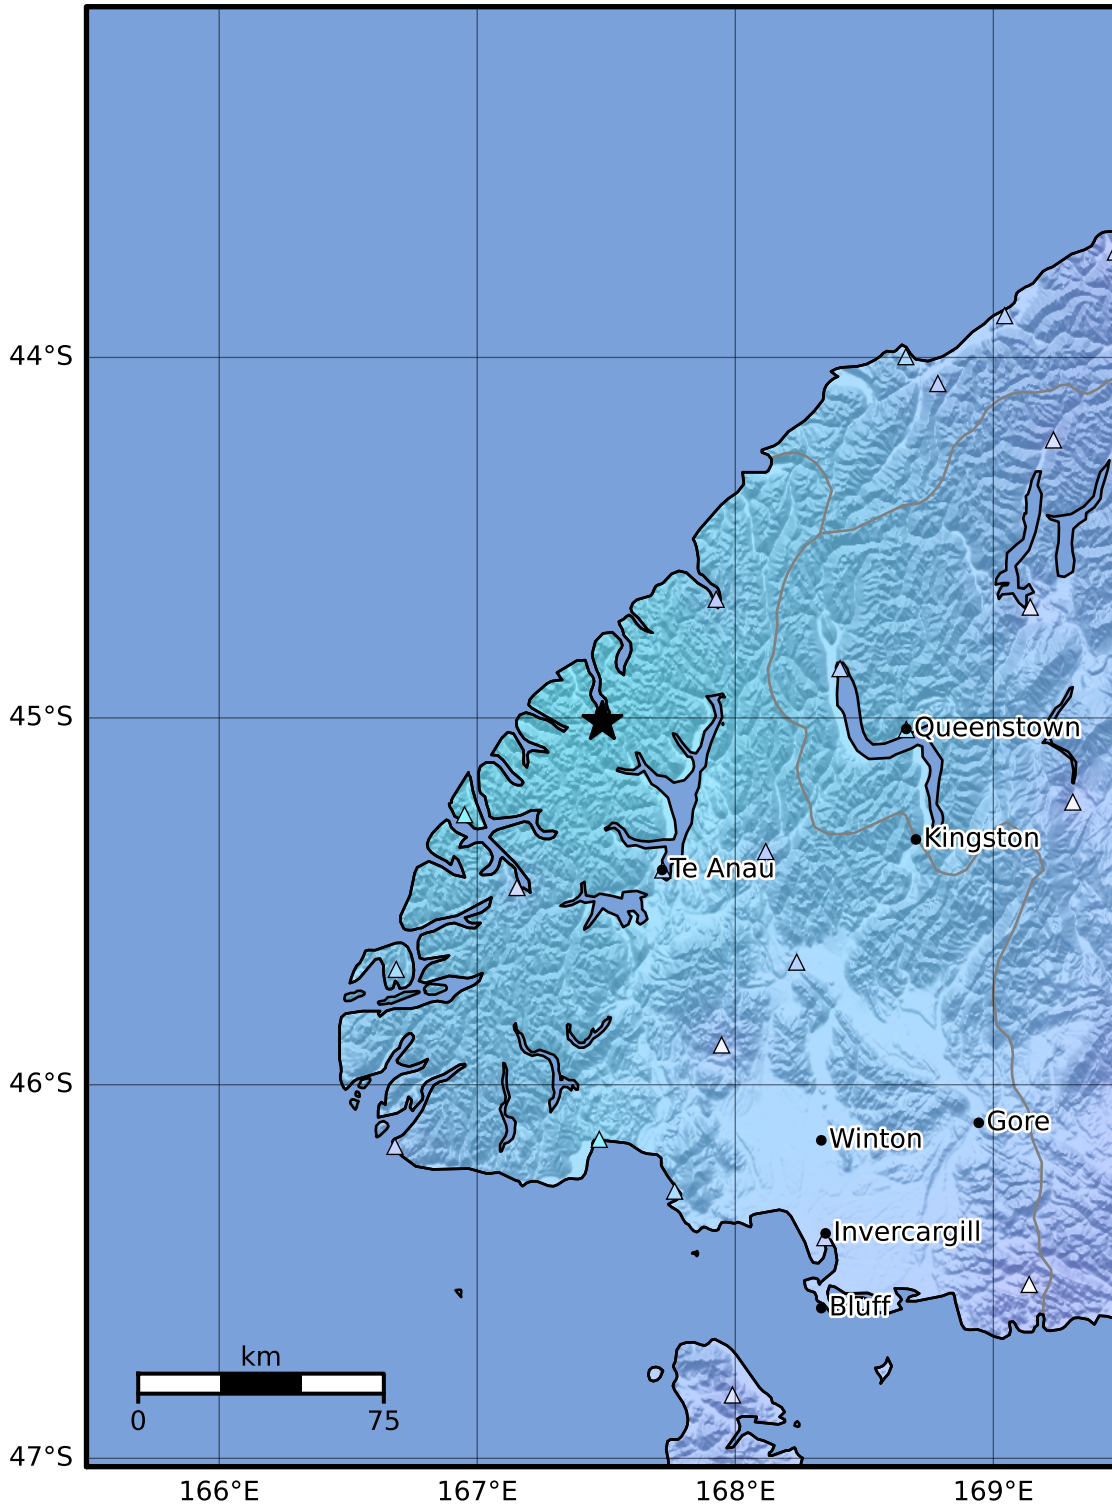

Macroseismic Intensity Map GNS Science

ShakeMap: Fiordland

Nov 21, 2023 08:56:31 UTC M4.9 S45.01 E167.49 Depth: 92.1km ID:2023p876681

SHAKING	Not felt	Weak	Light	Moderate	Strong	Very strong	Severe	Violent	Extreme
DAMAGE	None	None	None	Very light	Light	Moderate	Moderate/heavy	Heavy	Very heavy
PGA(%g)	<0.0464	0.29	1.63	5.16	12.5	22.4	40.2	72.2	>129
PGV(cm/s)	<0.0215	0.125	1.04	4.31	14.5	26.4	48.3	88.4	>162
INTENSITY	I	II-III	IV	V	VI	VII	VIII	IX	X+

Scale based on Moratalla et al.(2021) and Worden et al.(2012) Version 6: Processed 2023-11-21T09:32:50Z

△ Seismic Instrument ○ Reported Intensity

★ Epicenter