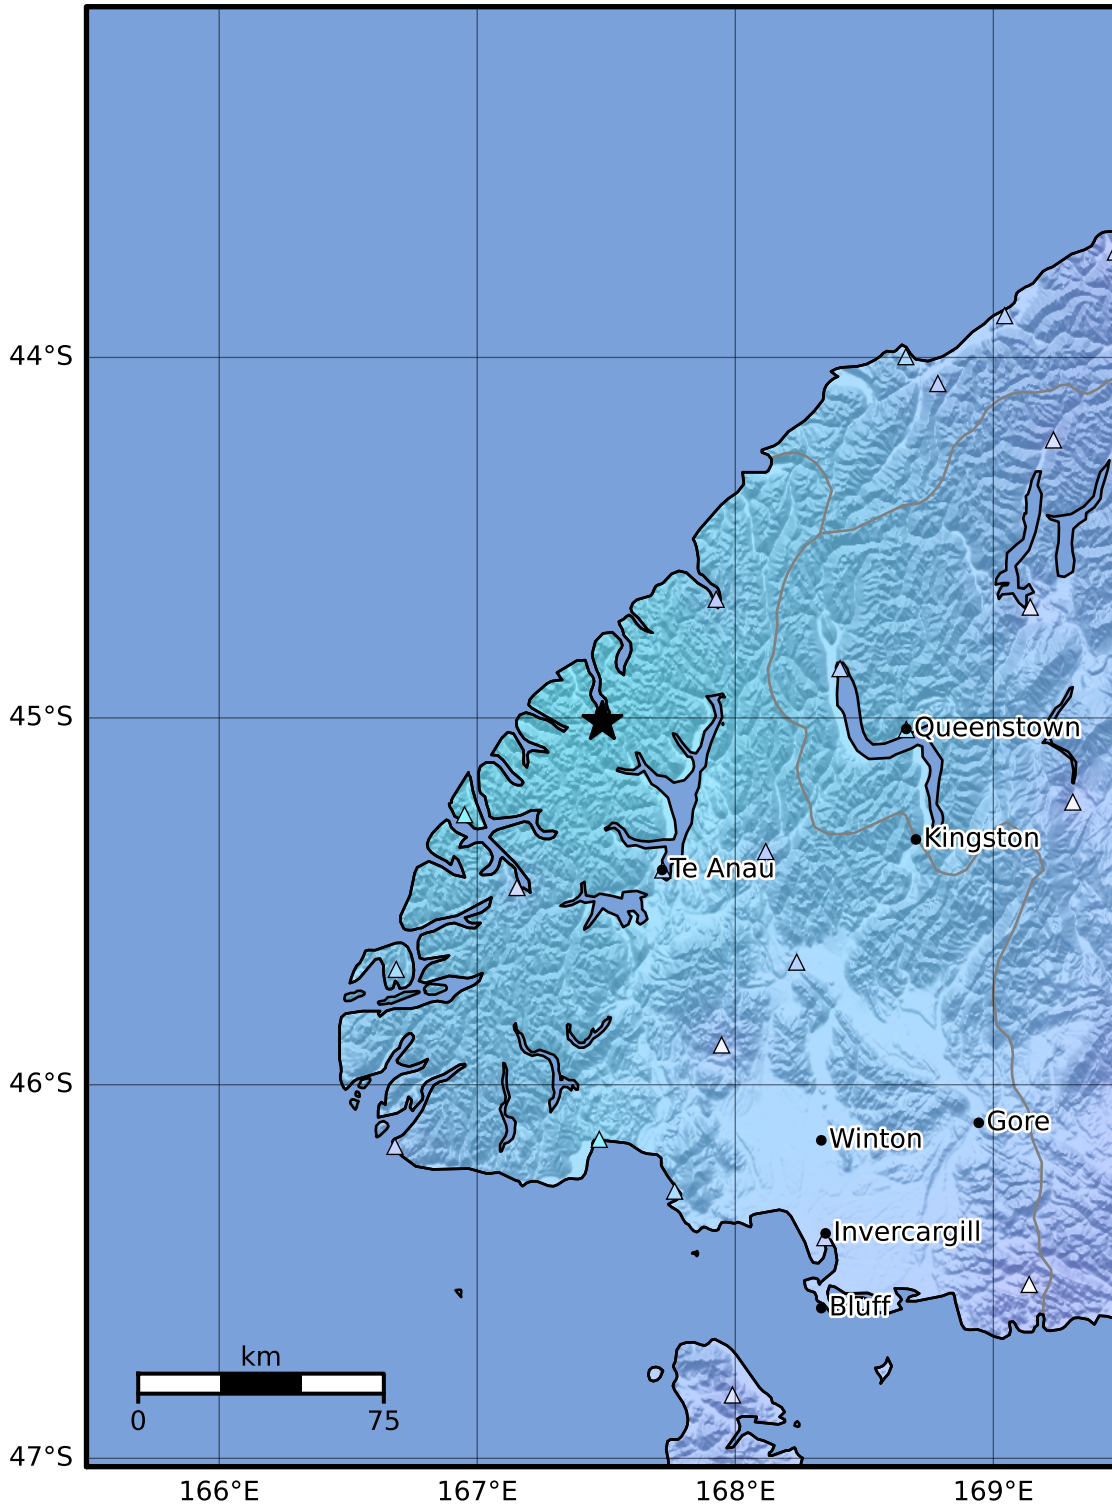

Macroseismic Intensity Map GNS Science

ShakeMap: Fiordland

Nov 21, 2023 08:56:31 UTC M4.9 S45.01 E167.49 Depth: 92.1km ID:2023p876681

SHAKING	Not felt	Weak	Light	Moderate	Strong	Very strong	Severe	Violent	Extreme
DAMAGE	None	None	None	Very light	Light	Moderate	Moderate/heavy	Heavy	Very heavy
PGA(%g)	<0.0464	0.29	1.63	5.16	12.5	22.4	40.2	72.2	>129
PGV(cm/s)	<0.0215	0.125	1.04	4.31	14.5	26.4	48.3	88.4	>162
INTENSITY	I	II-III	IV	V	VI	VII	VIII	IX	X+

Scale based on Moratalla et al.(2021) and Worden et al.(2012) Version 8: Processed 2023-11-21T09:46:53Z

△ Seismic Instrument ○ Reported Intensity

★ Epicenter