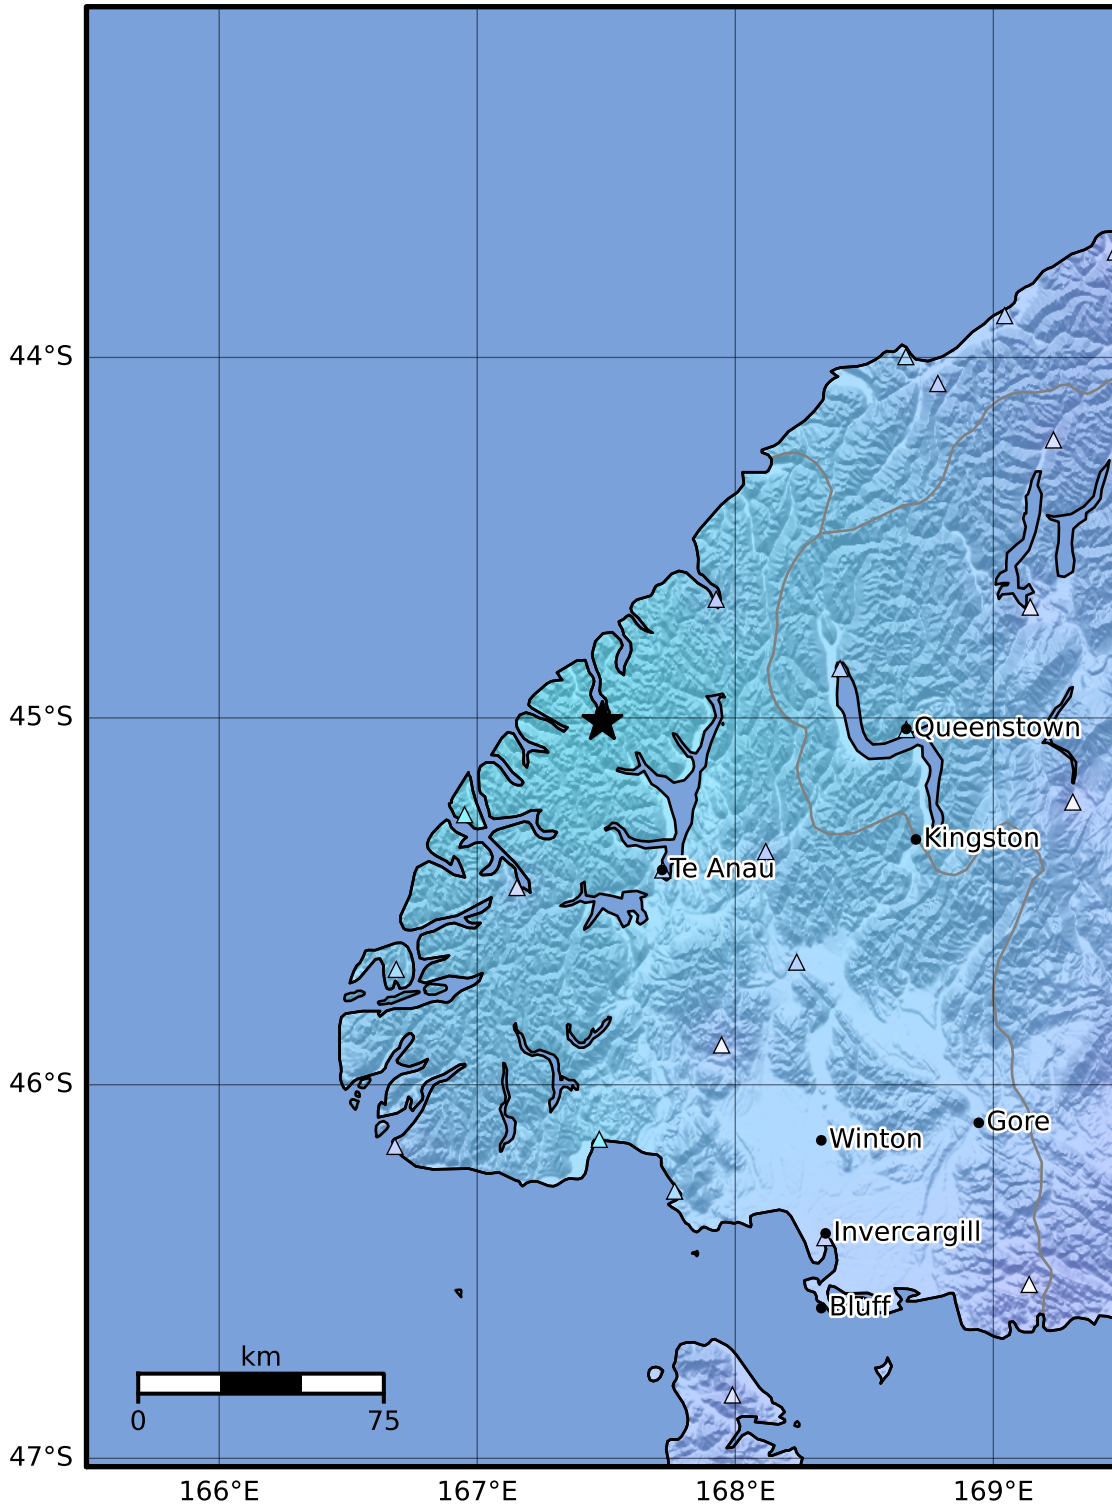

Macroseismic Intensity Map GNS Science

ShakeMap: Fiordland

Nov 21, 2023 08:56:31 UTC M4.9 S45.01 E167.49 Depth: 92.1km ID:2023p876681

SHAKING	Not felt	Weak	Light	Moderate	Strong	Very strong	Severe	Violent	Extreme
DAMAGE	None	None	None	Very light	Light	Moderate	Moderate/heavy	Heavy	Very heavy
PGA(%g)	<0.0464	0.29	1.63	5.16	12.5	22.4	40.2	72.2	>129
PGV(cm/s)	<0.0215	0.125	1.04	4.31	14.5	26.4	48.3	88.4	>162
INTENSITY	I	II-III	IV	V	VI	VII	VIII	IX	X+

Scale based on Moratalla et al.(2021) and Worden et al.(2012) Version 9: Processed 2023-11-21T09:57:31Z

△ Seismic Instrument ○ Reported Intensity

★ Epicenter