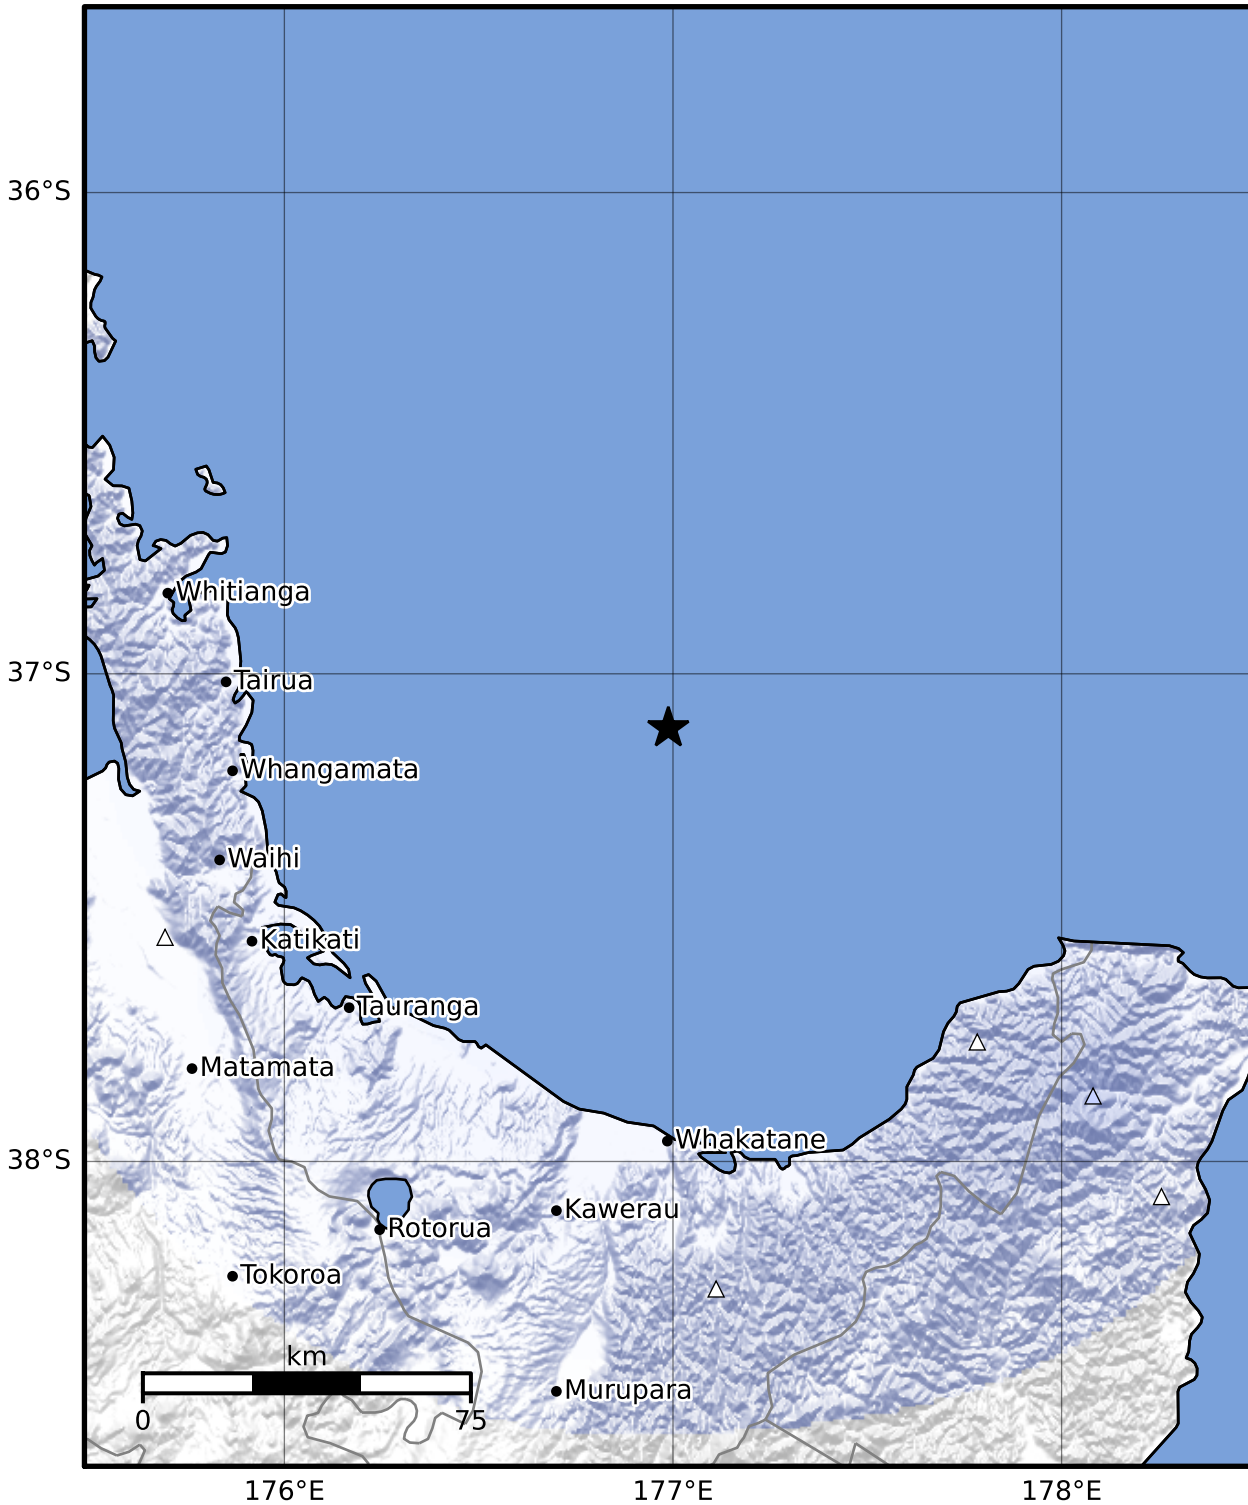

Macroseismic Intensity Map GNS Science

ShakeMap: Raukumara Plain

Nov 24, 2023 02:30:31 UTC M3.6 S37.11 E176.99 Depth: 221.7km ID:2023p884066

SHAKING	Not felt	Weak	Light	Moderate	Strong	Very strong	Severe	Violent	Extreme
DAMAGE	None	None	None	Very light	Light	Moderate	Moderate/heavy	Heavy	Very heavy
PGA(%g)	<0.0464	0.29	1.63	5.16	12.5	22.4	40.2	72.2	>129
PGV(cm/s)	<0.0215	0.125	1.04	4.31	14.5	26.4	48.3	88.4	>162
INTENSITY	I	II-III	IV	V	VI	VII	VIII	IX	X+

Scale based on Moratalla et al.(2021) and Worden et al.(2012) Version 3: Processed 2023-11-24T02:49:03Z

△ Seismic Instrument ○ Reported Intensity ★ Epicenter