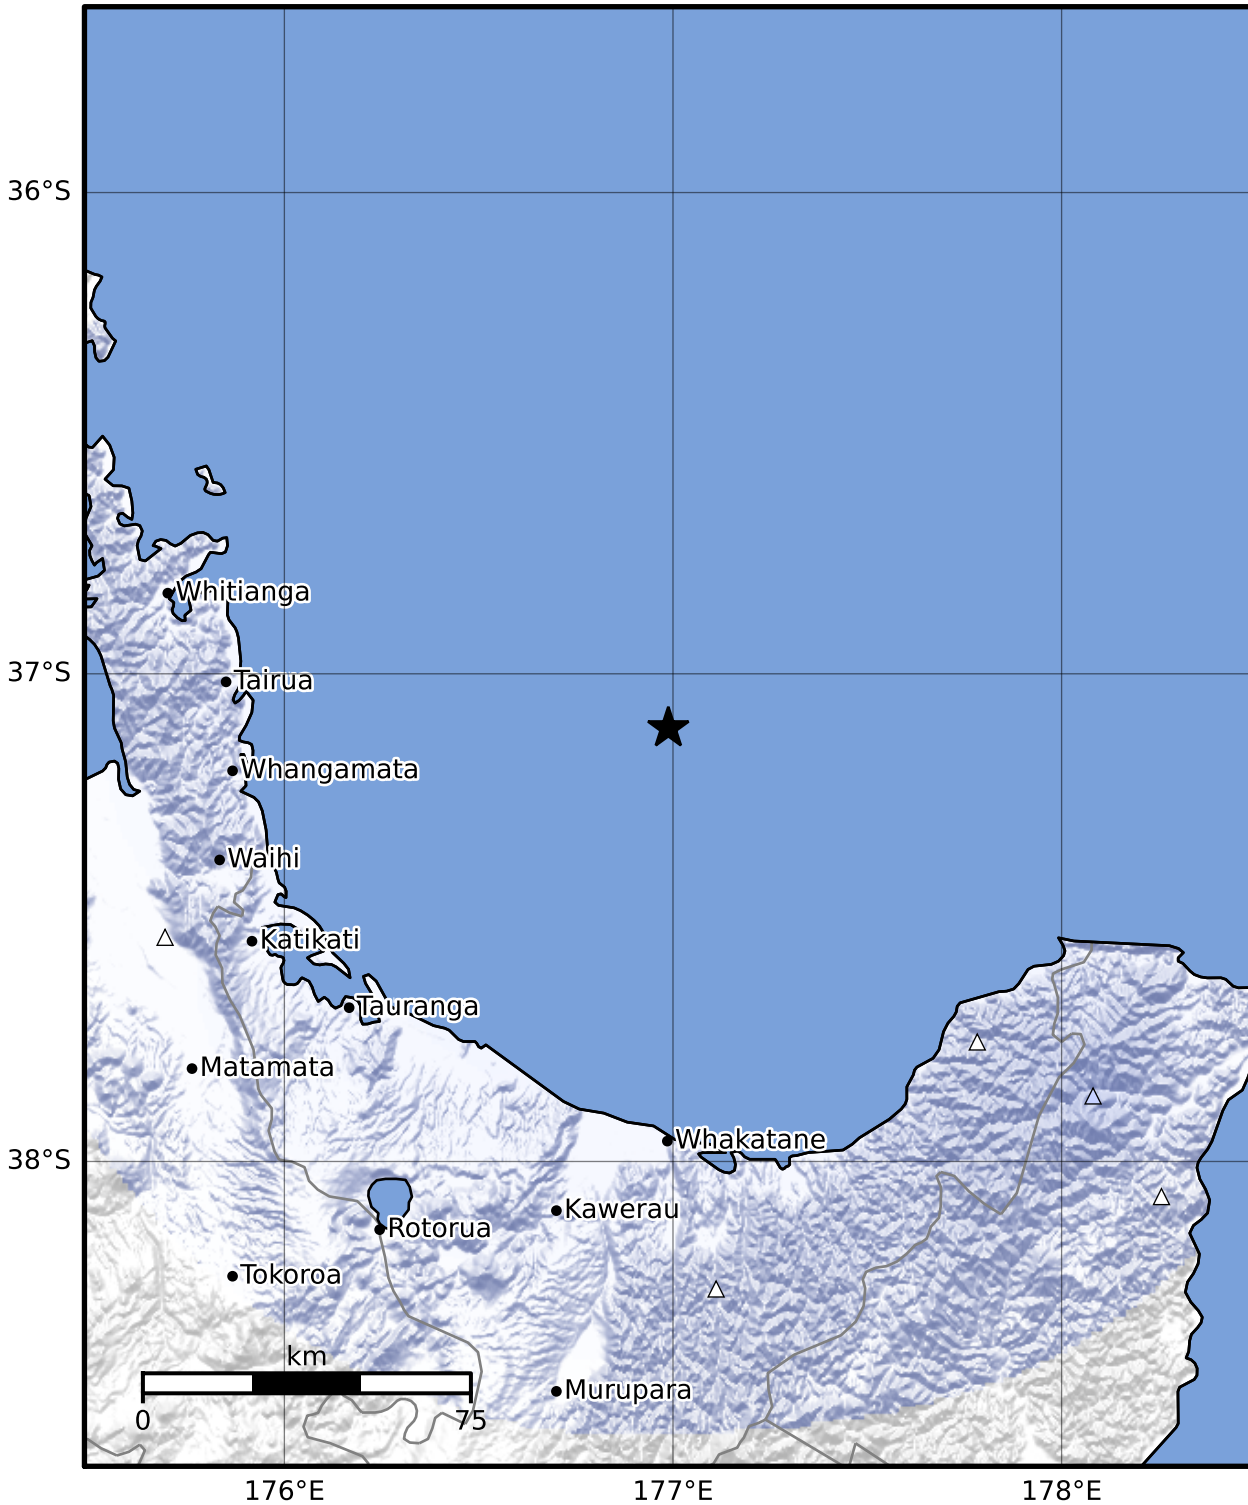

Macroseismic Intensity Map GNS Science

ShakeMap: Raukumara Plain

Nov 24, 2023 02:30:31 UTC M3.6 S37.11 E176.99 Depth: 221.7km ID:2023p884066

SHAKING	Not felt	Weak	Light	Moderate	Strong	Very strong	Severe	Violent	Extreme
DAMAGE	None	None	None	Very light	Light	Moderate	Moderate/heavy	Heavy	Very heavy
PGA(%g)	<0.0464	0.29	1.63	5.16	12.5	22.4	40.2	72.2	>129
PGV(cm/s)	<0.0215	0.125	1.04	4.31	14.5	26.4	48.3	88.4	>162
INTENSITY	I	II-III	IV	V	VI	VII	VIII	IX	X+

Scale based on Moratalla et al.(2021) and Worden et al.(2012) Version 9: Processed 2023-11-24T08:31:22Z

△ Seismic Instrument ○ Reported Intensity ★ Epicenter