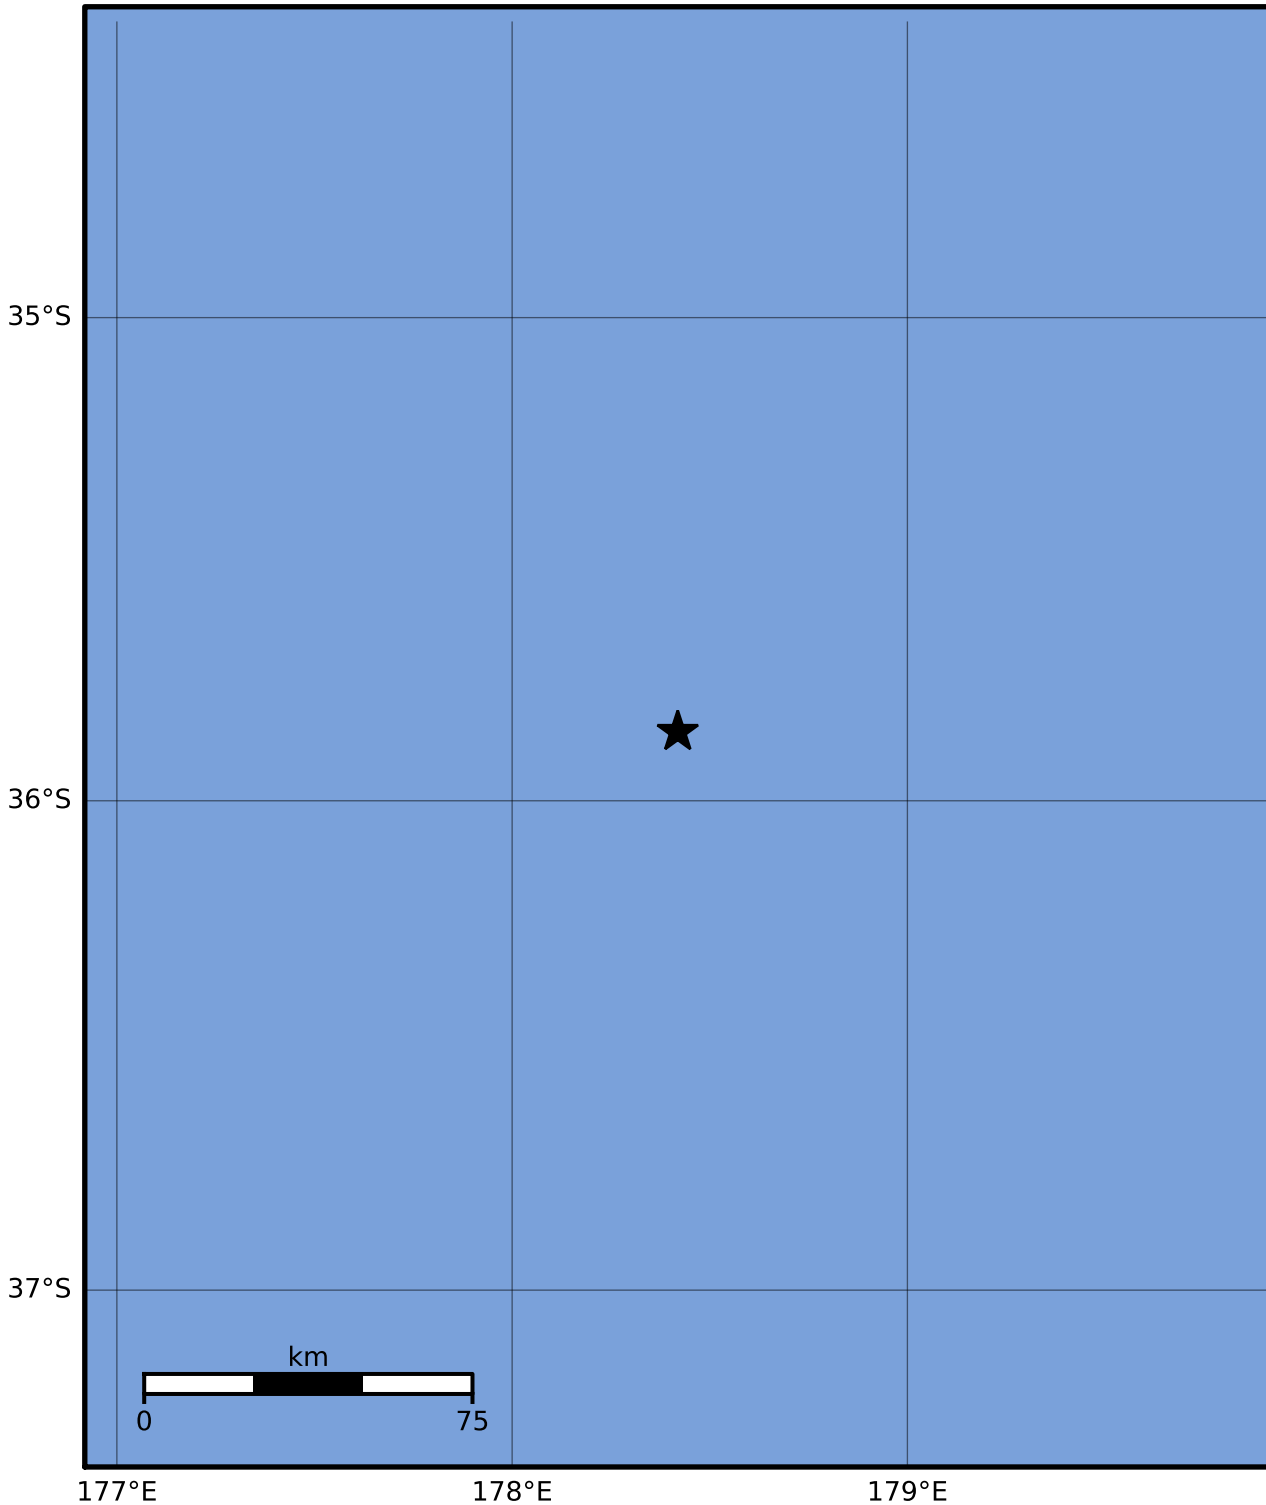

Macroseismic Intensity Map GNS Science

ShakeMap: Raukumara Plain

Nov 27, 2023 19:03:19 UTC M3.8 S35.86 E178.42 Depth: 184.1km ID:2023p894037

SHAKING	Not felt	Weak	Light	Moderate	Strong	Very strong	Severe	Violent	Extreme
DAMAGE	None	None	None	Very light	Light	Moderate	Moderate/heavy	Heavy	Very heavy
PGA(%g)	<0.0464	0.29	1.63	5.16	12.5	22.4	40.2	72.2	>129
PGV(cm/s)	<0.0215	0.125	1.04	4.31	14.5	26.4	48.3	88.4	>162
INTENSITY	I	II-III	IV	V	VI	VII	VIII	IX	X+

Scale based on Moratalla et al.(2021) and Worden et al.(2012) Version 3: Processed 2023-11-27T19:18:33Z

△ Seismic Instrument ○ Reported Intensity

★ Epicenter