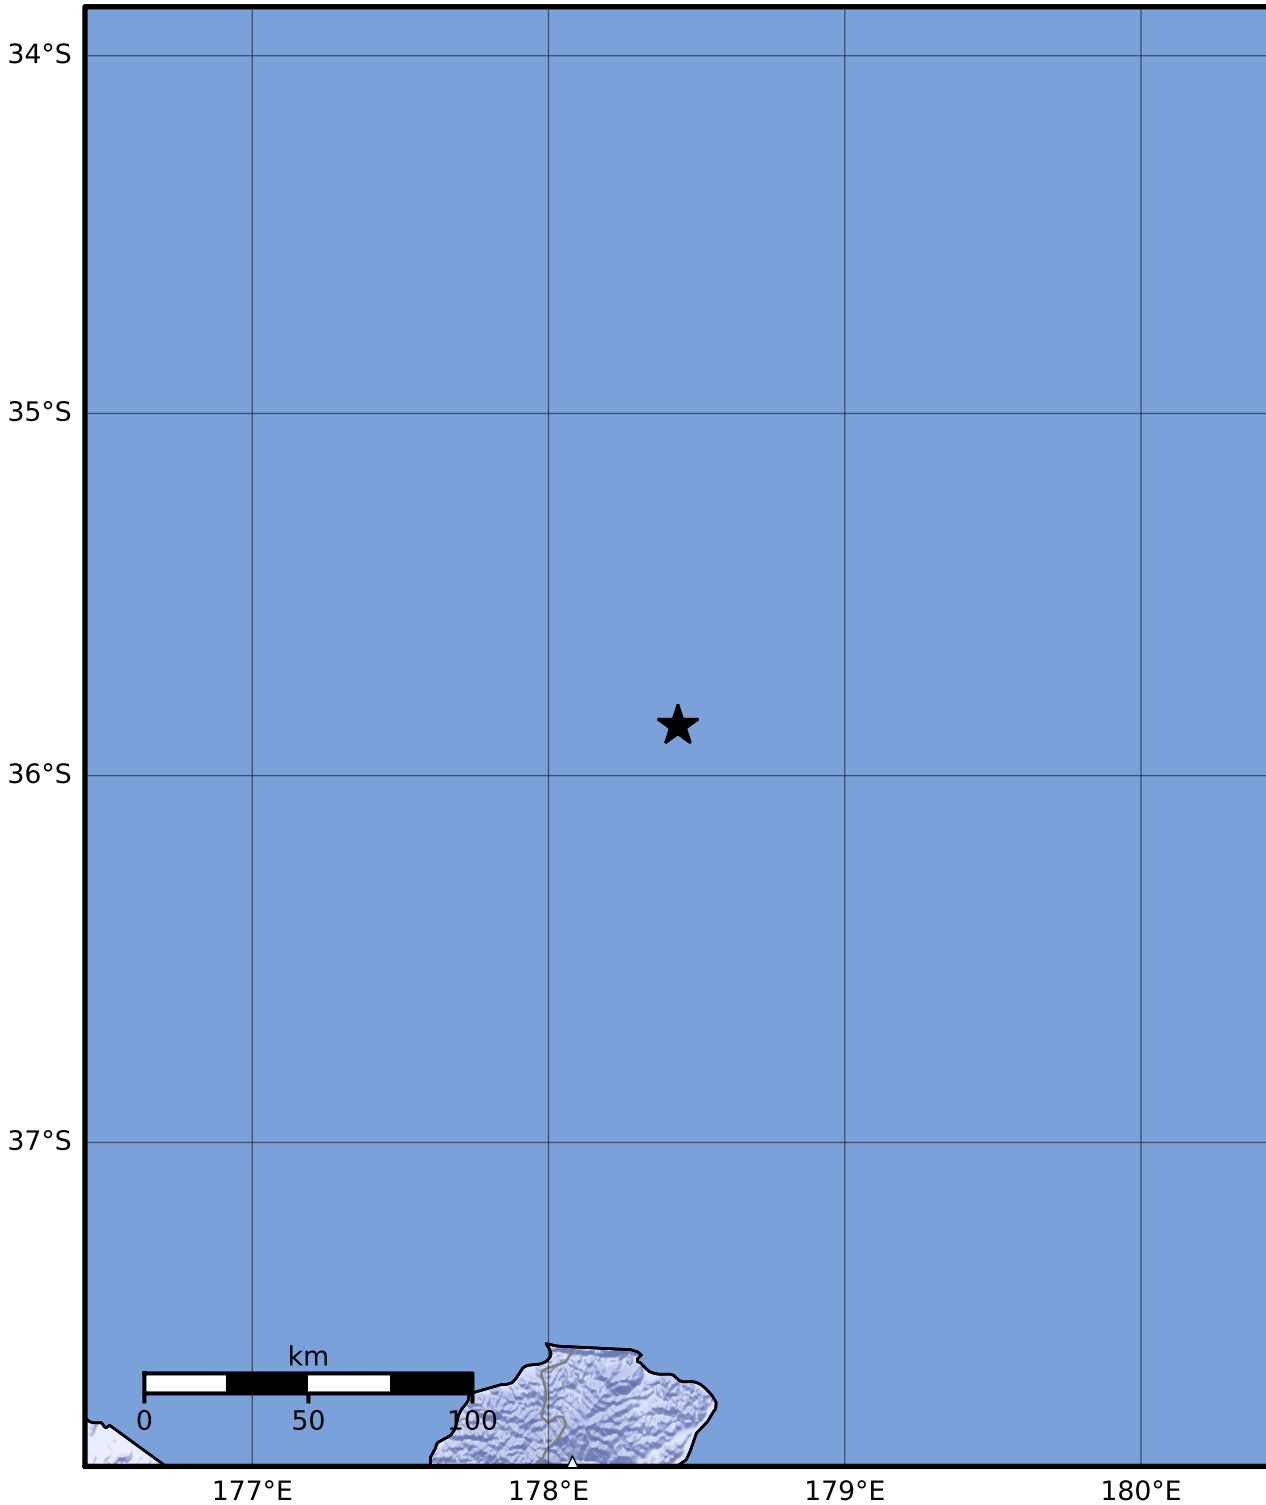

Macroseismic Intensity Map GNS Science

ShakeMap: Raukumara Plain

Nov 27, 2023 19:03:19 UTC M4.2 S35.86 E178.44 Depth: 187.2km ID:2023p894037

SHAKING	Not felt	Weak	Light	Moderate	Strong	Very strong	Severe	Violent	Extreme
DAMAGE	None	None	None	Very light	Light	Moderate	Moderate/heavy	Heavy	Very heavy
PGA(%g)	<0.0464	0.29	1.63	5.16	12.5	22.4	40.2	72.2	>129
PGV(cm/s)	<0.0215	0.125	1.04	4.31	14.5	26.4	48.3	88.4	>162
INTENSITY	I	II-III	IV	V	VI	VII	VIII	IX	X+

Scale based on Moratalla et al.(2021) and Worden et al.(2012) Version 5: Processed 2023-11-27T19:31:10Z
 Δ Seismic Instrument ○ Reported Intensity ★ Epicenter