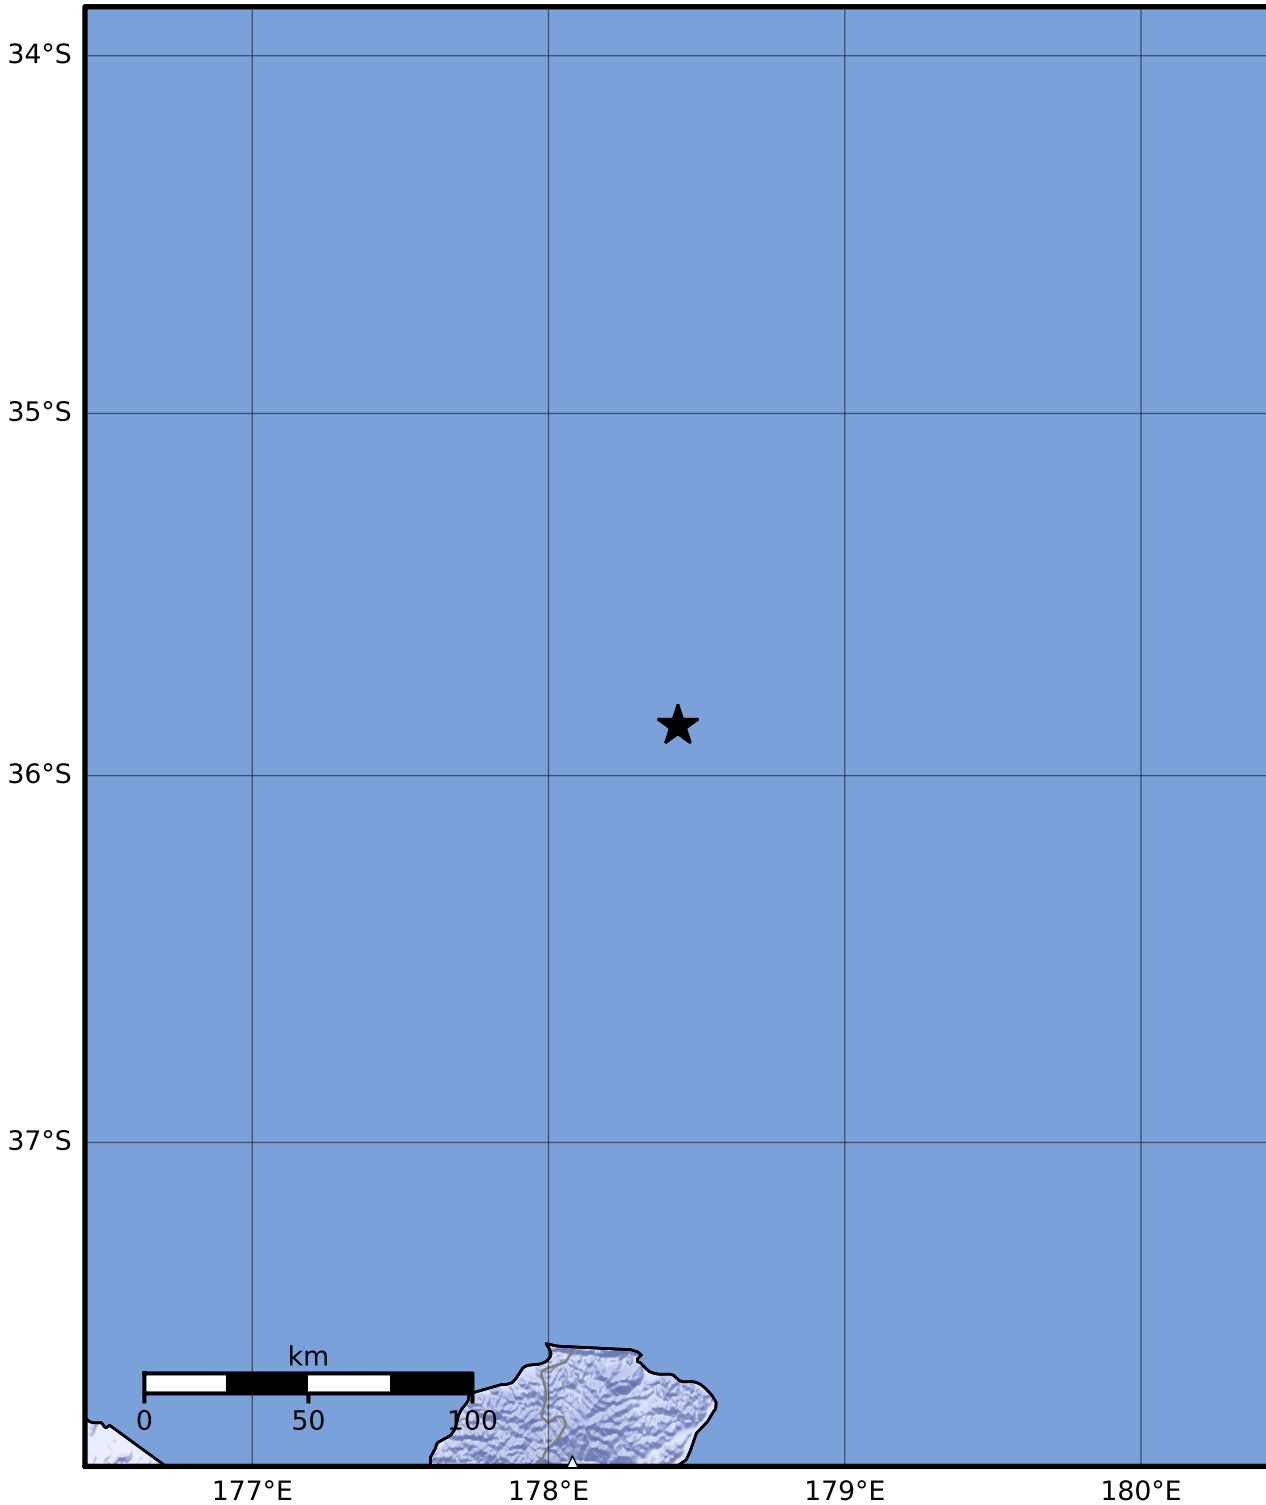

Macroseismic Intensity Map GNS Science

ShakeMap: Raukumara Plain

Nov 27, 2023 19:03:19 UTC M4.2 S35.86 E178.44 Depth: 187.2km ID:2023p894037

SHAKING	Not felt	Weak	Light	Moderate	Strong	Very strong	Severe	Violent	Extreme
DAMAGE	None	None	None	Very light	Light	Moderate	Moderate/heavy	Heavy	Very heavy
PGA(%g)	<0.0464	0.29	1.63	5.16	12.5	22.4	40.2	72.2	>129
PGV(cm/s)	<0.0215	0.125	1.04	4.31	14.5	26.4	48.3	88.4	>162
INTENSITY	I	II-III	IV	V	VI	VII	VIII	IX	X+

Scale based on Moratalla et al.(2021) and Worden et al.(2012) Version 6: Processed 2023-11-27T19:37:34Z
 Δ Seismic Instrument ○ Reported Intensity ★ Epicenter