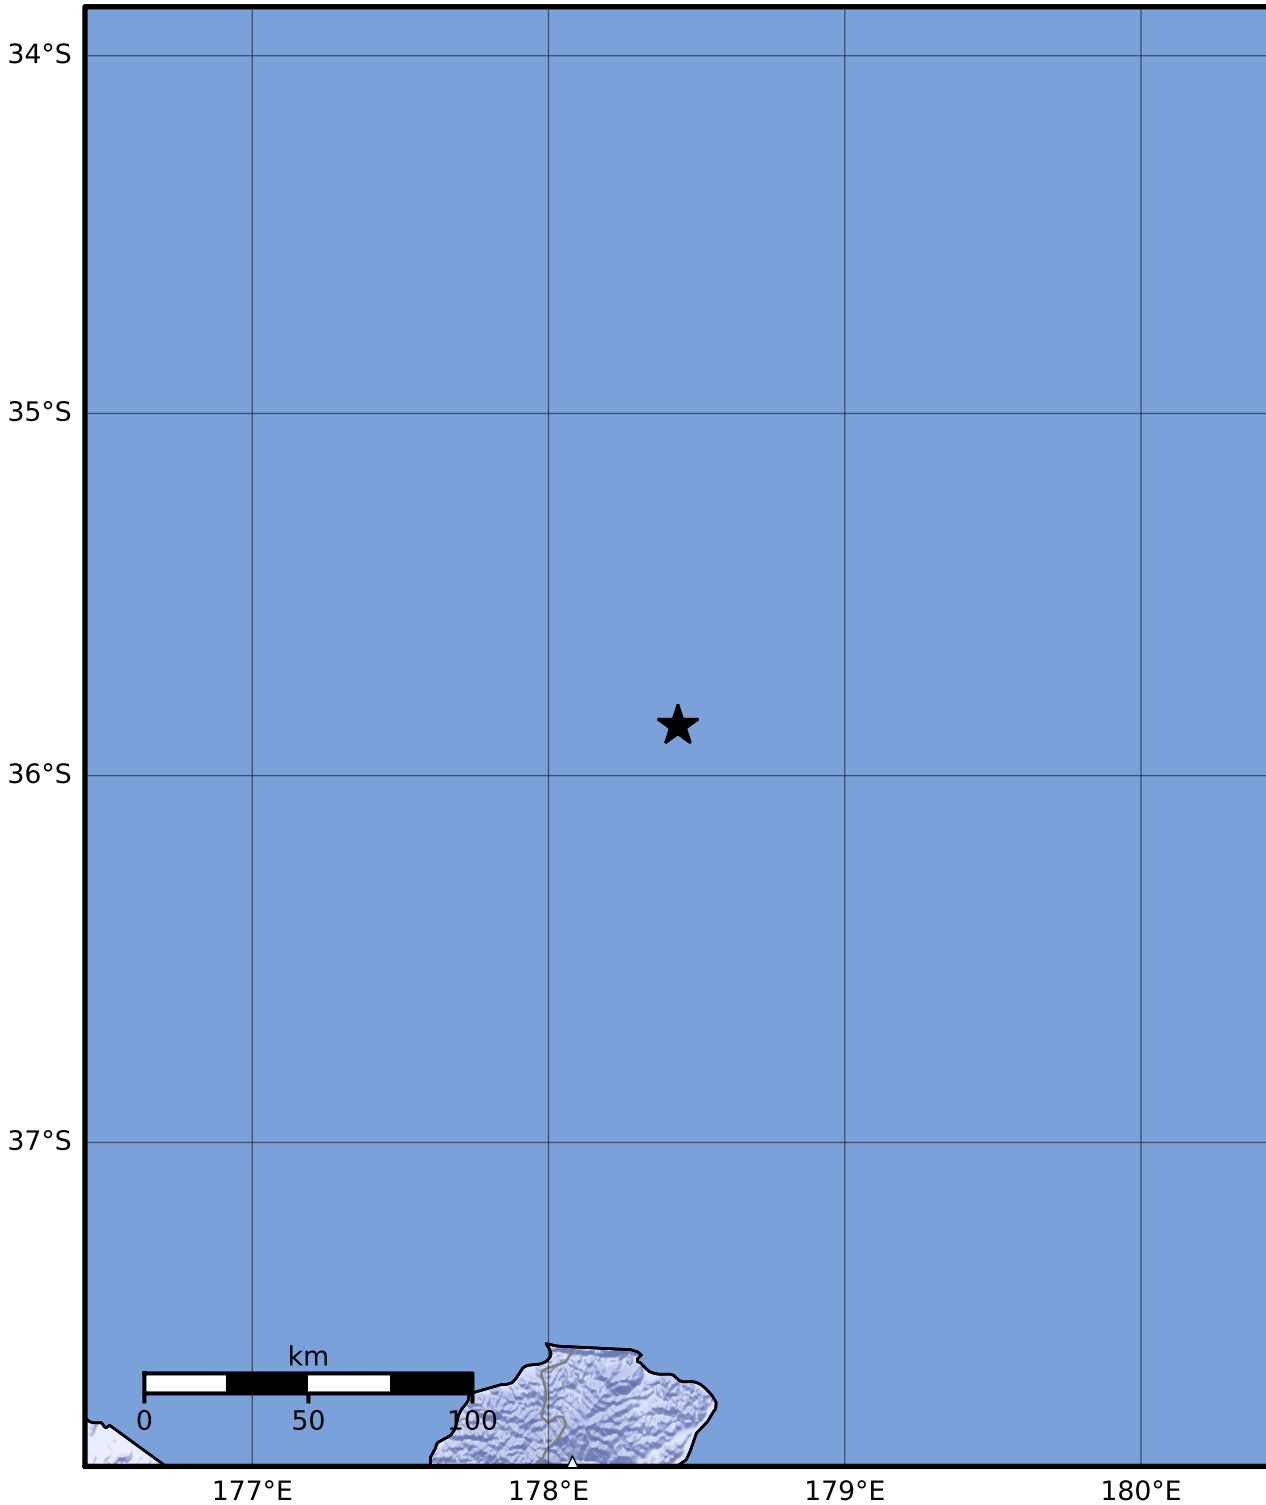

Macroseismic Intensity Map GNS Science

ShakeMap: Raukumara Plain

Nov 27, 2023 19:03:19 UTC M4.2 S35.86 E178.44 Depth: 187.2km ID:2023p894037

SHAKING	Not felt	Weak	Light	Moderate	Strong	Very strong	Severe	Violent	Extreme
DAMAGE	None	None	None	Very light	Light	Moderate	Moderate/heavy	Heavy	Very heavy
PGA(%g)	<0.0464	0.29	1.63	5.16	12.5	22.4	40.2	72.2	>129
PGV(cm/s)	<0.0215	0.125	1.04	4.31	14.5	26.4	48.3	88.4	>162
INTENSITY	I	II-III	IV	V	VI	VII	VIII	IX	X+

Scale based on Moratalla et al.(2021) and Worden et al.(2012) Version 7: Processed 2023-11-27T19:54:06Z

△ Seismic Instrument ○ Reported Intensity

★ Epicenter